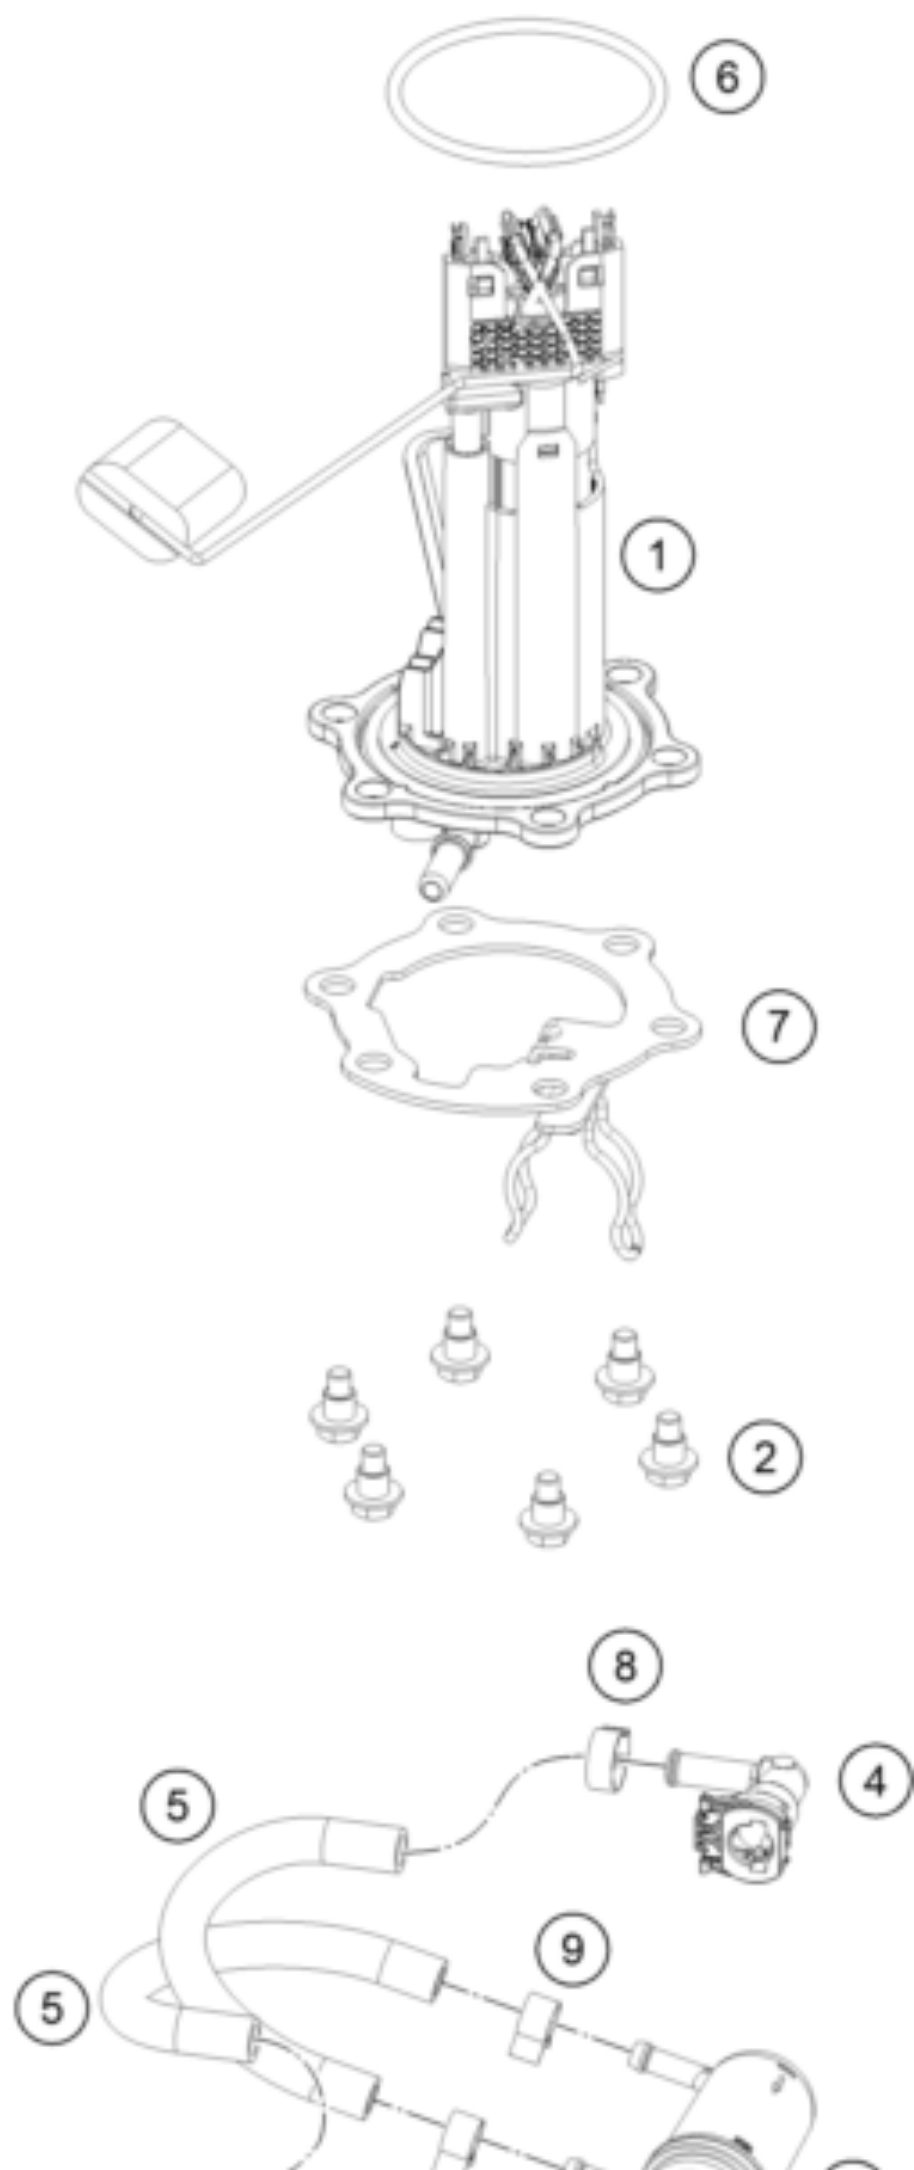

390 Adventure, orange 2020 <2020><TH><F5383T6>
FUEL PUMP
55896

Pos	Part Number	Description	Additional Text	Quantity
1	95807088000	Fuel pump		1.00
2	J031060186	screw butn head-m6x1x18xbrxst		6.00
3	90107018000	FUEL FILTER		1.00
4	28107028000	Angle piece		2.00
5	95807016050	Hose, gasoline resistant		2.00
6	93007089000	Fuel pump seal		1.00
7	95807013050	Fuel pump flange		1.00
8	00050148706	clamp quick connector end perm		2.00
9	90107018011	CLAMP 10MM		3.00
10	J600000626600	Fuel hose		1.00
11	90607017003	SPRING BAND CLAMP D13		1.00
12	95807088020	Fuel pump reinforcement plate		1.00