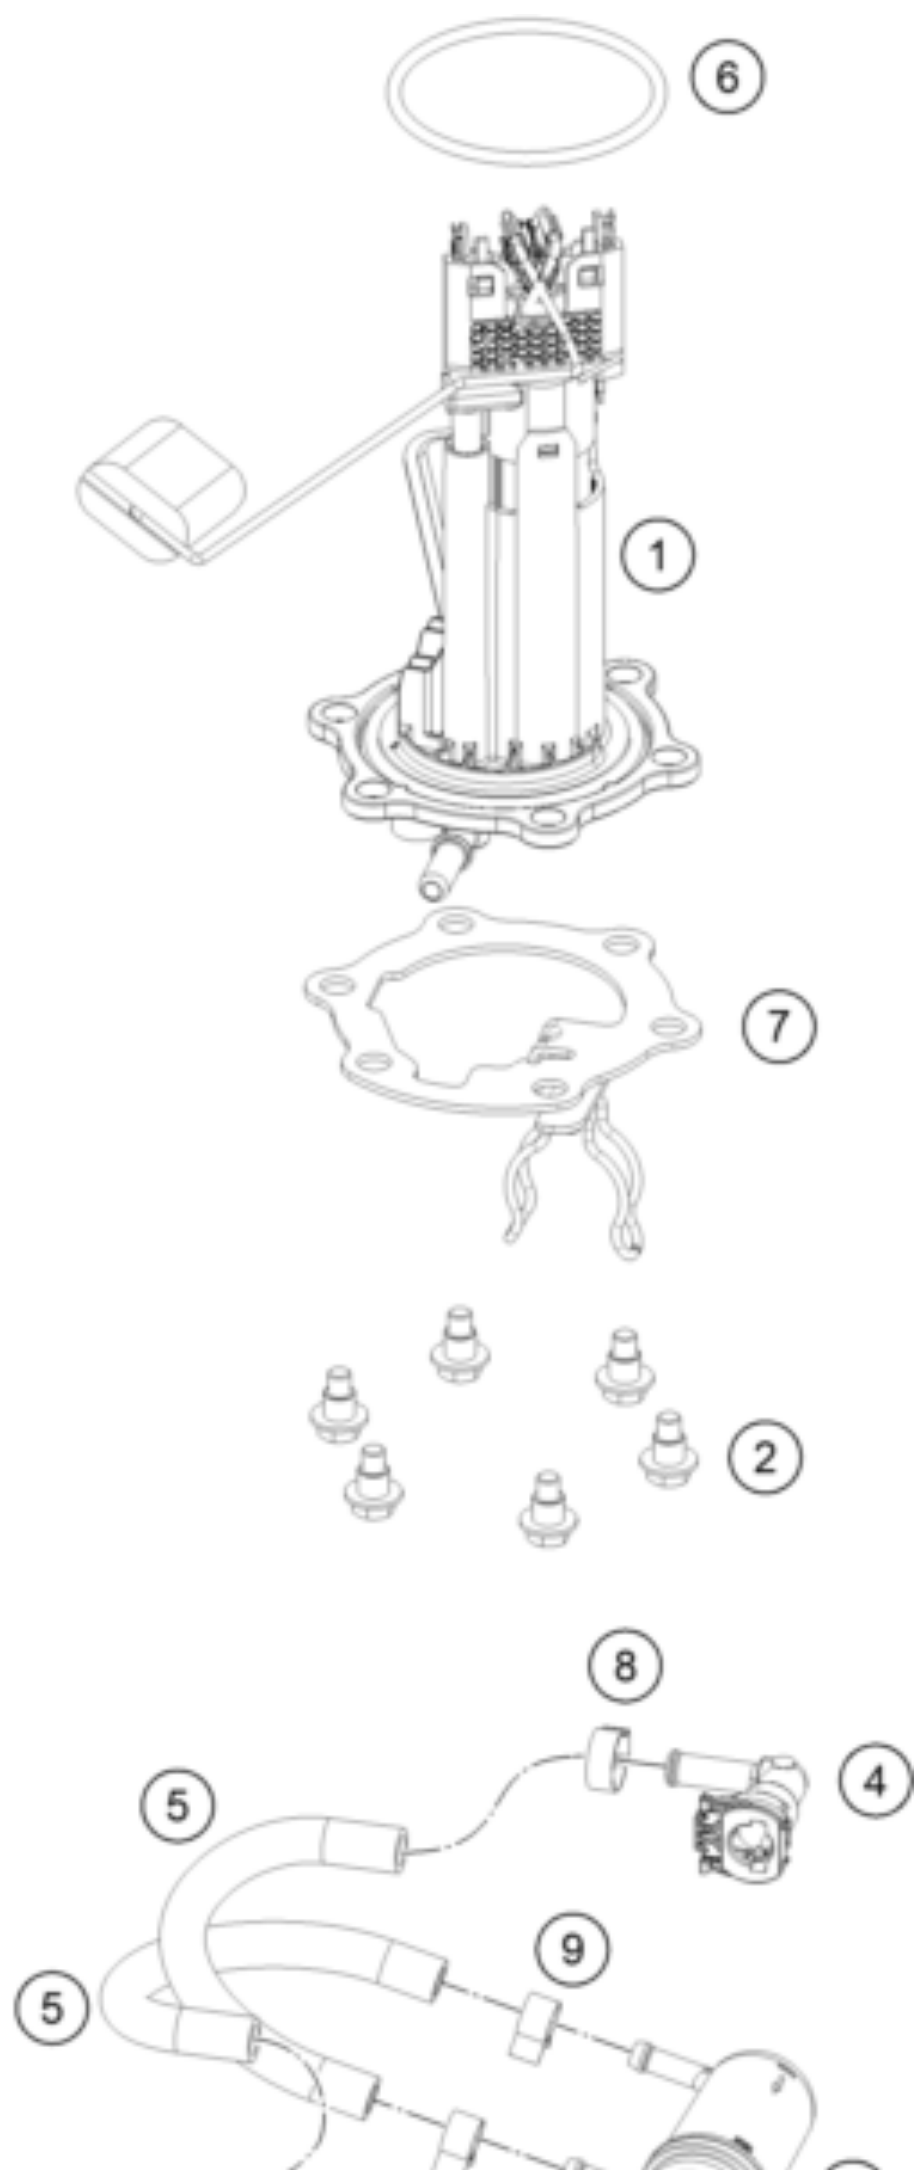

390 Adventure, white - CKD 2020 <2020><PH><F5382T5>
FUEL PUMP
55896

Pos	Part Number	Description	Additional Text	Quantity
1	95807088000	Fuel pump		1.00
2	J031060186	screw butn head-m6x1x18xbrxst		6.00
3	90107018000	FUEL FILTER		1.00
4	28107028000	Angle piece		2.00
5	95807016050	Hose, gasoline resistant		2.00
6	93007089000	Fuel pump seal		1.00
7	95807013050	Fuel pump flange		1.00
8	00050148706	clamp quick connector end perm		2.00
9	90107018011	CLAMP 10MM		3.00
10	J600000626600	Fuel hose		1.00
11	90607017003	SPRING BAND CLAMP D13		1.00
12	95807088020	Fuel pump reinforcement plate		1.00