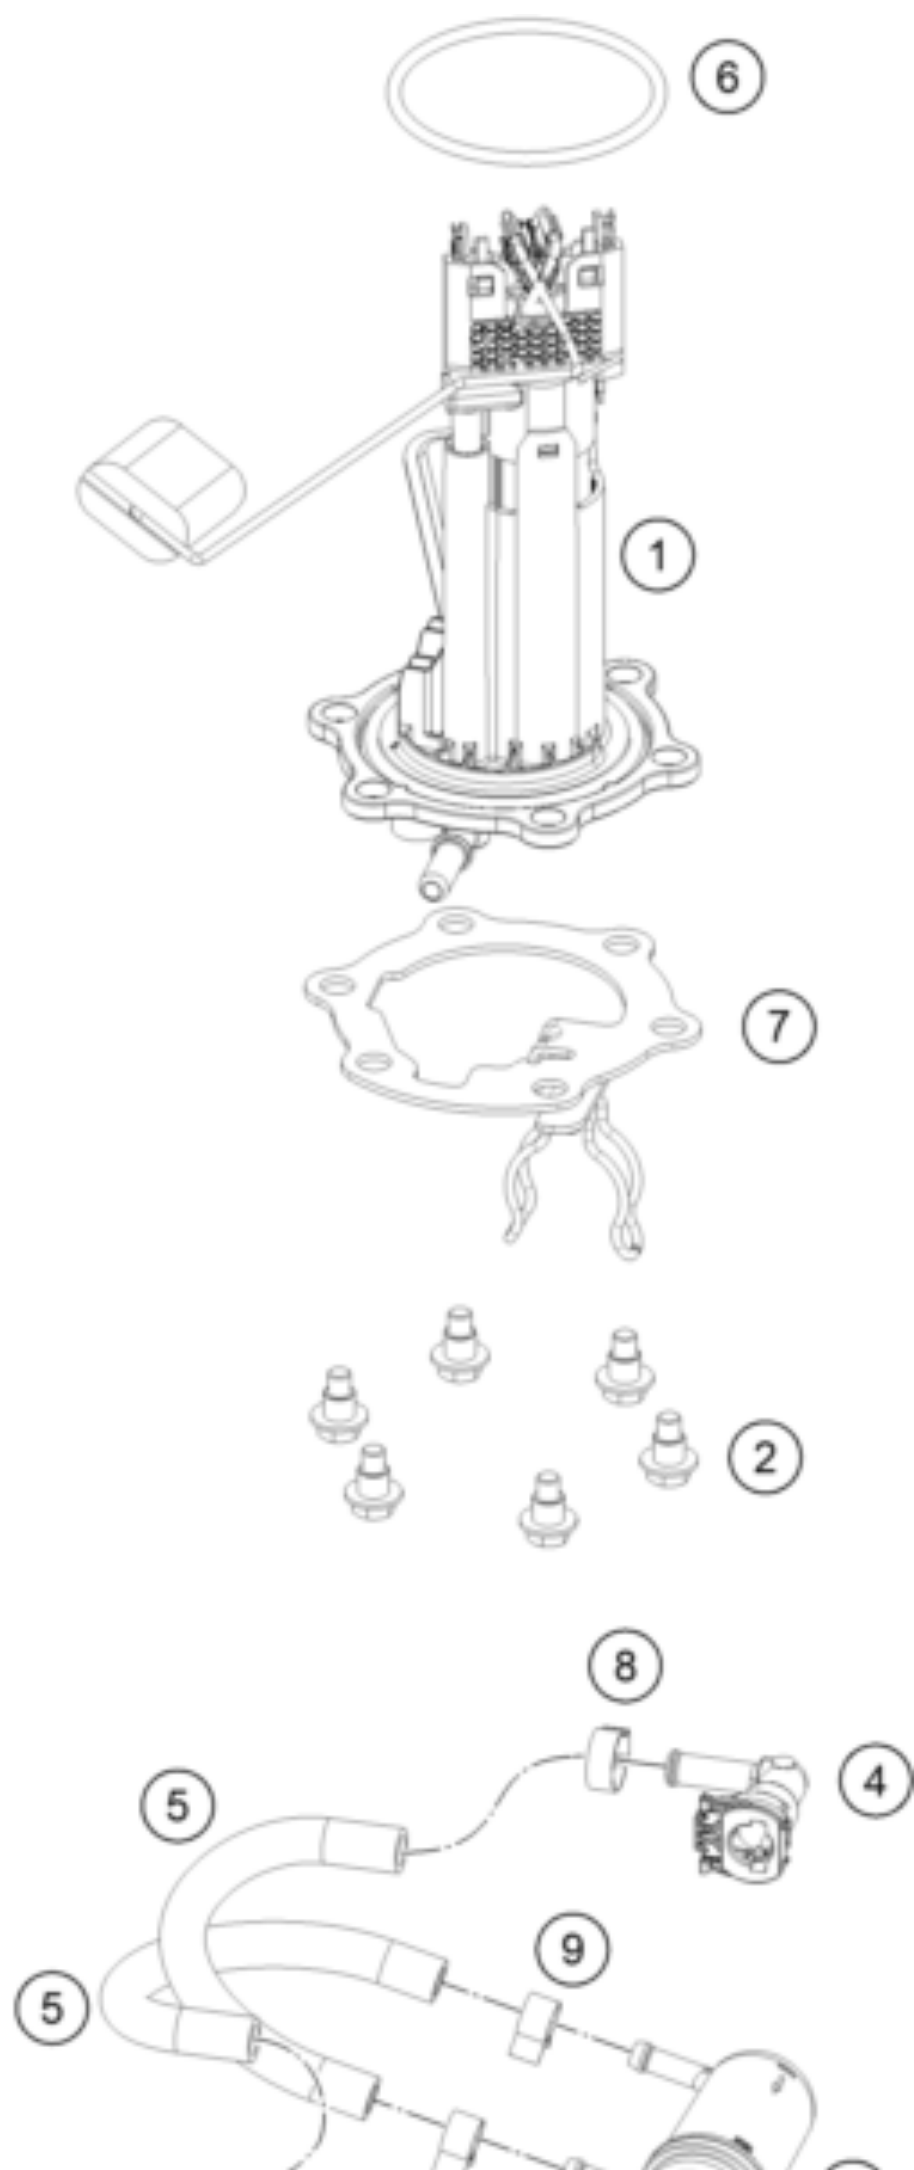

390 Adventure, orange - B.D. 2020 <2020><US><F5375T6>
FUEL PUMP
55896

Pos	Part Number	Description	Additional Text	Quantity
1	95807088000	Fuel pump		1.00
2	J031060186	screw butn head-m6x1x18xbrxst		6.00
3	90107018000	FUEL FILTER		1.00
4	28107028000	Angle piece		2.00
5	95807016050	Hose, gasoline resistant		2.00
6	93007089000	Fuel pump seal		1.00
7	95807013050	Fuel pump flange		1.00
8	00050148706	clamp quick connector end perm		2.00
9	90107018011	CLAMP 10MM		3.00
10	J600000626600	Fuel hose		1.00
11	90607017003	SPRING BAND CLAMP D13		1.00
12	95807088020	Fuel pump reinforcement plate		1.00