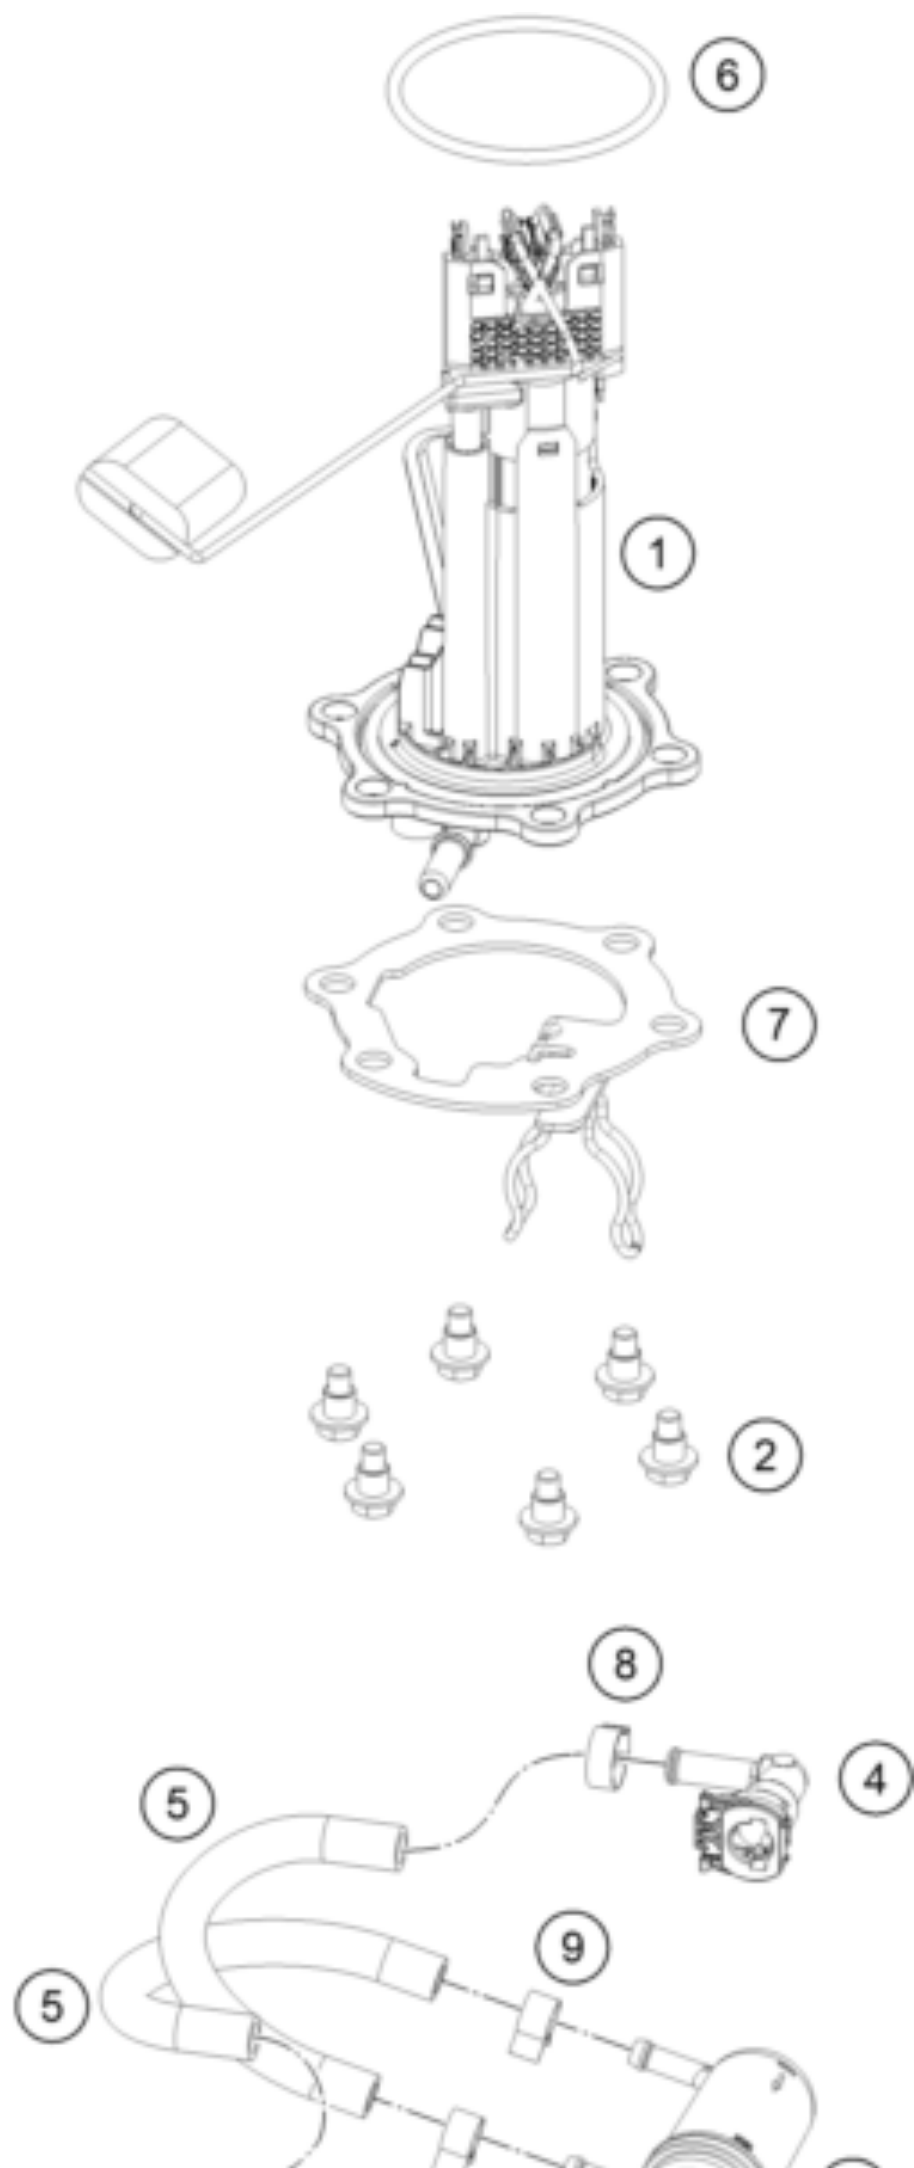

390 Adventure, orange - B.D. 2020 <2020><AU><F5360T6>  
FUEL PUMP  
55896

---

Pos	Part Number	Description	Additional Text	Quantity
1	95807088000	Fuel pump		1.00
2	J031060186	screw butn head-m6x1x18xbrxst		6.00
3	90107018000	FUEL FILTER		1.00
4	28107028000	Angle piece		2.00
5	95807016050	Hose, gasoline resistant		2.00
6	93007089000	Fuel pump seal		1.00
7	95807013050	Fuel pump flange		1.00
8	00050148706	clamp quick connector end perm		2.00
9	90107018011	CLAMP 10MM		3.00
10	J600000626600	Fuel hose		1.00
11	90607017003	SPRING BAND CLAMP D13		1.00
12	95807088020	Fuel pump reinforcement plate		1.00