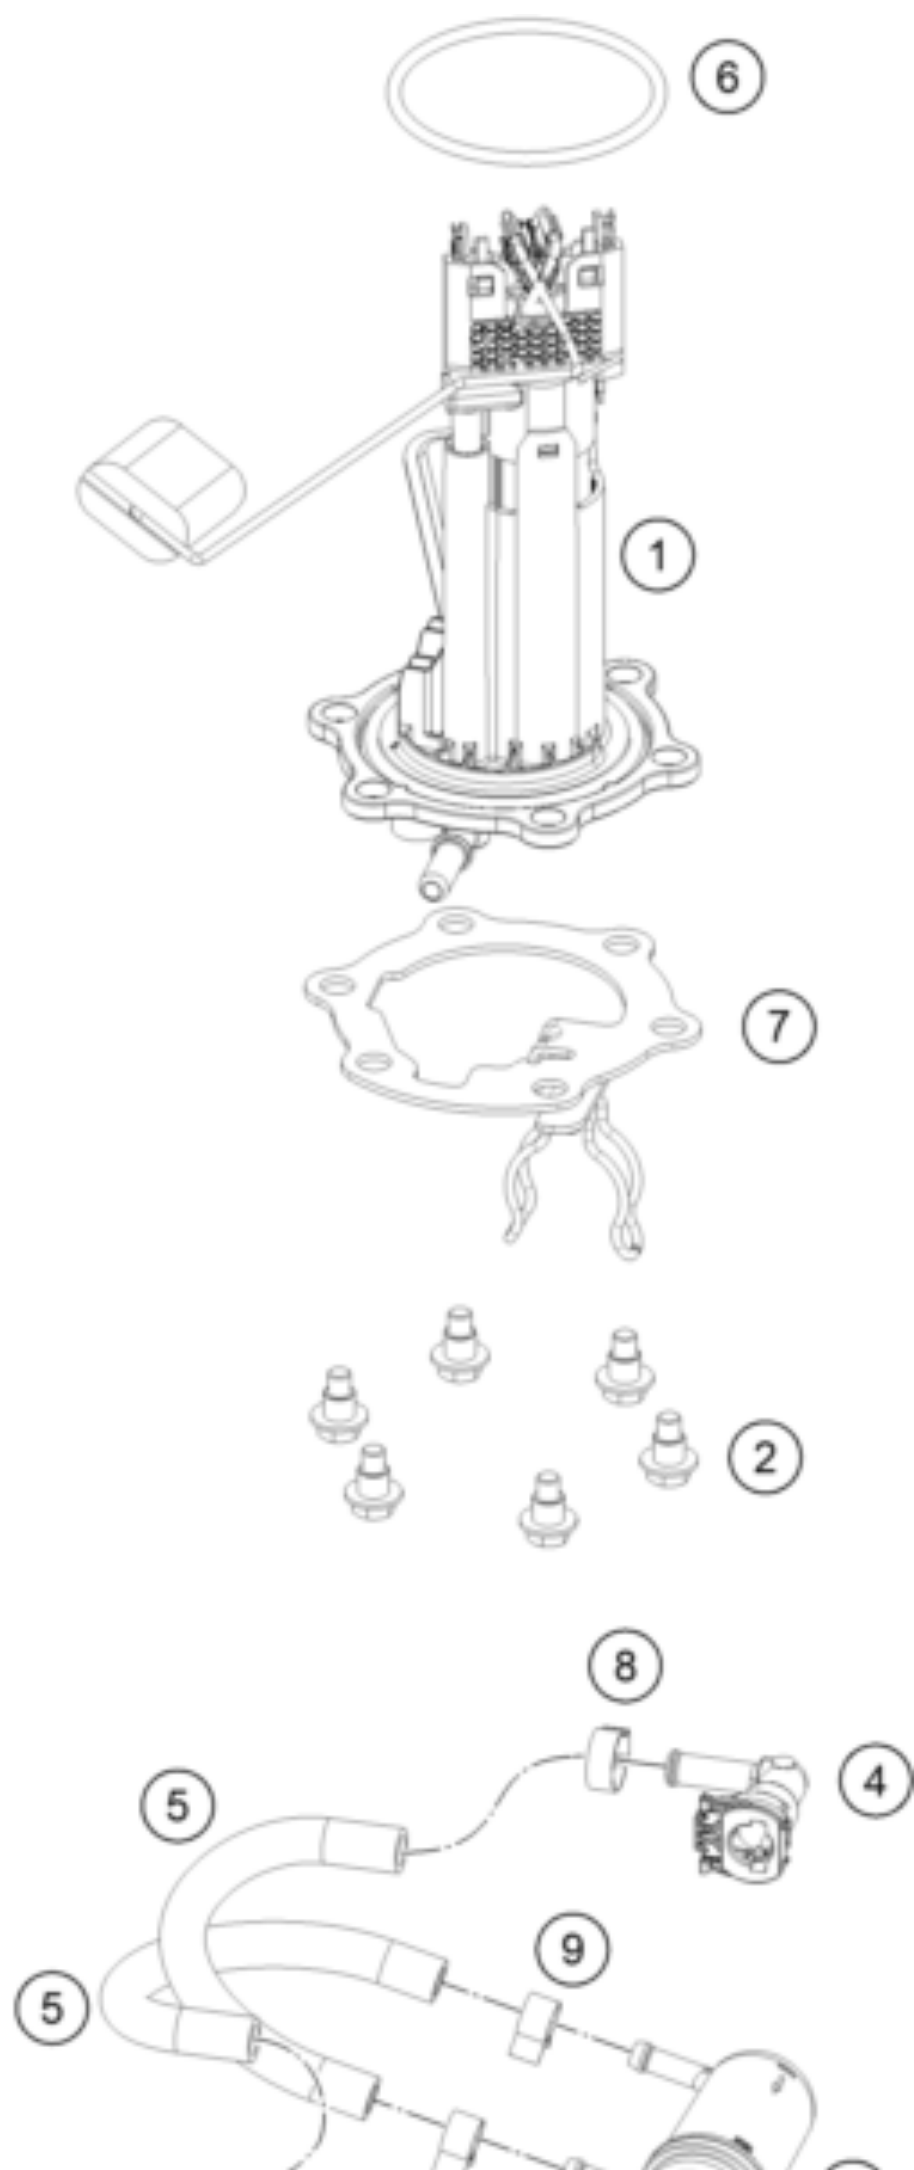

390 Adventure, orange - IKD 2020 <2020><AR><F5342T6>
FUEL PUMP
55896

Pos	Part Number	Description	Additional Text	Quantity
1	95807088000	Fuel pump		1.00
2	J031060186	screw butn head-m6x1x18xbrxst		6.00
3	90107018000	FUEL FILTER		1.00
4	28107028000	Angle piece		2.00
5	95807016050	Hose, gasoline resistant		2.00
6	93007089000	Fuel pump seal		1.00
7	95807013050	Fuel pump flange		1.00
8	00050148706	clamp quick connector end perm		2.00
9	90107018011	CLAMP 10MM		3.00
10	J600000626600	Fuel hose		1.00
11	90607017003	SPRING BAND CLAMP D13		1.00
12	95807088020	Fuel pump reinforcement plate		1.00