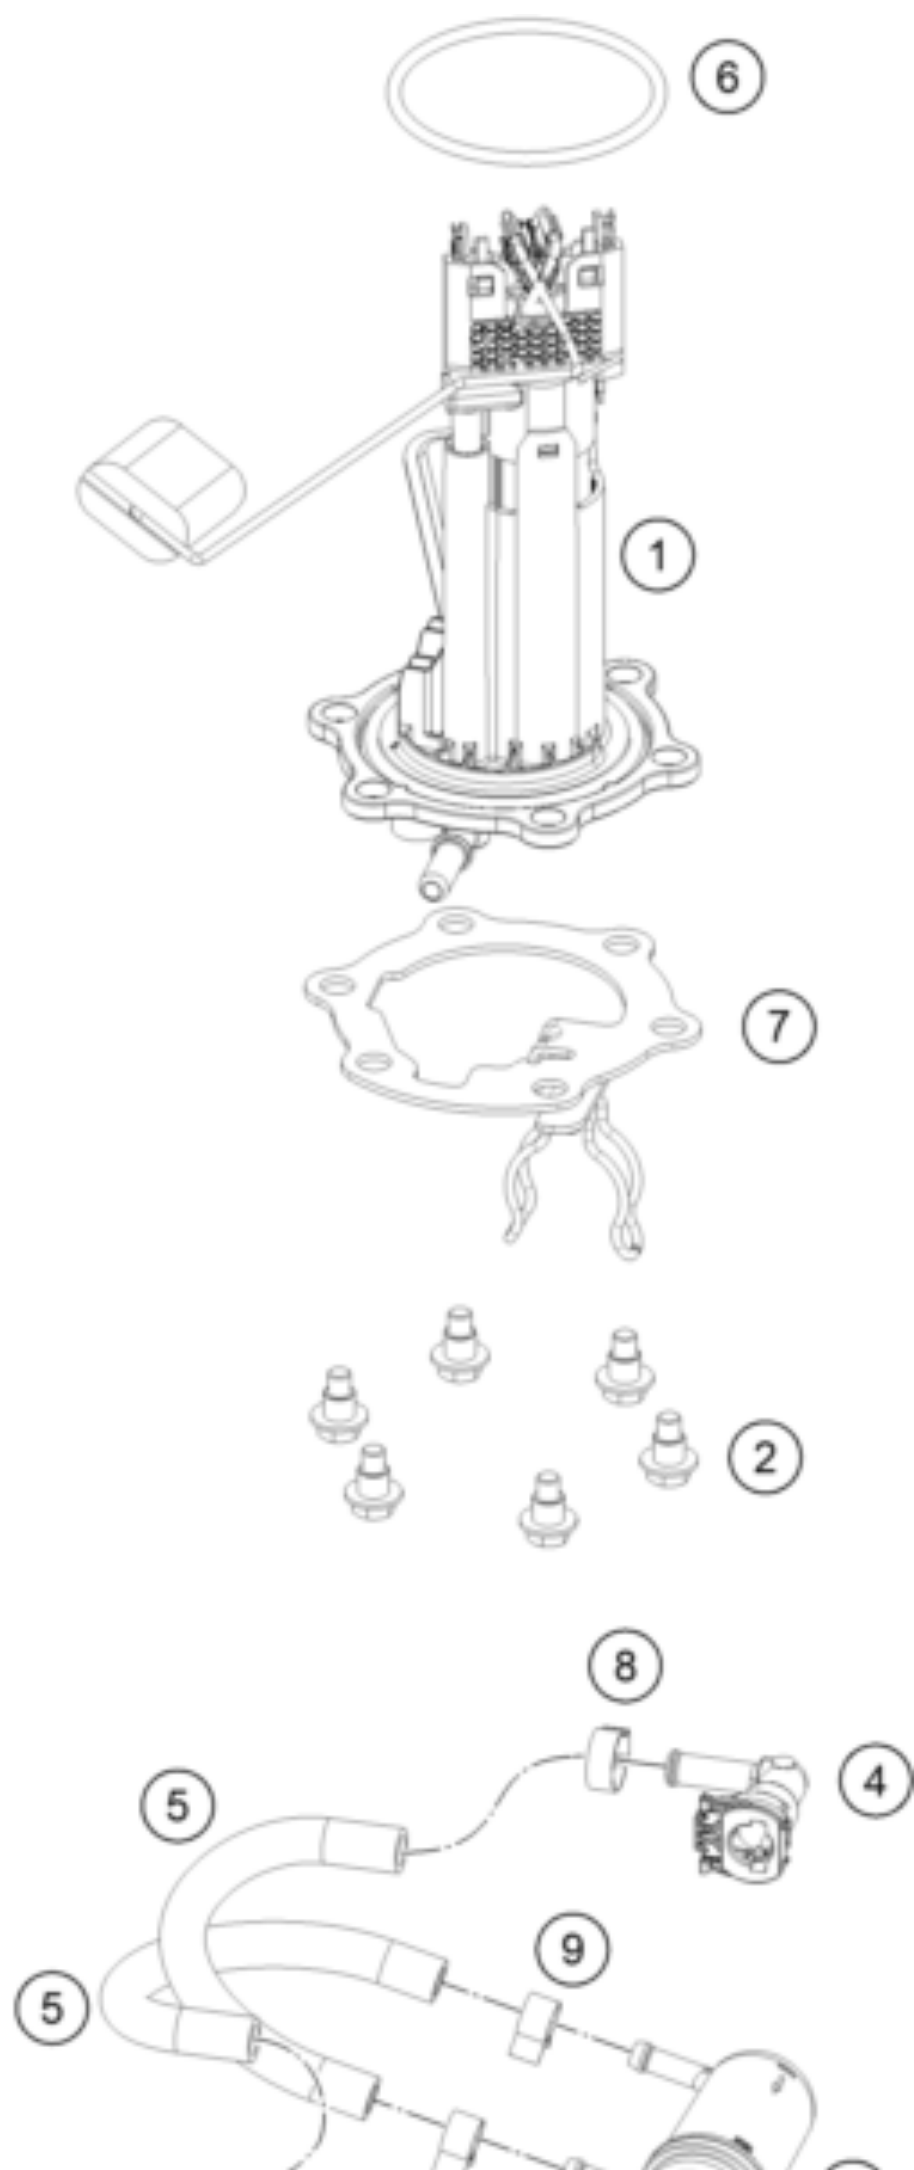

390 Adventure, white - IKD 2020 <2020><AR><F5342T5>
FUEL PUMP
55896

Pos	Part Number	Description	Additional Text	Quantity
1	95807088000	Fuel pump		1.00
2	J031060186	screw butn head-m6x1x18xbrxst		6.00
3	90107018000	FUEL FILTER		1.00
4	28107028000	Angle piece		2.00
5	95807016050	Hose, gasoline resistant		2.00
6	93007089000	Fuel pump seal		1.00
7	95807013050	Fuel pump flange		1.00
8	00050148706	clamp quick connector end perm		2.00
9	90107018011	CLAMP 10MM		3.00
10	J600000626600	Fuel hose		1.00
11	90607017003	SPRING BAND CLAMP D13		1.00
12	95807088020	Fuel pump reinforcement plate		1.00