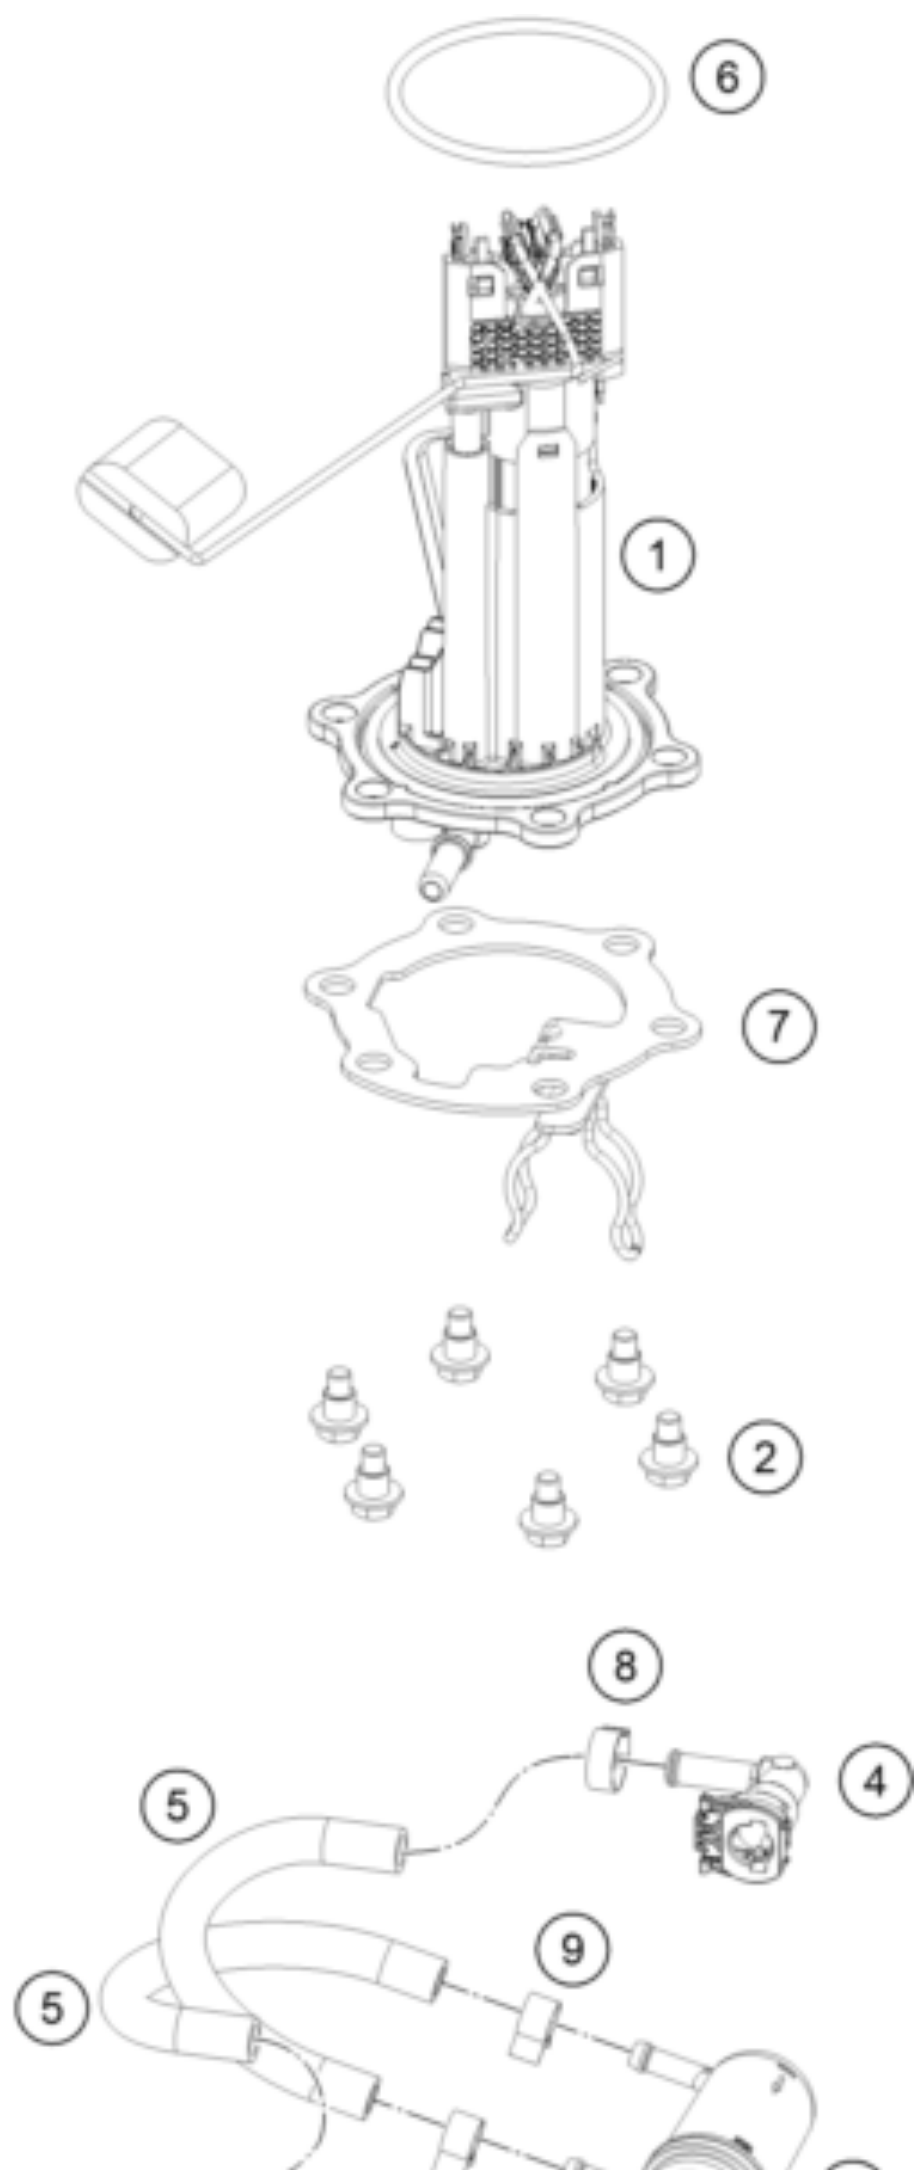

390 Adventure, white - CKD 2020 <2020><CO><F5341T5>
FUEL PUMP
55896

Pos	Part Number	Description	Additional Text	Quantity
1	95807088000	Fuel pump		1.00
2	J031060186	screw butn head-m6x1x18xbrxst		6.00
3	90107018000	FUEL FILTER		1.00
4	28107028000	Angle piece		2.00
5	95807016050	Hose, gasoline resistant		2.00
6	93007089000	Fuel pump seal		1.00
7	95807013050	Fuel pump flange		1.00
8	00050148706	clamp quick connector end perm		2.00
9	90107018011	CLAMP 10MM		3.00
10	J600000626600	Fuel hose		1.00
11	90607017003	SPRING BAND CLAMP D13		1.00
12	95807088020	Fuel pump reinforcement plate		1.00