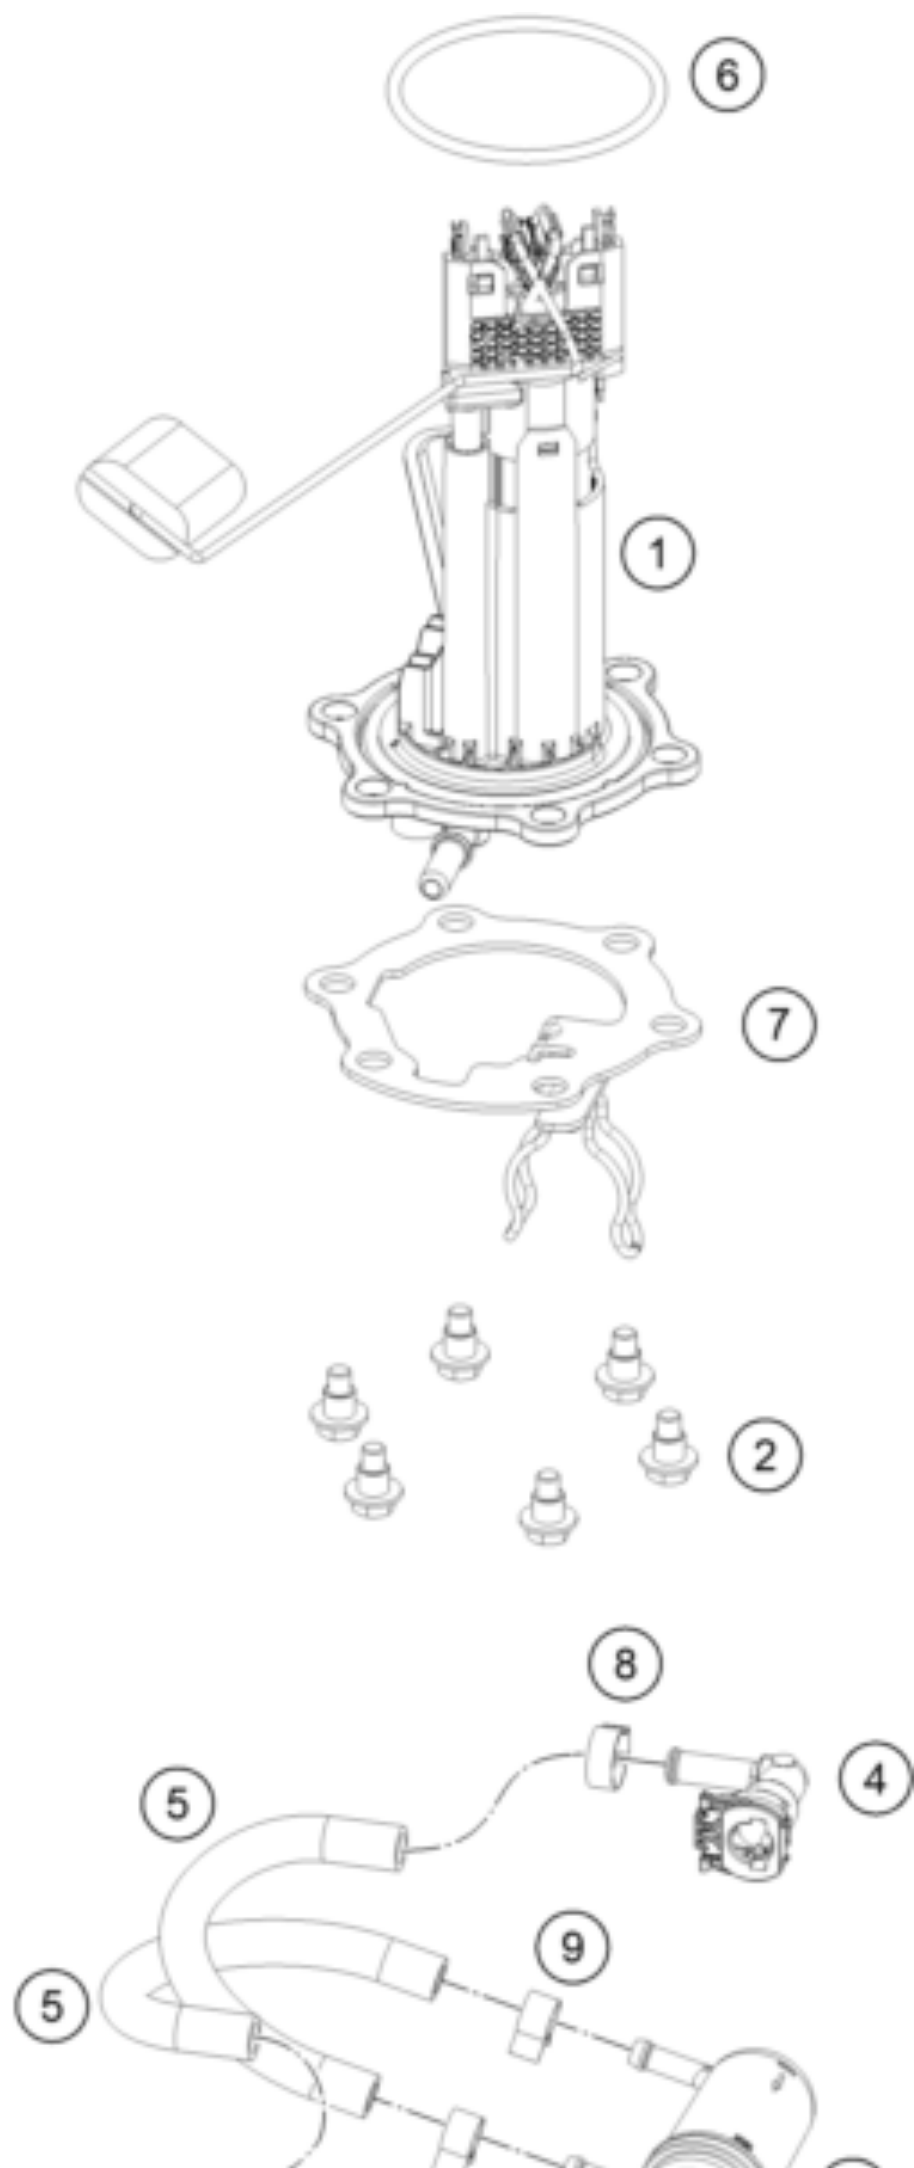

390 Adventure, white - B.D. 2020 <2020><EU><F5303T7>
FUEL PUMP
55896

Pos	Part Number	Description	Additional Text	Quantity
1	95807088000	Fuel pump		1.00
2	J031060186	screw butn head-m6x1x18xbrxst		6.00
3	90107018000	FUEL FILTER		1.00
4	28107028000	Angle piece		2.00
5	95807016050	Hose, gasoline resistant		2.00
6	93007089000	Fuel pump seal		1.00
7	95807013050	Fuel pump flange		1.00
8	00050148706	clamp quick connector end perm		2.00
9	90107018011	CLAMP 10MM		3.00
10	J600000626600	Fuel hose		1.00
11	90607017003	SPRING BAND CLAMP D13		1.00
12	95807088020	Fuel pump reinforcement plate		1.00