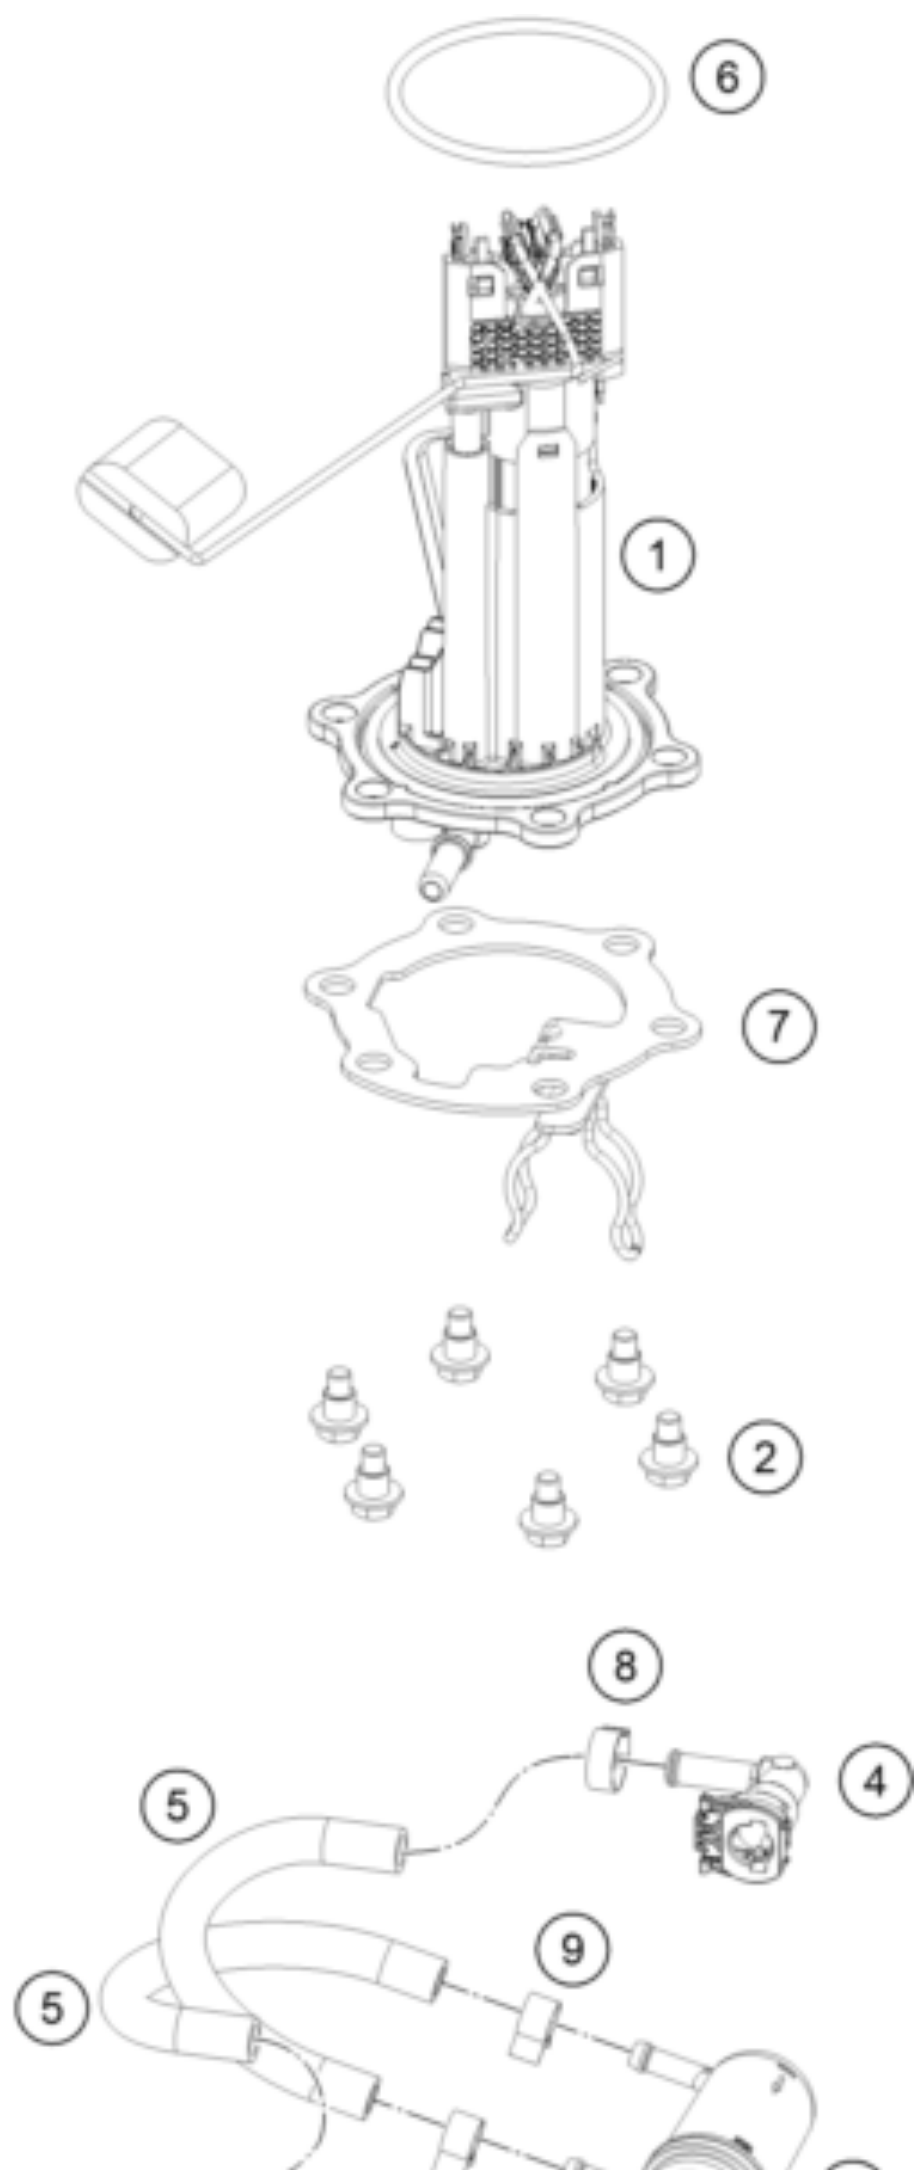

390 Adventure, white 2020 <2020><EU><F5303T5>
FUEL PUMP
55896

Pos	Part Number	Description	Additional Text	Quantity
1	95807088000	Fuel pump		1.00
2	J031060186	screw butn head-m6x1x18xbrxst		6.00
3	90107018000	FUEL FILTER		1.00
4	28107028000	Angle piece		2.00
5	95807016050	Hose, gasoline resistant		2.00
6	93007089000	Fuel pump seal		1.00
7	95807013050	Fuel pump flange		1.00
8	00050148706	clamp quick connector end perm		2.00
9	90107018011	CLAMP 10MM		3.00
10	J600000626600	Fuel hose		1.00
11	90607017003	SPRING BAND CLAMP D13		1.00
12	95807088020	Fuel pump reinforcement plate		1.00