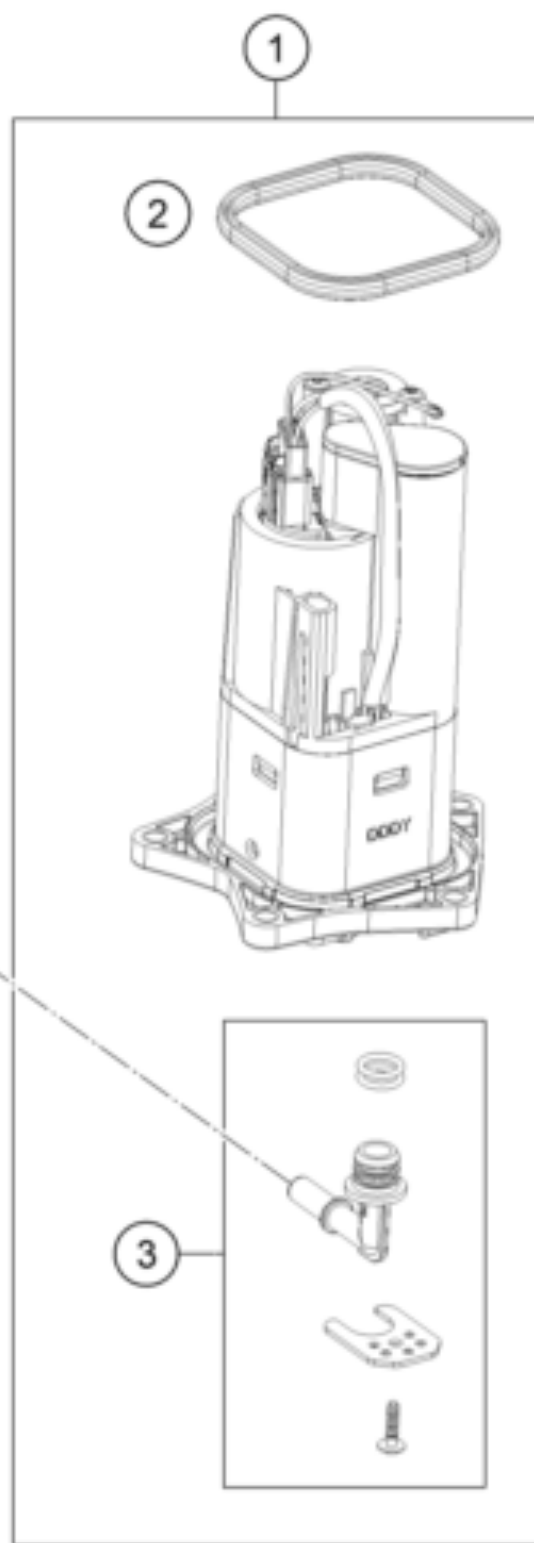

1290 SUPER ADVENTURE S, orange 2024 <2024><JP><F9986X4>
FUEL PUMP
55872

Pos	Part Number	Description	Additional Text	Quantity
1	64107088000	Fuel pump cpl.		1.00
2	64107189000	Sealing		1.00
3	64107092000	Hydraulic connection		1.00
4	61907087010	Cover fuel pump		1.00
5	0025060166	HH collar screw M6x16 TX30		5.00
6	61907016000	Fuel hose, pump cmpl.		1.00
99	64107090000	Filter kit		0.00