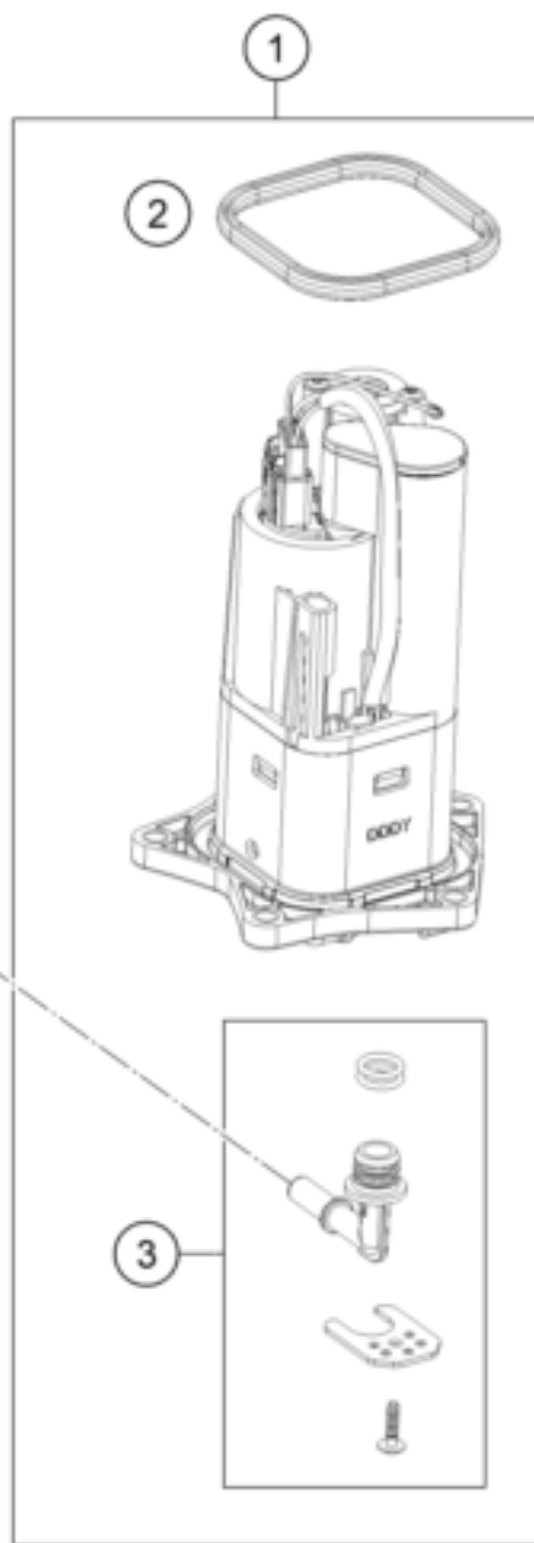

1290 SUPER ADVENTURE R IKD 2024 <2024><AR><F9942X6>
FUEL PUMP
55872

| Pos | Part Number | Description | Additional Text | Quantity |
|------------|--------------------|----------------------------|------------------------|-----------------|
| 1 | 64107088000 | Fuel pump cpl. | | 1.00 |
| 2 | 64107189000 | Sealing | | 1.00 |
| 3 | 64107092000 | Hydraulic connection | | 1.00 |
| 4 | 61907087010 | Cover fuel pump | | 1.00 |
| 5 | 0025060166 | HH collar screw M6x16 TX30 | | 5.00 |
| 6 | 61907016000 | Fuel hose, pump cmpl. | | 1.00 |
| 99 | 64107090000 | Filter kit | | 0.00 |