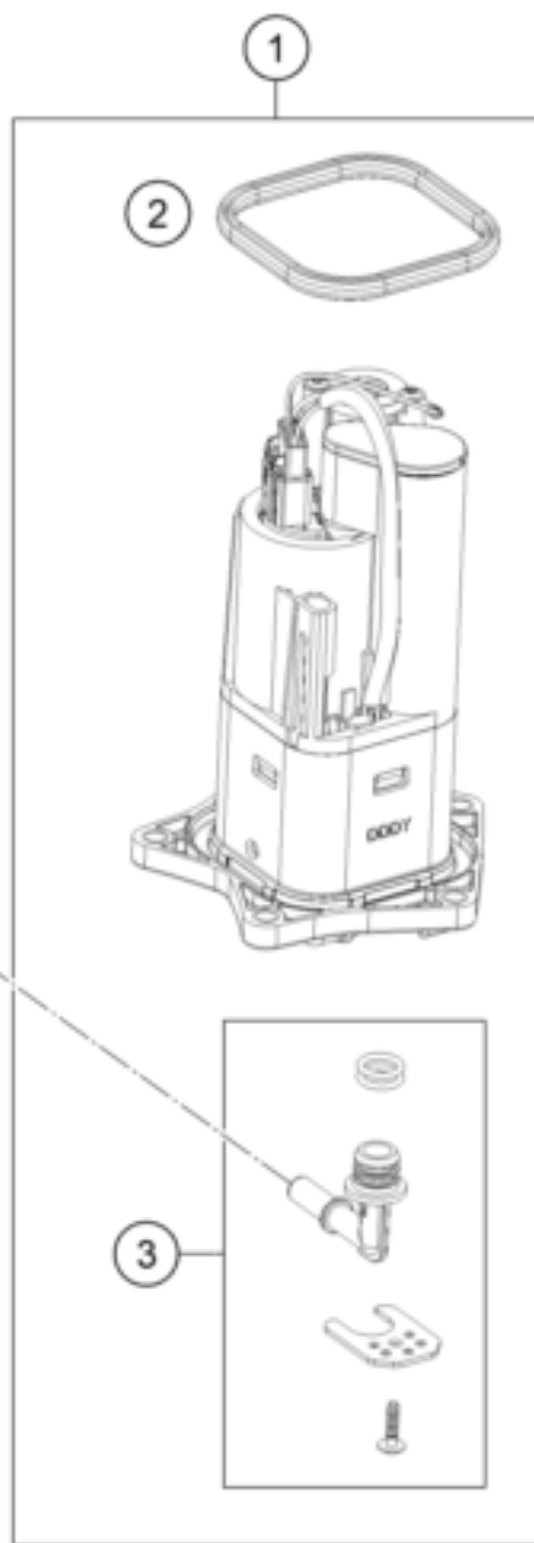

1290 SUPER ADVENTURE R OT 2024 <2024><US><F9975X7>
FUEL PUMP
55872

Pos	Part Number	Description	Additional Text	Quantity
1	64107088000	Fuel pump cpl.		1.00
2	64107189000	Sealing		1.00
3	64107092000	Hydraulic connection		1.00
4	61907087010	Cover fuel pump		1.00
5	0025060166	HH collar screw M6x16 TX30		5.00
6	61907016000	Fuel hose, pump cmpl.		1.00
99	64107090000	Filter kit		0.00