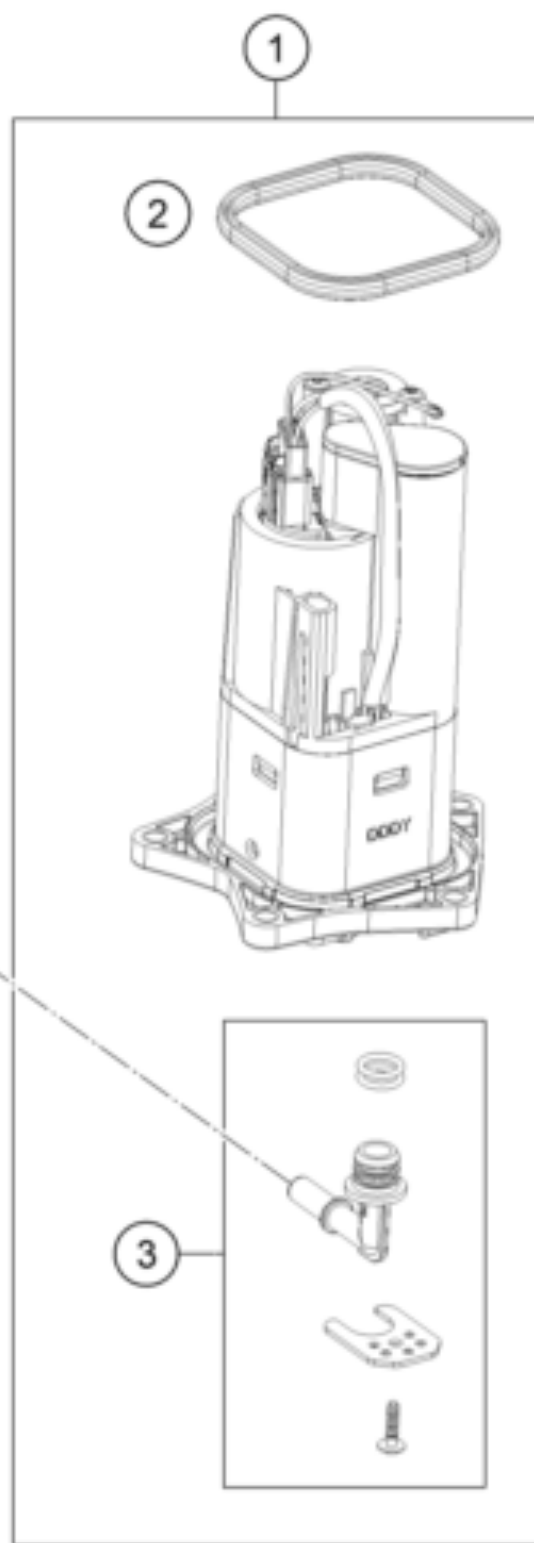

1290 SUPER ADVENTURE R OT 2024 <2024><EU><F9903X7>
FUEL PUMP
55872

Pos	Part Number	Description	Additional Text	Quantity
1	64107088000	Fuel pump cpl.		1.00
2	64107189000	Sealing		1.00
3	64107092000	Hydraulic connection		1.00
4	61907087010	Cover fuel pump		1.00
5	0025060166	HH collar screw M6x16 TX30		5.00
6	61907016000	Fuel hose, pump cmpl.		1.00
99	64107090000	Filter kit		0.00