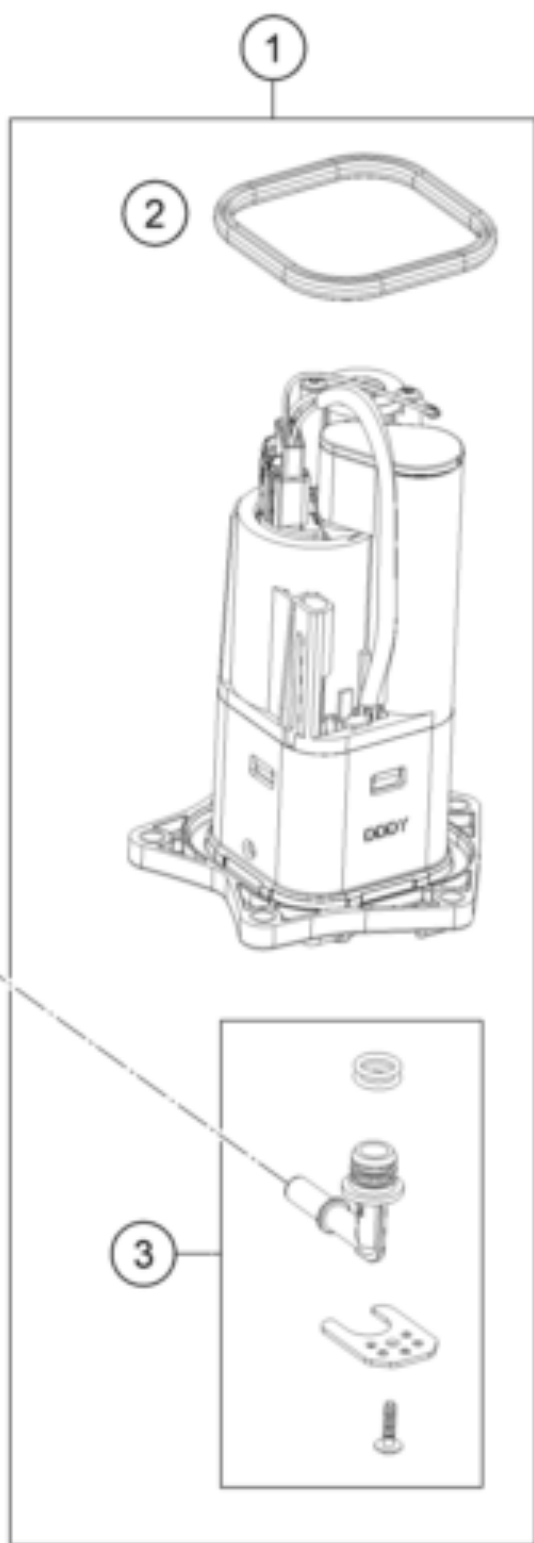

1290 SUPER ADVENTURE R OT 2024 <2024><EU><F9903X7>
FUEL PUMP
55872

Pos	Part Number	Description	Additional Text	Quantity
1	64107088000	Fuel pump cpl.		1.00
2	64107189000	Sealing		1.00
3	64107092000	Hydraulic connection		1.00
4	61907087010	Cover fuel pump		1.00
5	0025060166	HH collar screw M6x16 TX30		5.00
6	61907016000	Fuel hose, pump cmpl.		1.00
99	64107090000	Filter kit		0.00