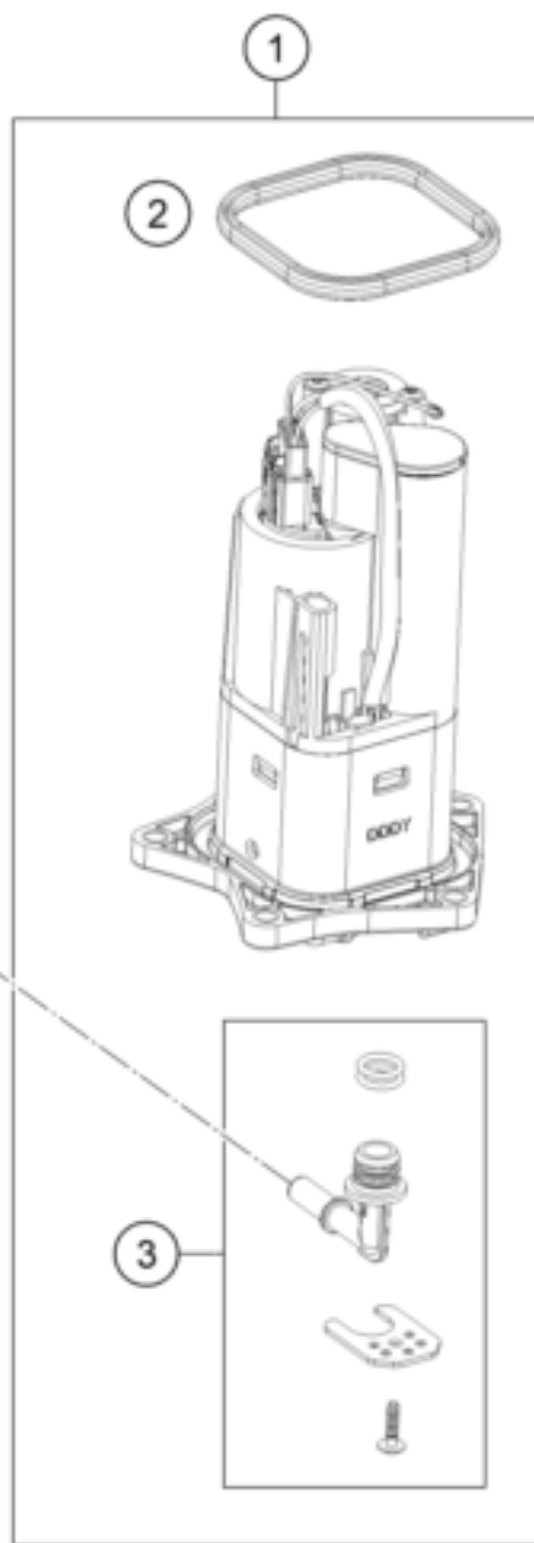

1290 SUPER ADVENTURE R 2024 <2024><EU><F9903X6>
FUEL PUMP
55872

| Pos | Part Number | Description | Additional Text | Quantity |
|------------|--------------------|----------------------------|------------------------|-----------------|
| 1 | 64107088000 | Fuel pump cpl. | | 1.00 |
| 2 | 64107189000 | Sealing | | 1.00 |
| 3 | 64107092000 | Hydraulic connection | | 1.00 |
| 4 | 61907087010 | Cover fuel pump | | 1.00 |
| 5 | 0025060166 | HH collar screw M6x16 TX30 | | 5.00 |
| 6 | 61907016000 | Fuel hose, pump cmpl. | | 1.00 |
| 99 | 64107090000 | Filter kit | | 0.00 |