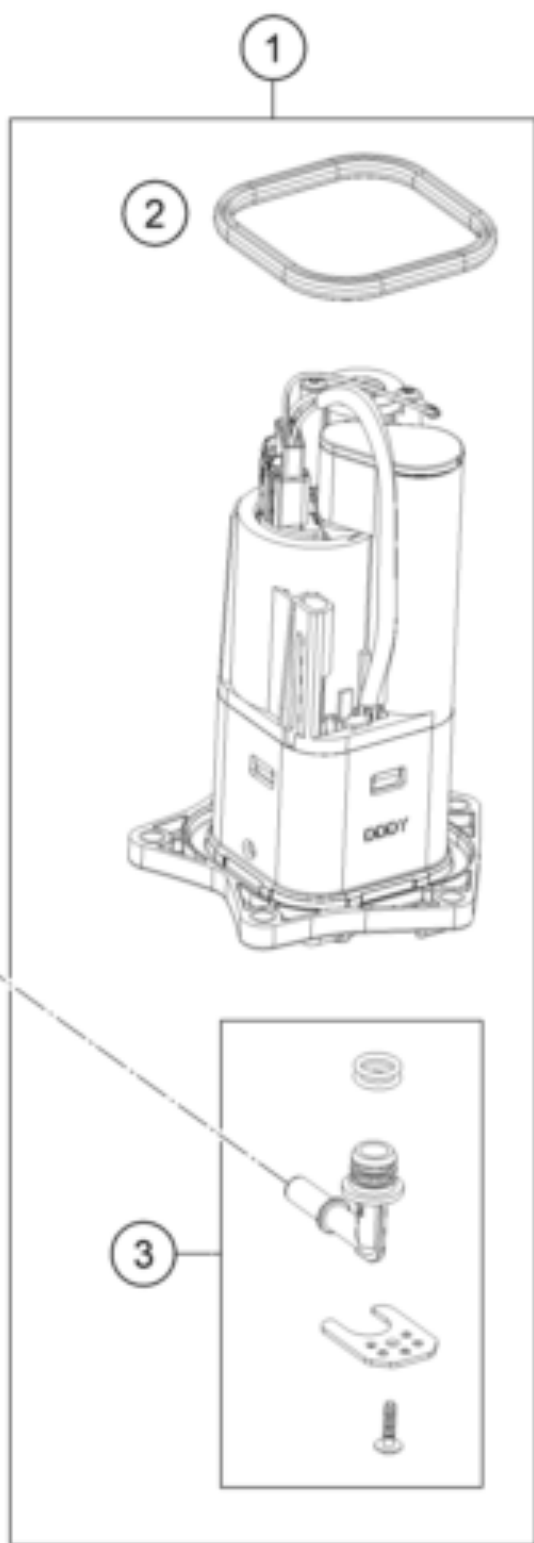

1290 SUPER ADVENTURE R 2024 <2024><EU><F9903X6>
FUEL PUMP
55872

Pos	Part Number	Description	Additional Text	Quantity
1	64107088000	Fuel pump cpl.		1.00
2	64107189000	Sealing		1.00
3	64107092000	Hydraulic connection		1.00
4	61907087010	Cover fuel pump		1.00
5	0025060166	HH collar screw M6x16 TX30		5.00
6	61907016000	Fuel hose, pump cmpl.		1.00
99	64107090000	Filter kit		0.00