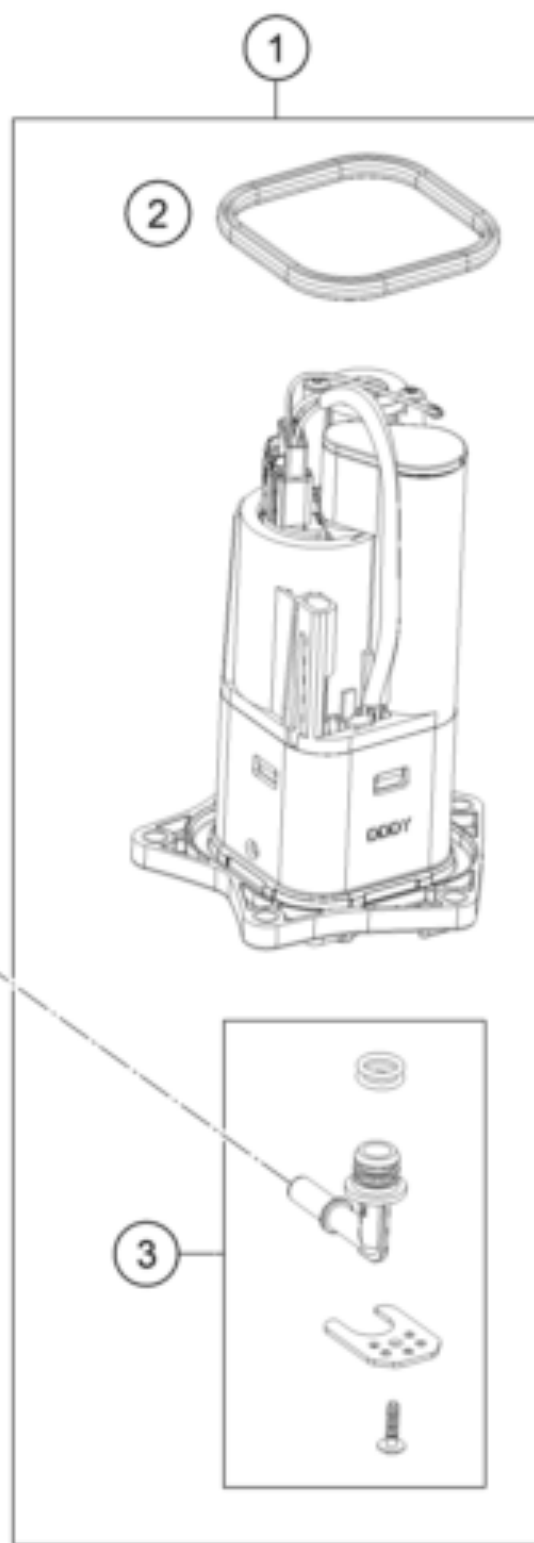

1290 SUPER ADVENTURE S, grey 2024 <2024><EU><F9903X5>
FUEL PUMP
55872

Pos	Part Number	Description	Additional Text	Quantity
1	64107088000	Fuel pump cpl.		1.00
2	64107189000	Sealing		1.00
3	64107092000	Hydraulic connection		1.00
4	61907087010	Cover fuel pump		1.00
5	0025060166	HH collar screw M6x16 TX30		5.00
6	61907016000	Fuel hose, pump cmpl.		1.00
99	64107090000	Filter kit		0.00