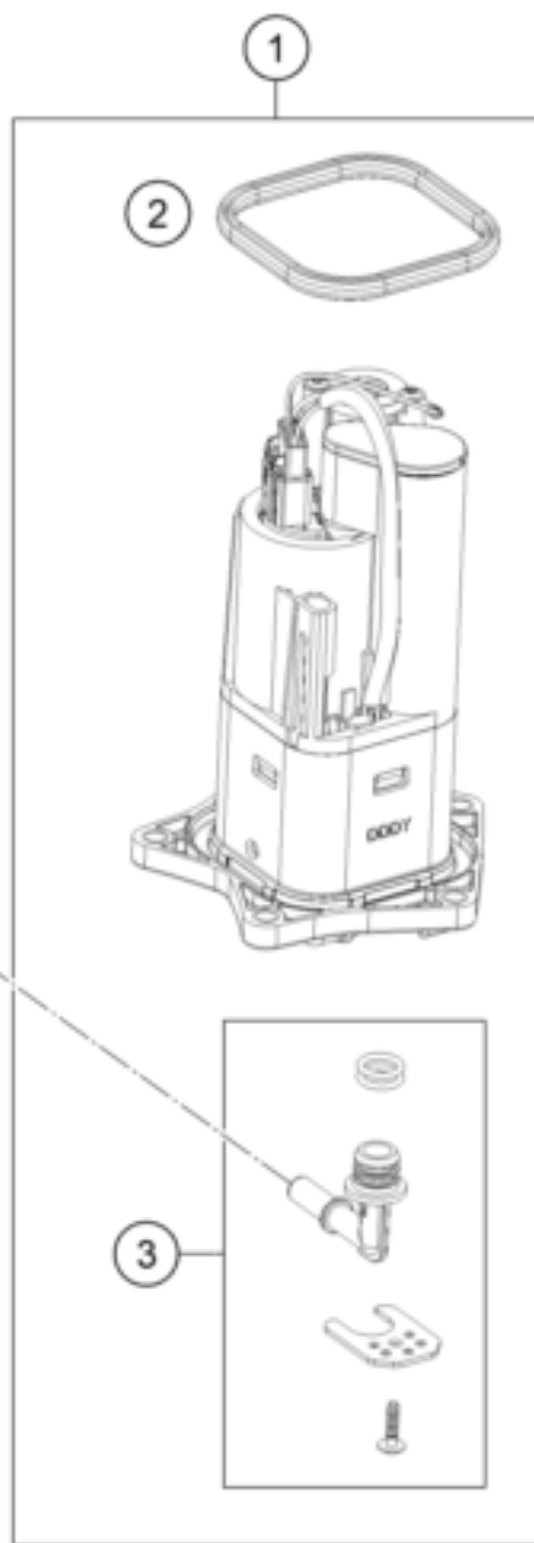

1290 SUPER ADVENTURE S, orange 2024 <2024><EU><F9903X4>
FUEL PUMP
55872

Pos	Part Number	Description	Additional Text	Quantity
1	64107088000	Fuel pump cpl.		1.00
2	64107189000	Sealing		1.00
3	64107092000	Hydraulic connection		1.00
4	61907087010	Cover fuel pump		1.00
5	0025060166	HH collar screw M6x16 TX30		5.00
6	61907016000	Fuel hose, pump cmpl.		1.00
99	64107090000	Filter kit		0.00