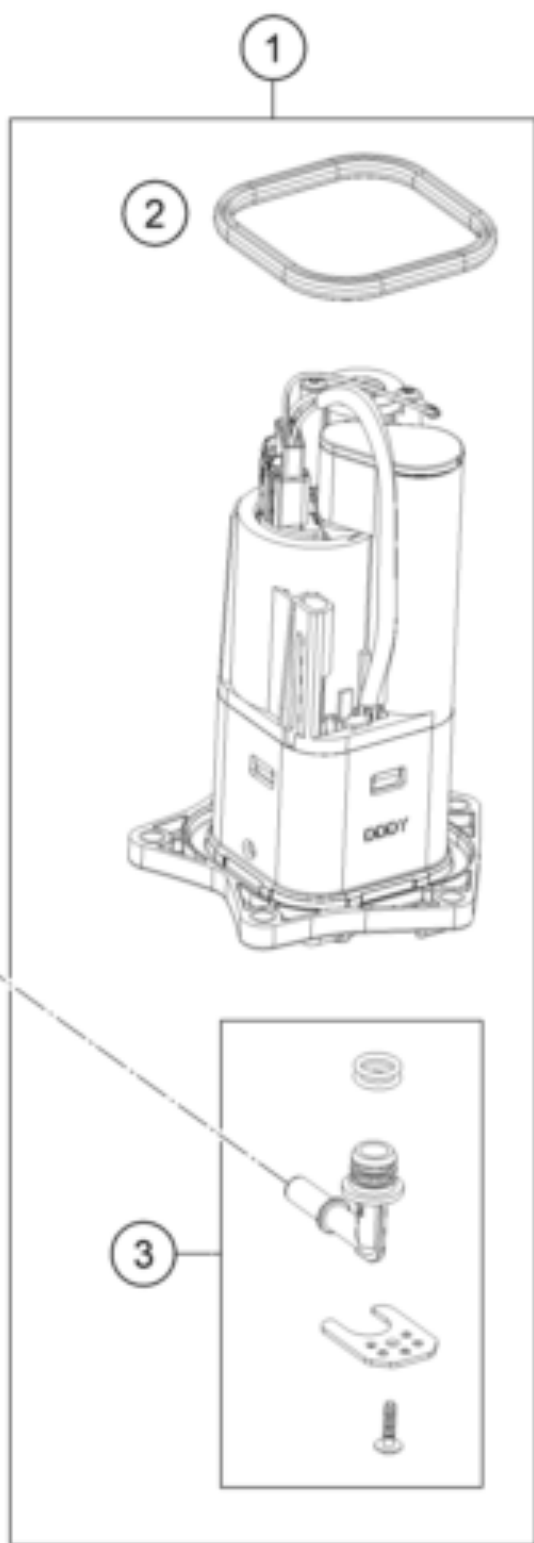

1290 SUPER ADVENTURE S, orange 2024 <2024><EU><F9903X4>  
FUEL PUMP  
55872

---

<b>Pos</b>	<b>Part Number</b>	<b>Description</b>	<b>Additional Text</b>	<b>Quantity</b>
1	64107088000	Fuel pump cpl.		1.00
2	64107189000	Sealing		1.00
3	64107092000	Hydraulic connection		1.00
4	61907087010	Cover fuel pump		1.00
5	0025060166	HH collar screw M6x16 TX30		5.00
6	61907016000	Fuel hose, pump cmpl.		1.00
99	64107090000	Filter kit		0.00