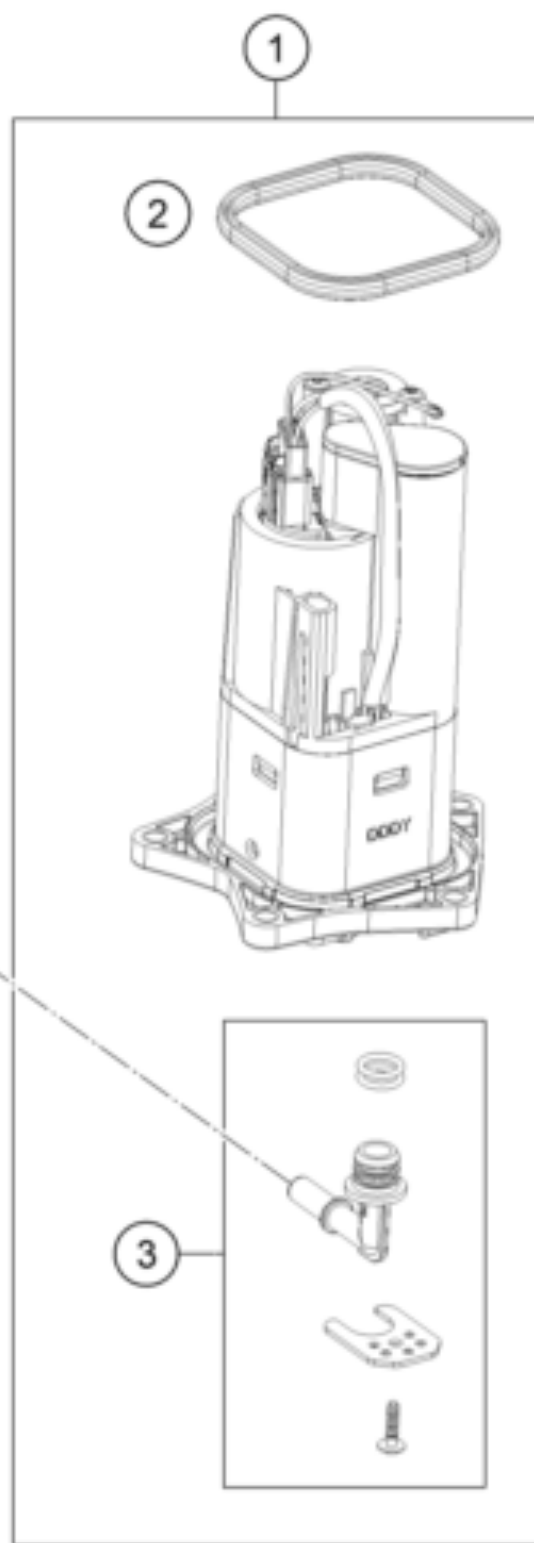

1290 SUPER ADVENTURE R IKD 2023 <2023><AR><F9942W6>
FUEL PUMP
55872

Pos	Part Number	Description	Additional Text	Quantity
1	64107088000	Fuel pump cpl.		1.00
2	64107189000	Sealing		1.00
3	64107092000	Hydraulic connection		1.00
4	61907087010	Cover fuel pump		1.00
5	0025060166	HH collar screw M6x16 TX30		5.00
6	61907016000	Fuel hose, pump cmpl.		1.00
99	64107090000	Filter kit		0.00