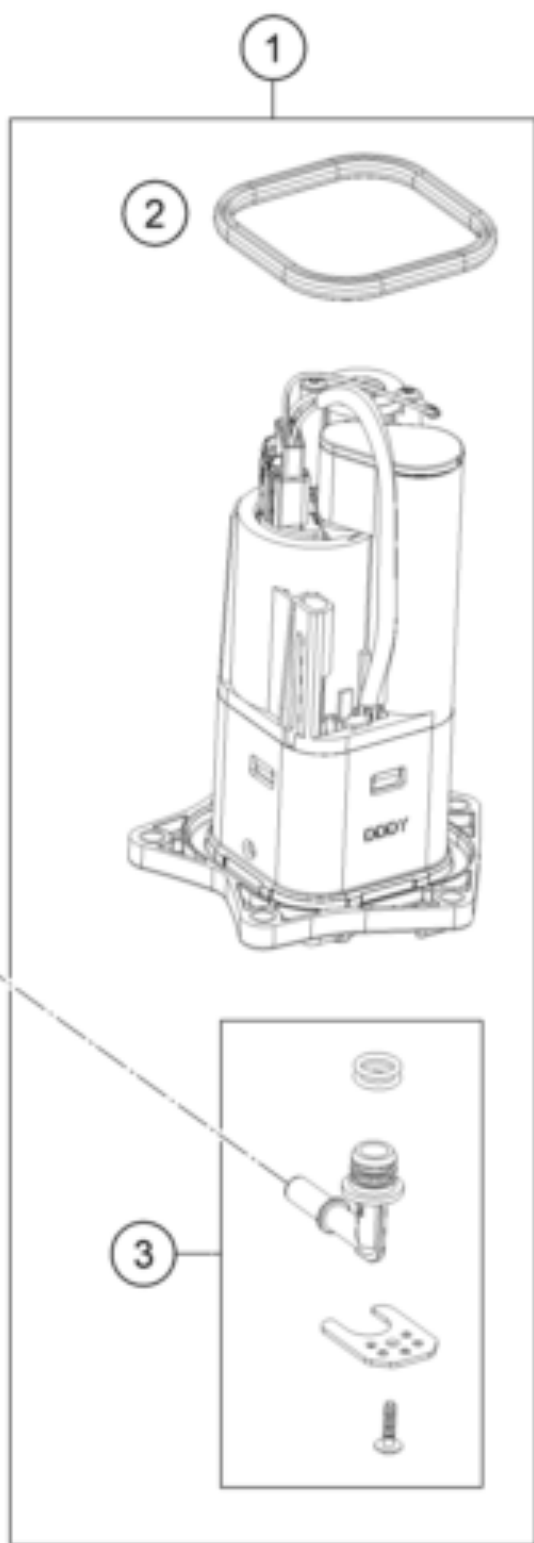

1290 SUPER ADVENTURE R IKD 2023 <2023><AR><F9942W6>
FUEL PUMP
55872

Pos	Part Number	Description	Additional Text	Quantity
1	64107088000	Fuel pump cpl.		1.00
2	64107189000	Sealing		1.00
3	64107092000	Hydraulic connection		1.00
4	61907087010	Cover fuel pump		1.00
5	0025060166	HH collar screw M6x16 TX30		5.00
6	61907016000	Fuel hose, pump cmpl.		1.00
99	64107090000	Filter kit		0.00