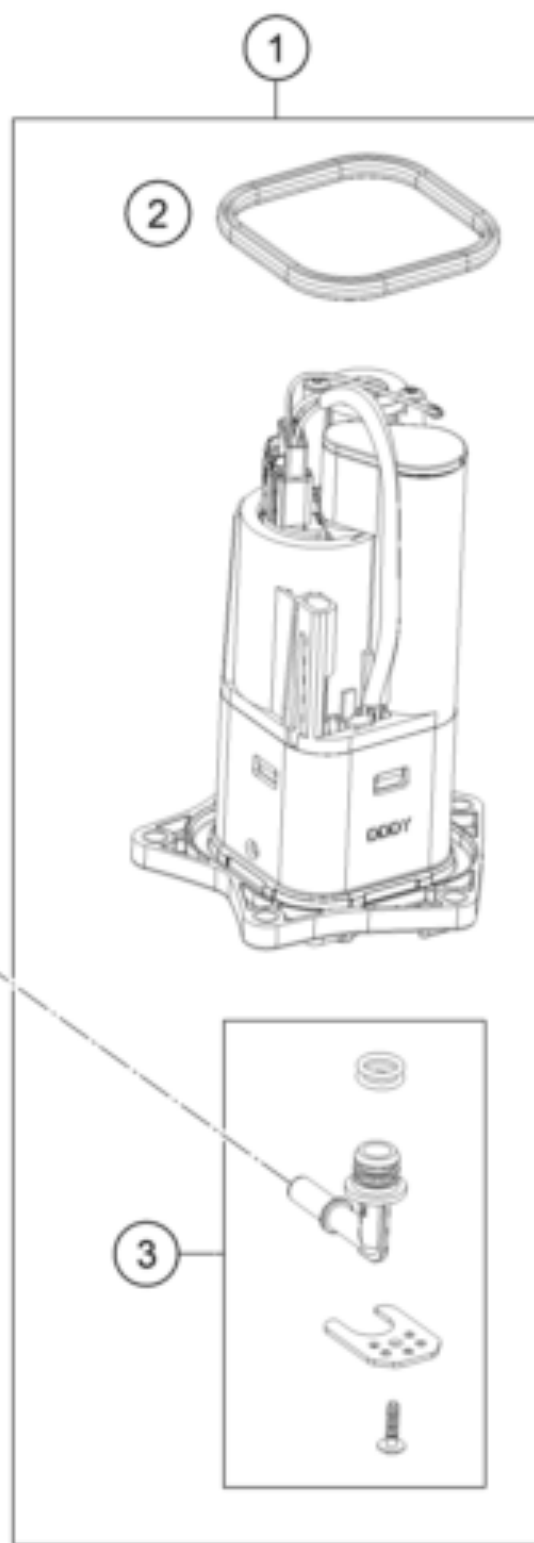

1290 SUPER ADVENTURE R OT 2023 <2023><JP><F9986W7>
FUEL PUMP
55872

Pos	Part Number	Description	Additional Text	Quantity
1	64107088000	Fuel pump cpl.		1.00
2	64107189000	Sealing		1.00
3	64107092000	Hydraulic connection		1.00
4	61907087010	Cover fuel pump		1.00
5	0025060166	HH collar screw M6x16 TX30		5.00
6	61907016000	Fuel hose, pump cmpl.		1.00
99	64107090000	Filter kit		0.00