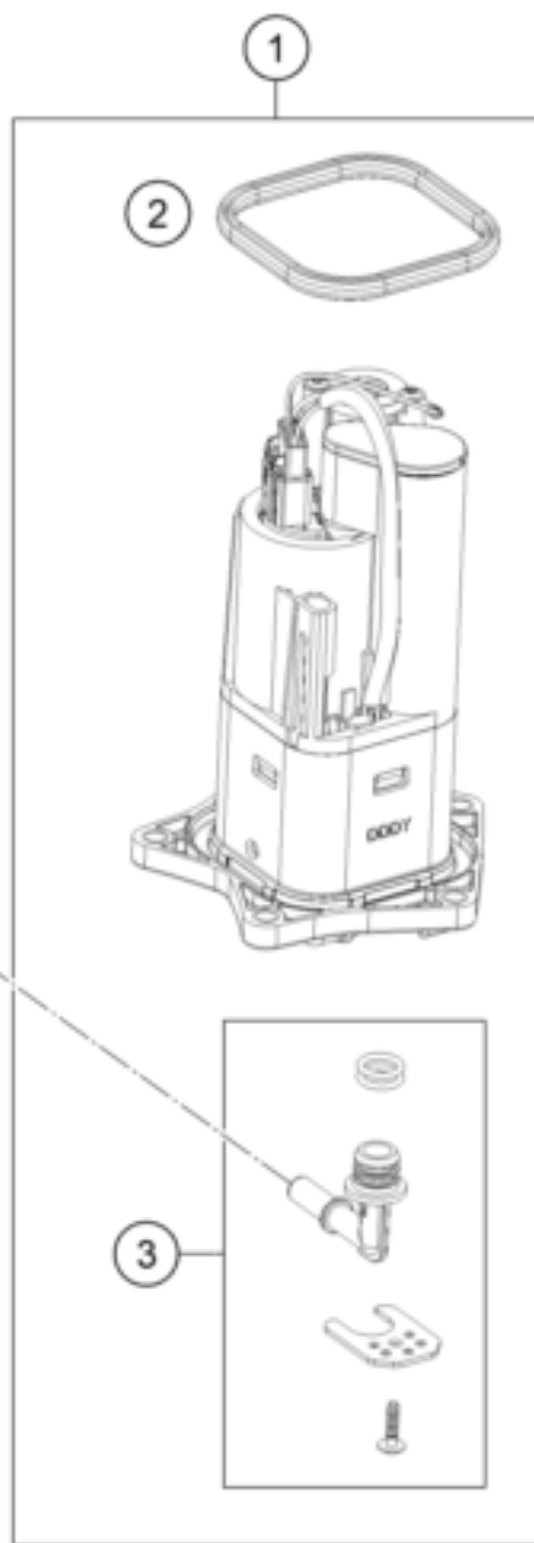

KTMR2R 1290 SUPER ADVENTURE R 2023 <2023><CN><F9987W6>  
FUEL PUMP  
55872

---

<b>Pos</b>	<b>Part Number</b>	<b>Description</b>	<b>Additional Text</b>	<b>Quantity</b>
1	64107088000	Fuel pump cpl.		1.00
2	64107189000	Sealing		1.00
3	64107092000	Hydraulic connection		1.00
4	61907087010	Cover fuel pump		1.00
5	0025060166	HH collar screw M6x16 TX30		5.00
6	61907016000	Fuel hose, pump cmpl.		1.00
99	64107090000	Filter kit		0.00