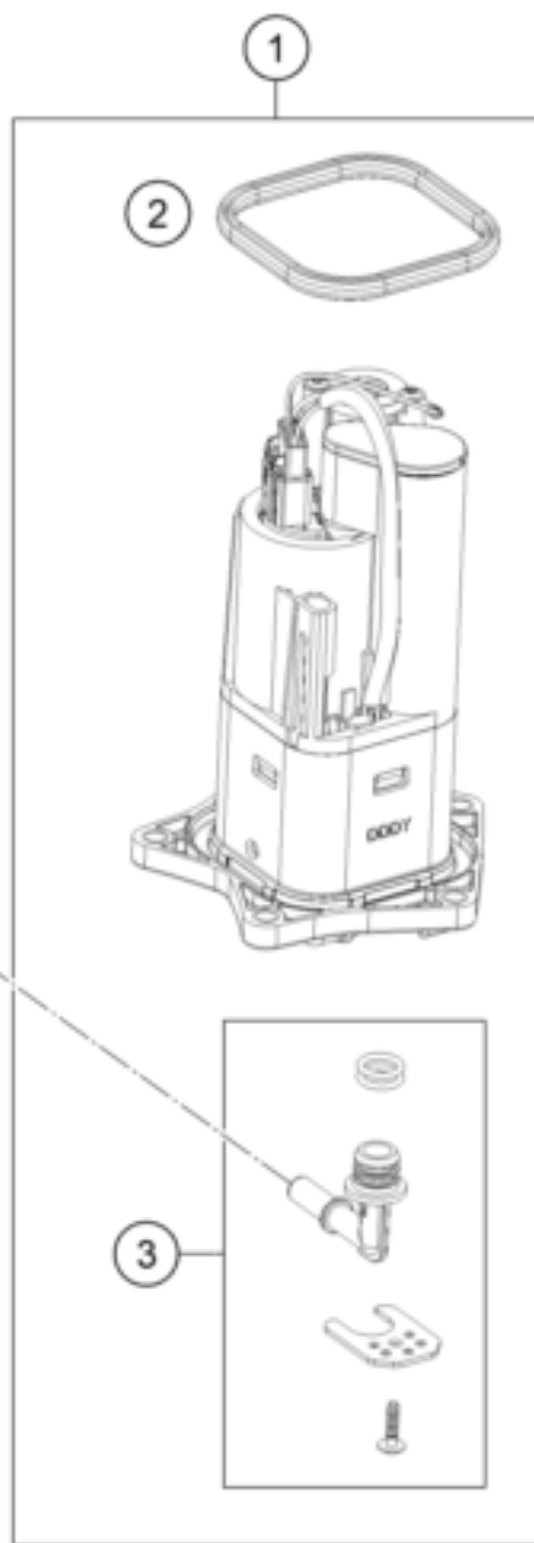

1290 SUPER ADVENTURE S, orange 2023 <2023><JP><F9986W4>
FUEL PUMP
55872

Pos	Part Number	Description	Additional Text	Quantity
1	64107088000	Fuel pump cpl.		1.00
2	64107189000	Sealing		1.00
3	64107092000	Hydraulic connection		1.00
4	61907087010	Cover fuel pump		1.00
5	0025060166	HH collar screw M6x16 TX30		5.00
6	61907016000	Fuel hose, pump cmpl.		1.00
99	64107090000	Filter kit		0.00