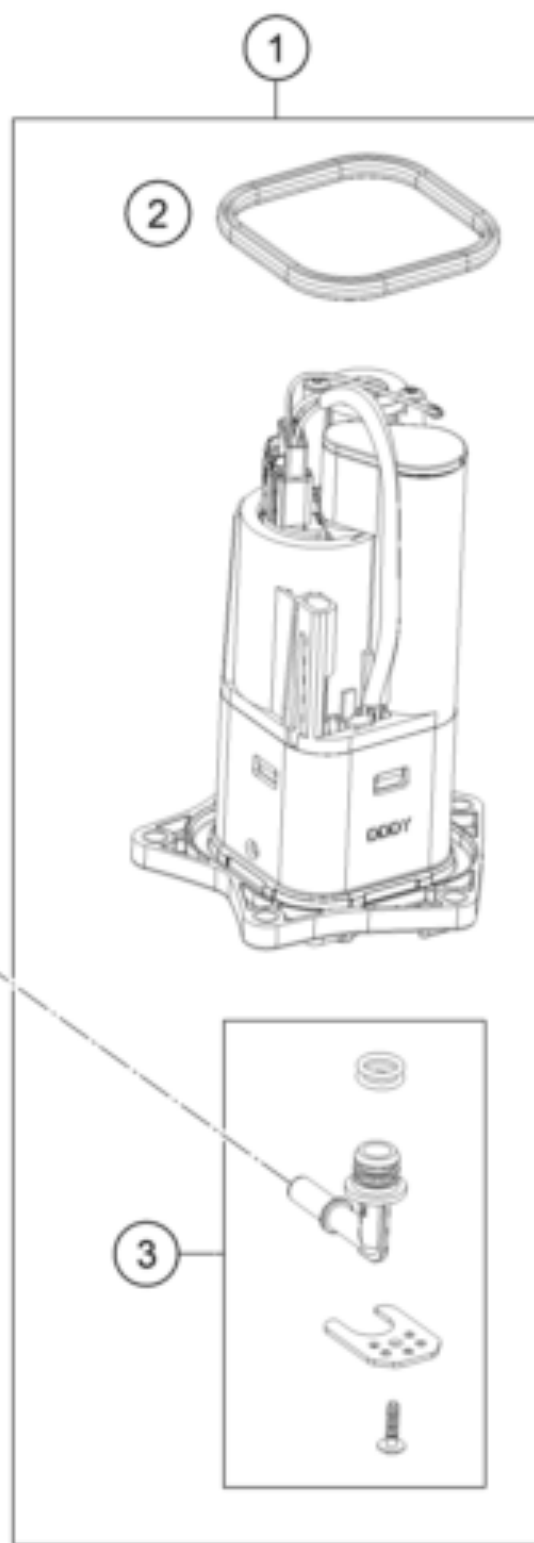

KTMR2R 1290 S ADVENTURE S, grey 2023 <2023><CN><F9987W5>
FUEL PUMP
55872

Pos	Part Number	Description	Additional Text	Quantity
1	64107088000	Fuel pump cpl.		1.00
2	64107189000	Sealing		1.00
3	64107092000	Hydraulic connection		1.00
4	61907087010	Cover fuel pump		1.00
5	0025060166	HH collar screw M6x16 TX30		5.00
6	61907016000	Fuel hose, pump cmpl.		1.00
99	64107090000	Filter kit		0.00