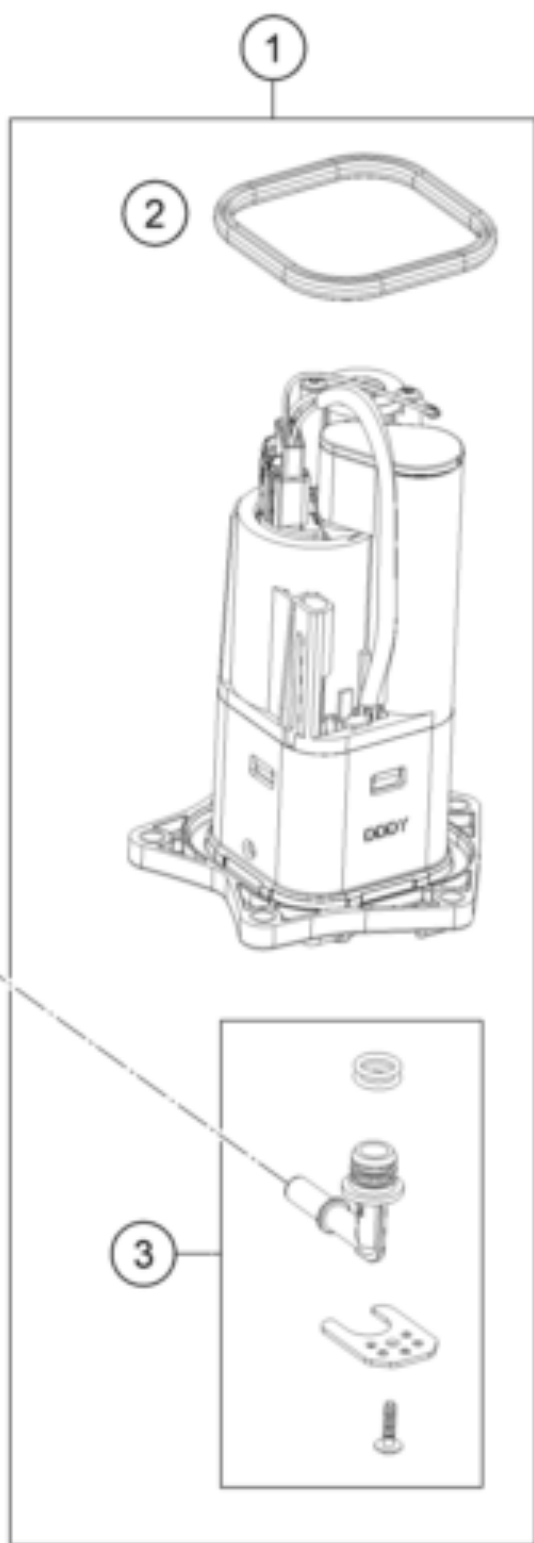

KTMR2R 1290 S ADVENTURE S, orange 2023 <2023><CN><F9987W4>
FUEL PUMP
55872

Pos	Part Number	Description	Additional Text	Quantity
1	64107088000	Fuel pump cpl.		1.00
2	64107189000	Sealing		1.00
3	64107092000	Hydraulic connection		1.00
4	61907087010	Cover fuel pump		1.00
5	0025060166	HH collar screw M6x16 TX30		5.00
6	61907016000	Fuel hose, pump cmpl.		1.00
99	64107090000	Filter kit		0.00