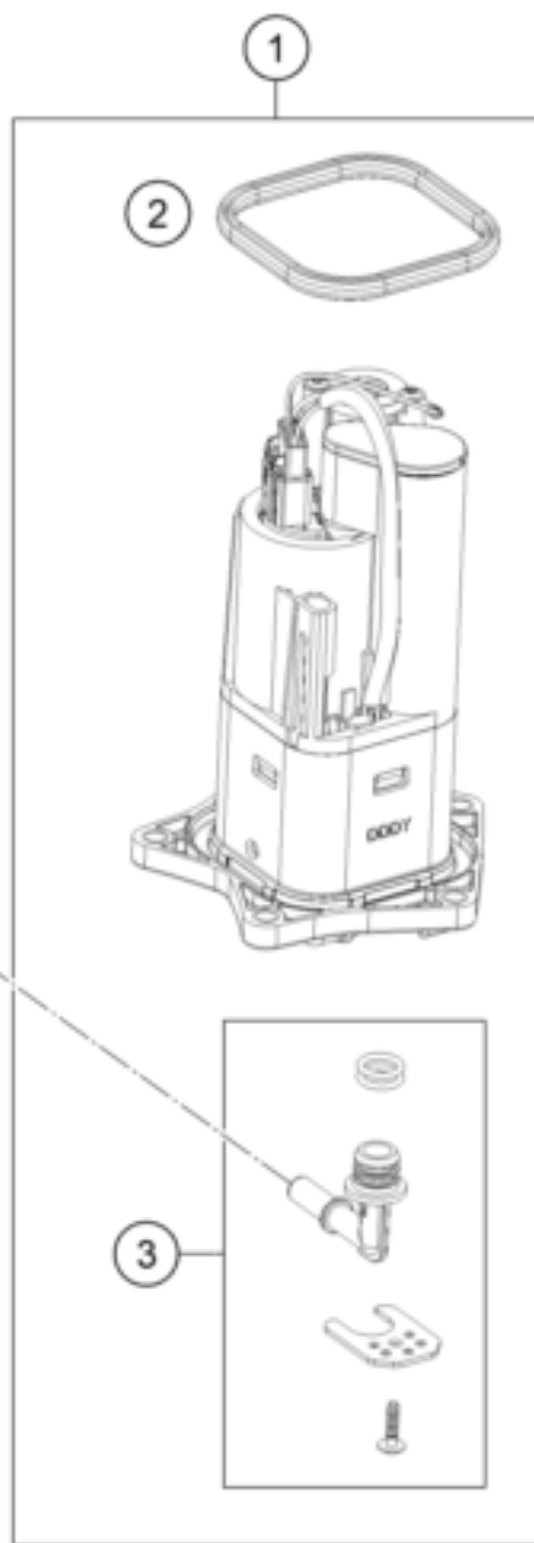

1290 SUPER ADVENTURE R OT 2023 <2023><US><F9975W7>
FUEL PUMP
55872

Pos	Part Number	Description	Additional Text	Quantity
1	64107088000	Fuel pump cpl.		1.00
2	64107189000	Sealing		1.00
3	64107092000	Hydraulic connection		1.00
4	61907087010	Cover fuel pump		1.00
5	0025060166	HH collar screw M6x16 TX30		5.00
6	61907016000	Fuel hose, pump cmpl.		1.00
99	64107090000	Filter kit		0.00