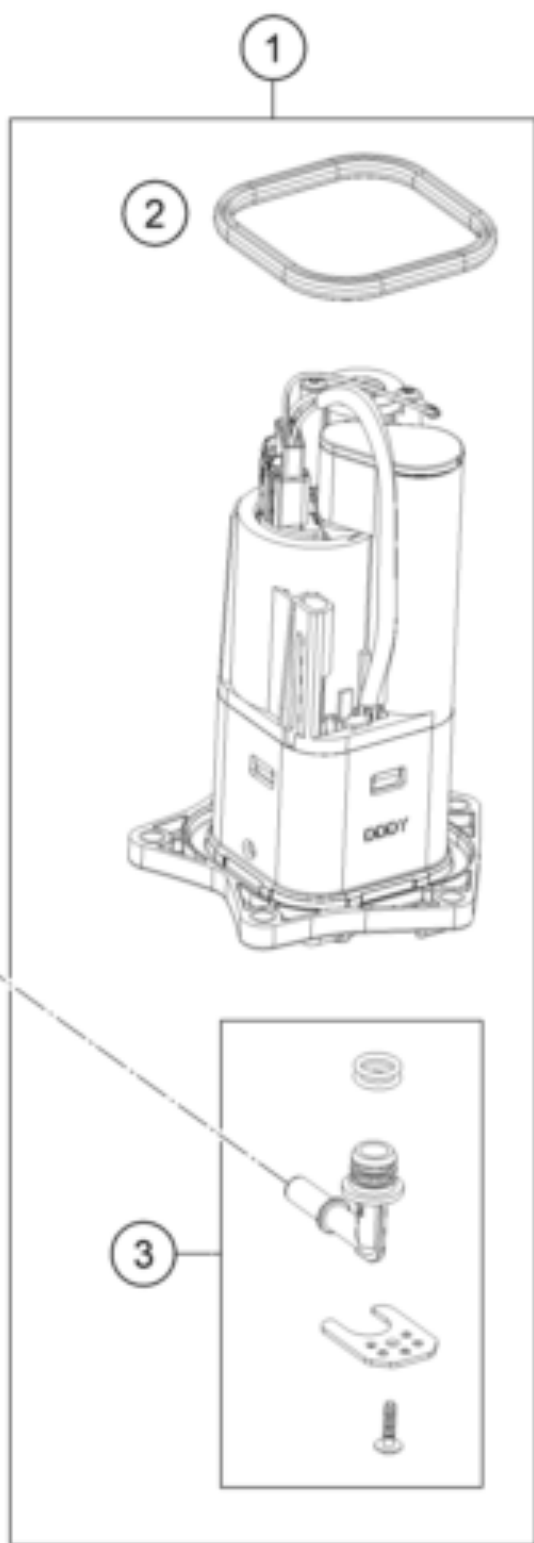

1290 SUPER ADVENTURE S, black 2023 <2023><US><F9975W5>
FUEL PUMP
55872

Pos	Part Number	Description	Additional Text	Quantity
1	64107088000	Fuel pump cpl.		1.00
2	64107189000	Sealing		1.00
3	64107092000	Hydraulic connection		1.00
4	61907087010	Cover fuel pump		1.00
5	0025060166	HH collar screw M6x16 TX30		5.00
6	61907016000	Fuel hose, pump cmpl.		1.00
99	64107090000	Filter kit		0.00