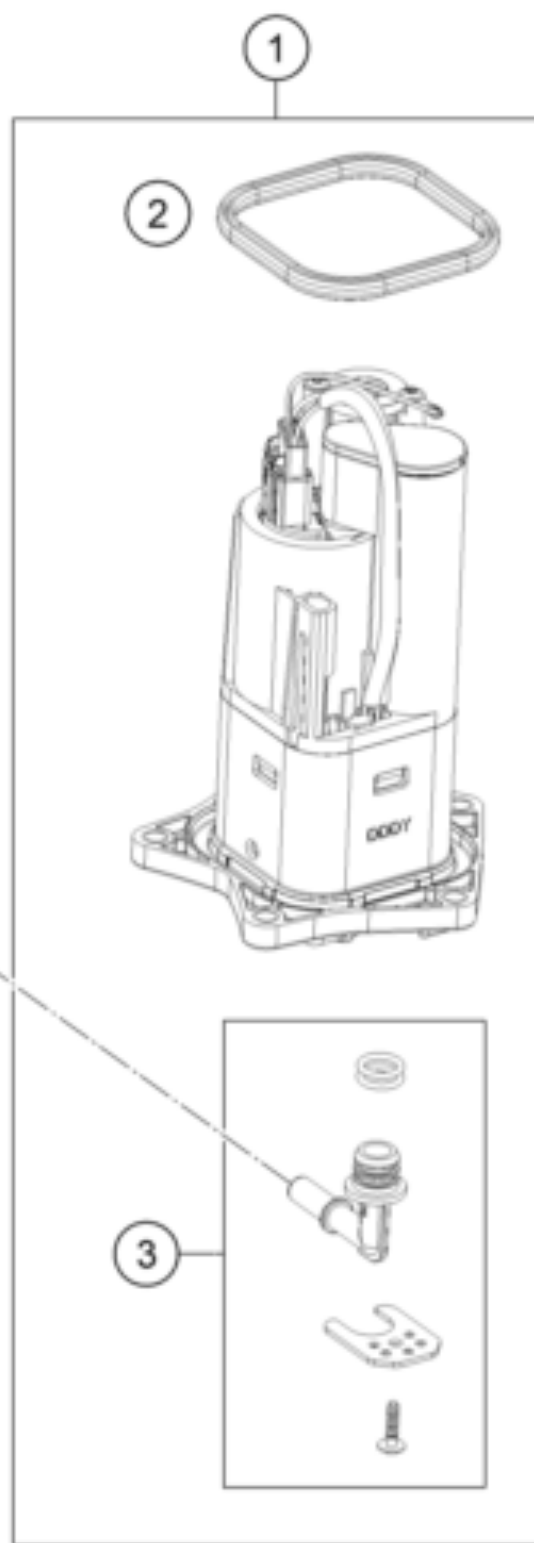

1290 SUPER ADVENTURE S, orange 2023 <2023><US><F9975W4>
FUEL PUMP
55872

Pos	Part Number	Description	Additional Text	Quantity
1	64107088000	Fuel pump cpl.		1.00
2	64107189000	Sealing		1.00
3	64107092000	Hydraulic connection		1.00
4	61907087010	Cover fuel pump		1.00
5	0025060166	HH collar screw M6x16 TX30		5.00
6	61907016000	Fuel hose, pump cmpl.		1.00
99	64107090000	Filter kit		0.00