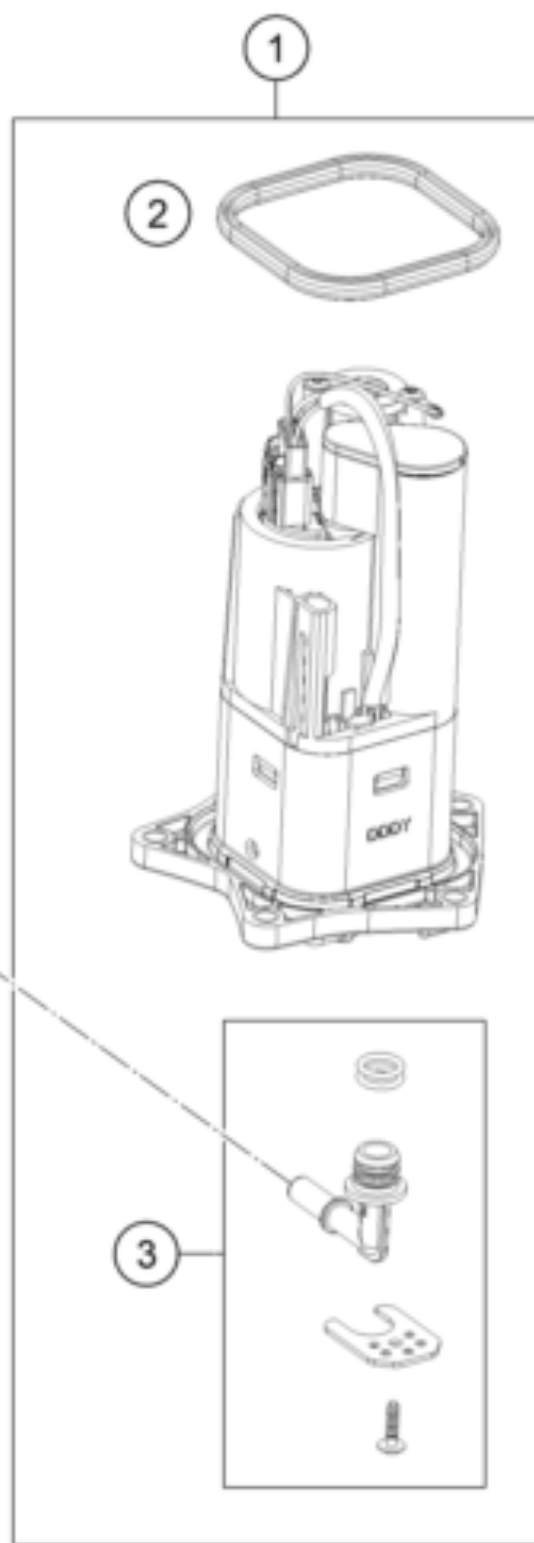

1290 SUPER ADVENTURE R OT 2023 <2023><EU><F9903W7>  
FUEL PUMP  
55872

---

<b>Pos</b>	<b>Part Number</b>	<b>Description</b>	<b>Additional Text</b>	<b>Quantity</b>
1	64107088000	Fuel pump cpl.		1.00
2	64107189000	Sealing		1.00
3	64107092000	Hydraulic connection		1.00
4	61907087010	Cover fuel pump		1.00
5	0025060166	HH collar screw M6x16 TX30		5.00
6	61907016000	Fuel hose, pump cmpl.		1.00
99	64107090000	Filter kit		0.00