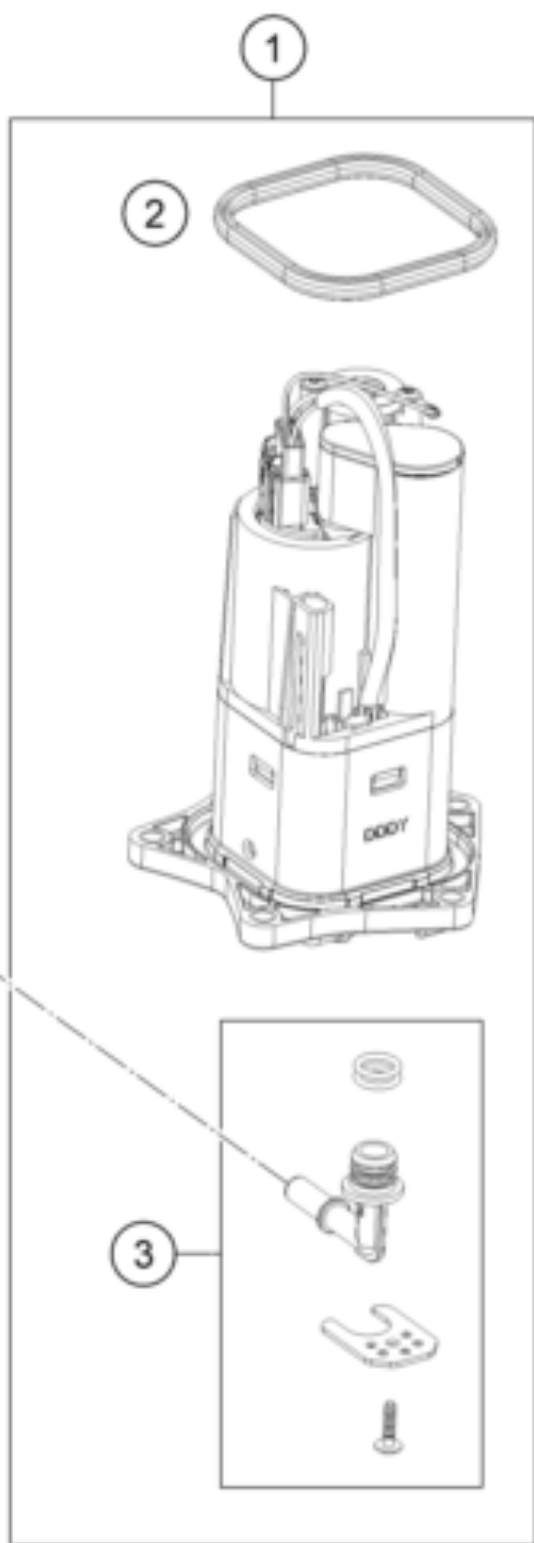

1290 SUPER ADVENTURE R 2023 <2023><EU><F9903W6>  
FUEL PUMP  
55872

---

| <b>Pos</b> | <b>Part Number</b> | <b>Description</b>         | <b>Additional Text</b> | <b>Quantity</b> |
|------------|--------------------|----------------------------|------------------------|-----------------|
| 1          | 64107088000        | Fuel pump cpl.             |                        | 1.00            |
| 2          | 64107189000        | Sealing                    |                        | 1.00            |
| 3          | 64107092000        | Hydraulic connection       |                        | 1.00            |
| 4          | 61907087010        | Cover fuel pump            |                        | 1.00            |
| 5          | 0025060166         | HH collar screw M6x16 TX30 |                        | 5.00            |
| 6          | 61907016000        | Fuel hose, pump cmpl.      |                        | 1.00            |
| 99         | 64107090000        | Filter kit                 |                        | 0.00            |