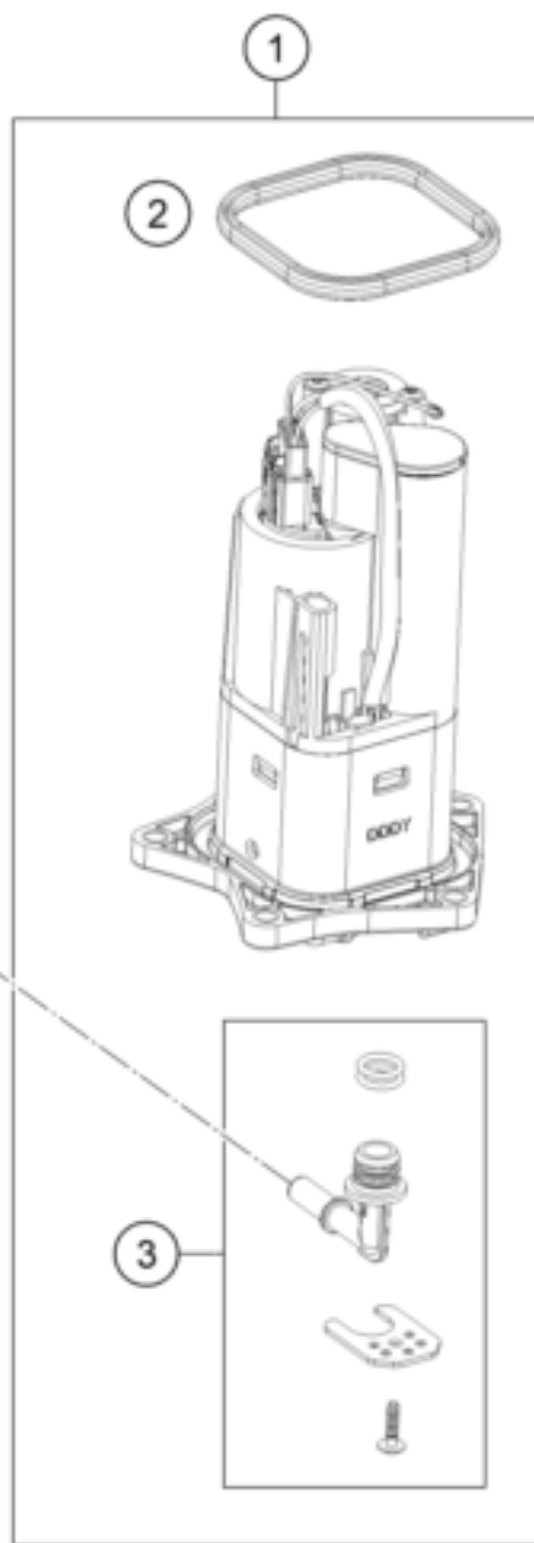

1290 SUPER ADVENTURE R 2023 <2023><EU><F9903W6>
FUEL PUMP
55872

Pos	Part Number	Description	Additional Text	Quantity
1	64107088000	Fuel pump cpl.		1.00
2	64107189000	Sealing		1.00
3	64107092000	Hydraulic connection		1.00
4	61907087010	Cover fuel pump		1.00
5	0025060166	HH collar screw M6x16 TX30		5.00
6	61907016000	Fuel hose, pump cmpl.		1.00
99	64107090000	Filter kit		0.00