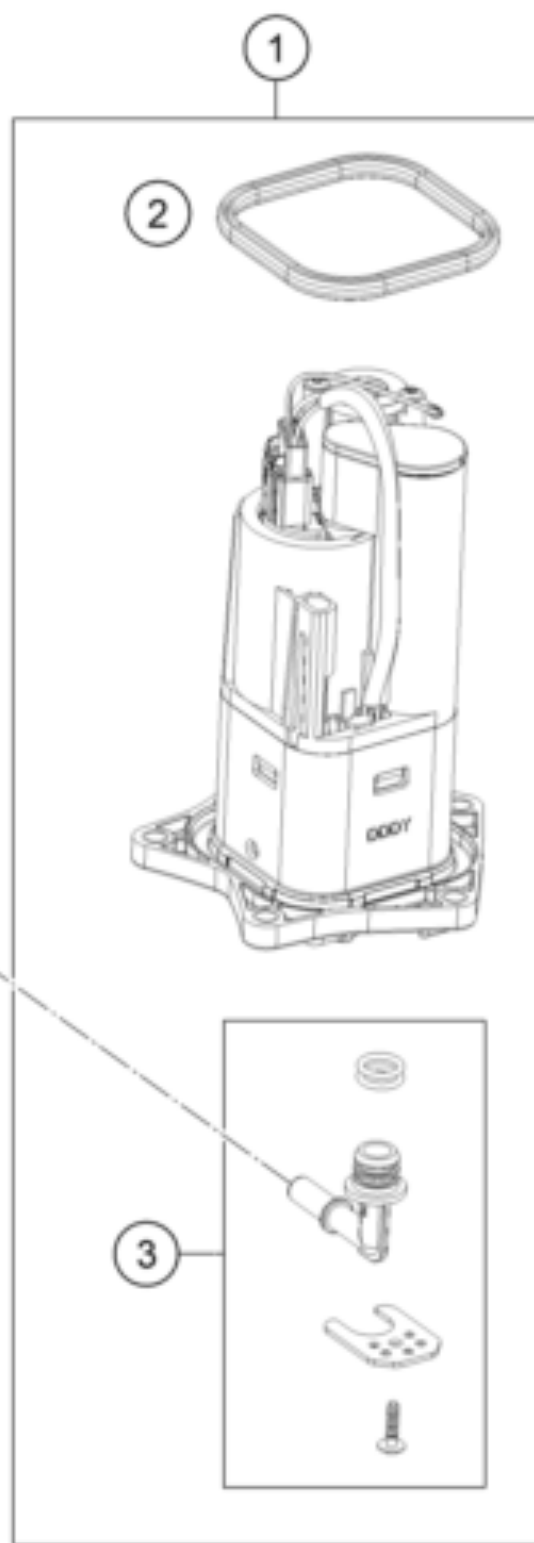

1290 SUPER ADVENTURE S, grey 2023 <2023><EU><F9903W5>  
FUEL PUMP  
55872

---

6

Filter-Set

99

1

2

3

BODY

<b>Pos</b>	<b>Part Number</b>	<b>Description</b>	<b>Additional Text</b>	<b>Quantity</b>
1	64107088000	Fuel pump cpl.		1.00
2	64107189000	Sealing		1.00
3	64107092000	Hydraulic connection		1.00
4	61907087010	Cover fuel pump		1.00
5	0025060166	HH collar screw M6x16 TX30		5.00
6	61907016000	Fuel hose, pump cmpl.		1.00
99	64107090000	Filter kit		0.00