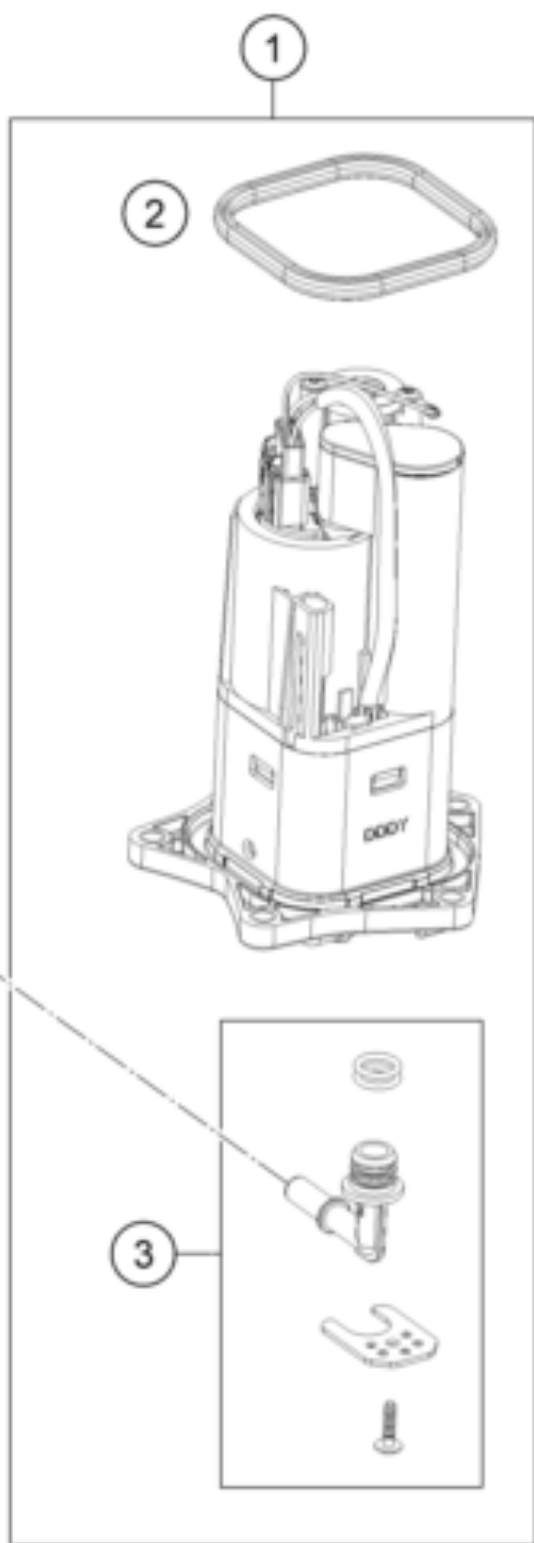

1290 SUPER ADVENTURE S, orange 2023 <2023><EU><F9903W4>
FUEL PUMP
55872

Pos	Part Number	Description	Additional Text	Quantity
1	64107088000	Fuel pump cpl.		1.00
2	64107189000	Sealing		1.00
3	64107092000	Hydraulic connection		1.00
4	61907087010	Cover fuel pump		1.00
5	0025060166	HH collar screw M6x16 TX30		5.00
6	61907016000	Fuel hose, pump cml.		1.00
99	64107090000	Filter kit		0.00