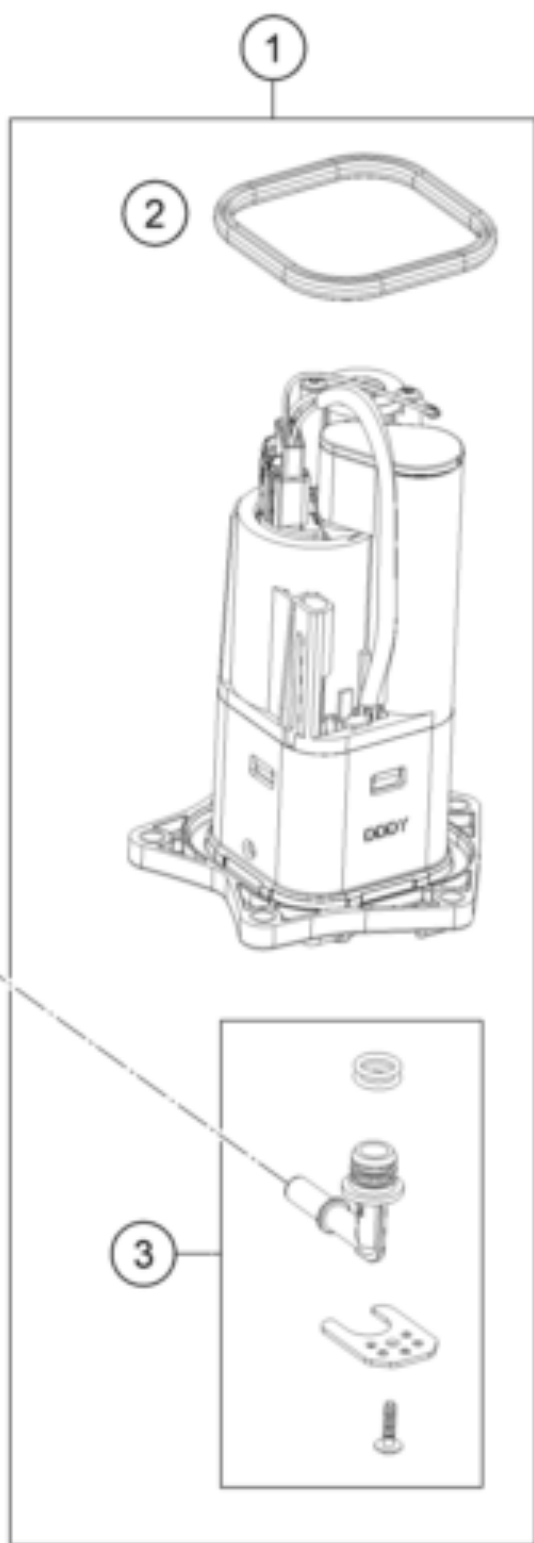

KTMR2R 1290 SUPER ADV R 2022 <2022><CN><F9987V6>
FUEL PUMP
55872

Pos	Part Number	Description	Additional Text	Quantity
1	64107088000	Fuel pump cpl.		1.00
2	64107189000	Sealing		1.00
3	64107092000	Hydraulic connection		1.00
4	61907087010	Cover fuel pump		1.00
5	0025060166	HH collar screw M6x16 TX30		5.00
6	61907016000	Fuel hose, pump cmpl.		1.00
99	64107090000	Filter kit		0.00