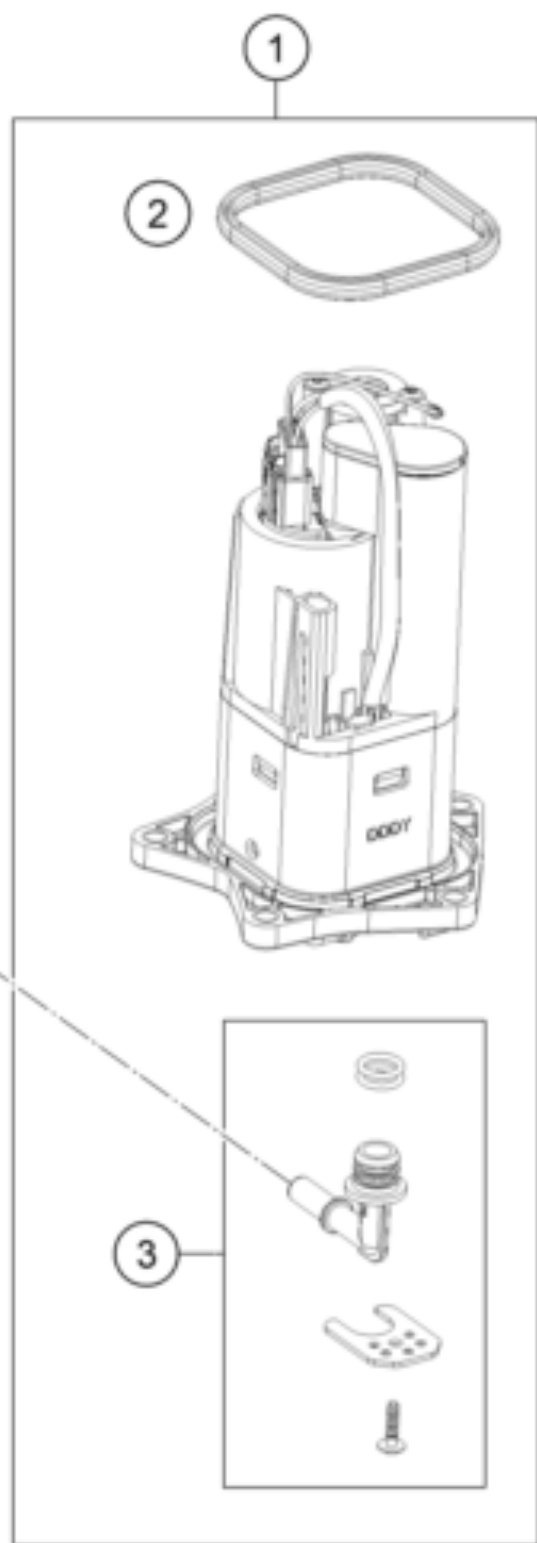

KTMR2R 1290 SUPER ADV S 2022 <2022><CN><F9987V4>  
FUEL PUMP  
55872

---

<b>Pos</b>	<b>Part Number</b>	<b>Description</b>	<b>Additional Text</b>	<b>Quantity</b>
1	64107088000	Fuel pump cpl.		1.00
2	64107189000	Sealing		1.00
3	64107092000	Hydraulic connection		1.00
4	61907087010	Cover fuel pump		1.00
5	0025060166	HH collar screw M6x16 TX30		5.00
6	61907016000	Fuel hose, pump cmpl.		1.00
99	64107090000	Filter kit		0.00