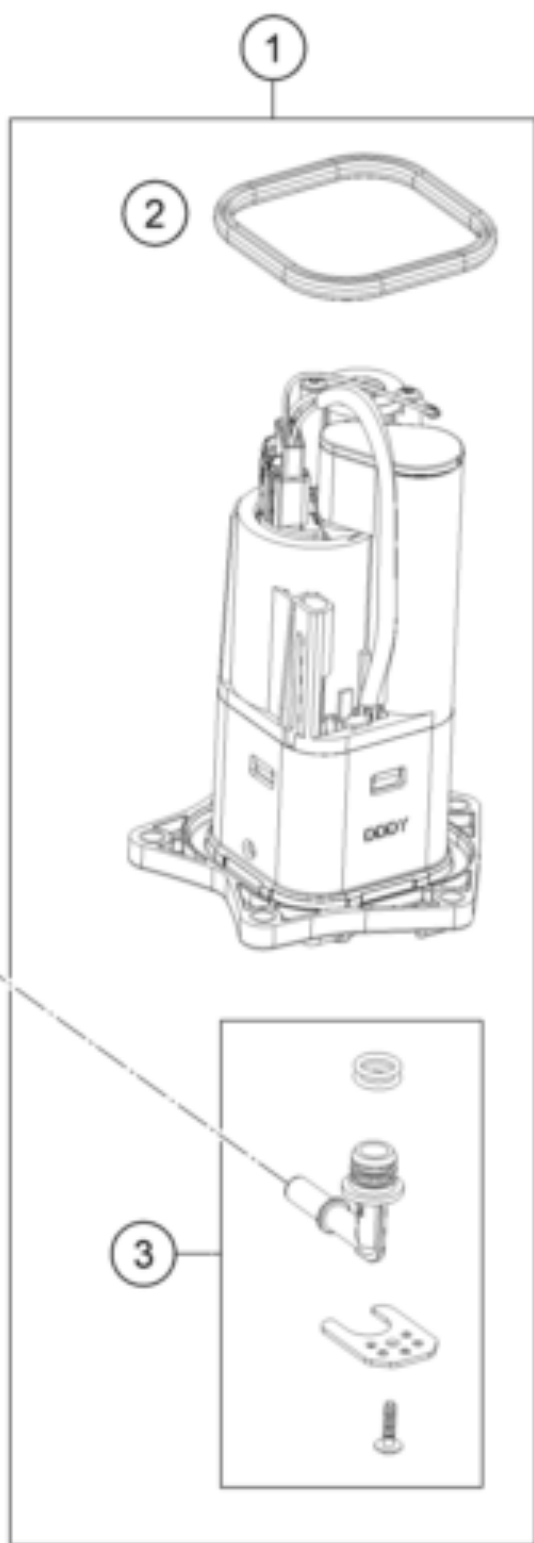

1290 SUPER ADVENTURE R OT 2022 <2022><JP><F9986V7>  
FUEL PUMP  
55872

---

<b>Pos</b>	<b>Part Number</b>	<b>Description</b>	<b>Additional Text</b>	<b>Quantity</b>
1	64107088000	Fuel pump cpl.		1.00
2	64107189000	Sealing		1.00
3	64107092000	Hydraulic connection		1.00
4	61907087010	Cover fuel pump		1.00
5	0025060166	HH collar screw M6x16 TX30		5.00
6	61907016000	Fuel hose, pump cmpl.		1.00
99	64107090000	Filter kit		0.00