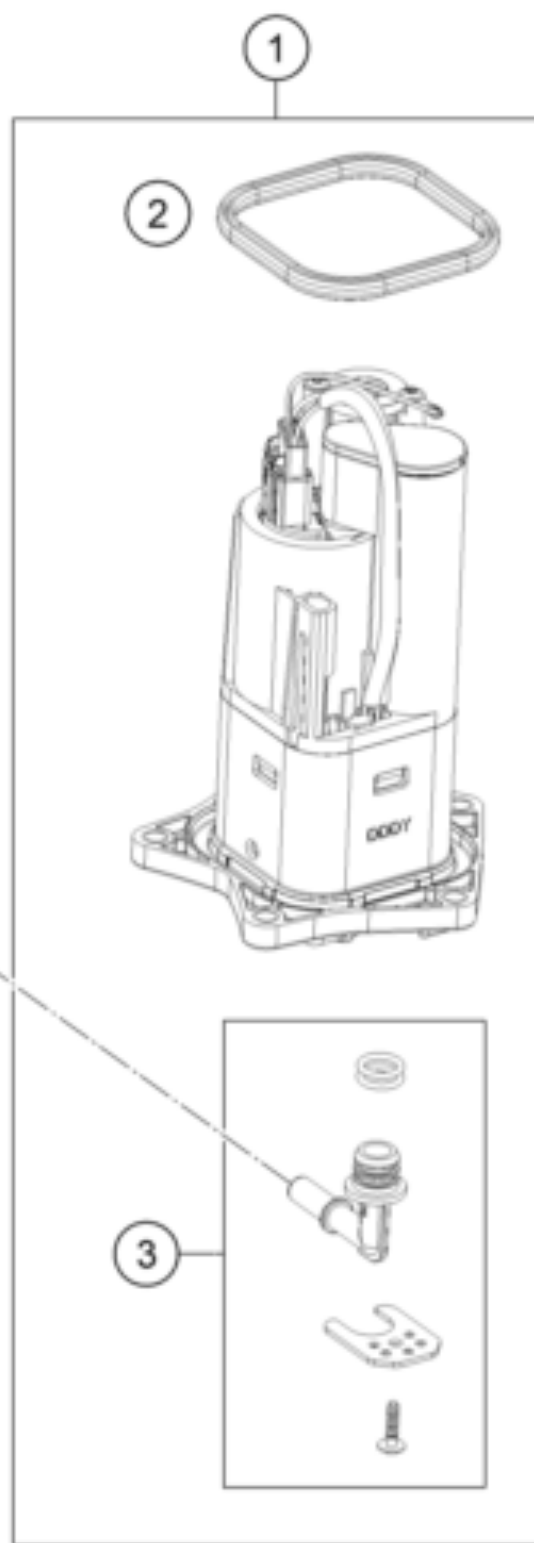

1290 SUPER ADVENTURE S, orange 2022 <2022><JP><F9986V4>  
FUEL PUMP  
55872

---

<b>Pos</b>	<b>Part Number</b>	<b>Description</b>	<b>Additional Text</b>	<b>Quantity</b>
1	64107088000	Fuel pump cpl.		1.00
2	64107189000	Sealing		1.00
3	64107092000	Hydraulic connection		1.00
4	61907087010	Cover fuel pump		1.00
5	0025060166	HH collar screw M6x16 TX30		5.00
6	61907016000	Fuel hose, pump cmpl.		1.00
99	64107090000	Filter kit		0.00