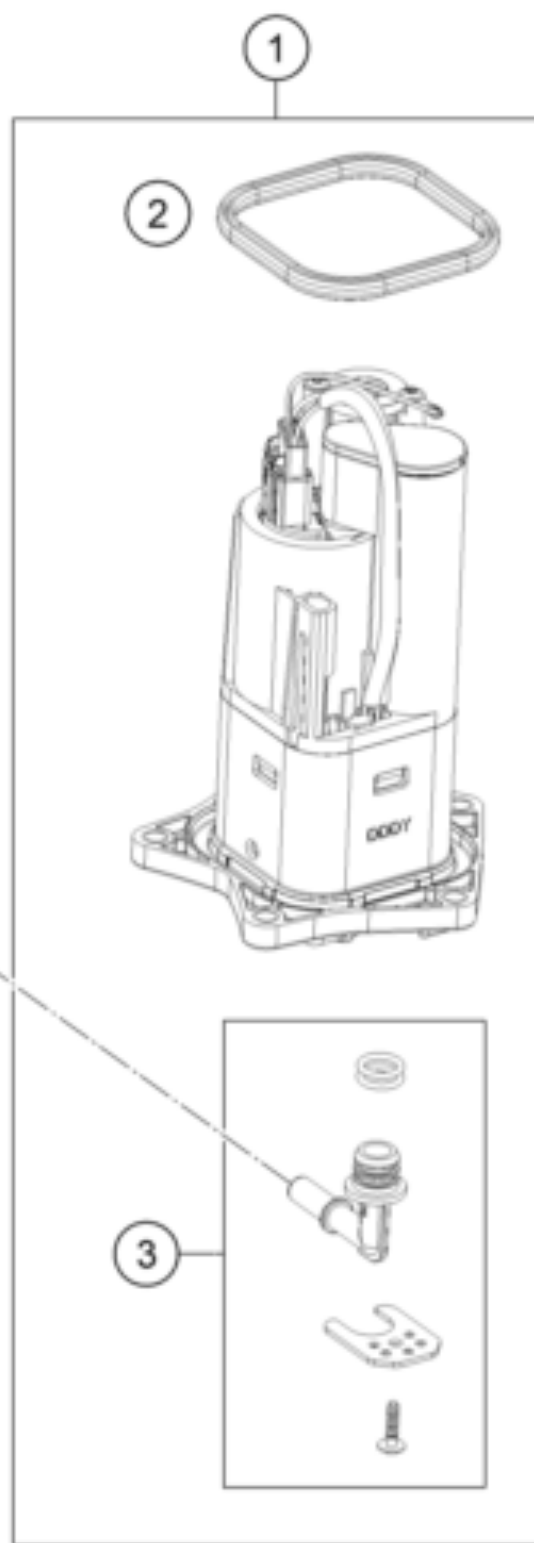

1290 SUPER ADVENTURE R OT 2022 <2022><US><F9975V7>  
FUEL PUMP  
55872

---

<b>Pos</b>	<b>Part Number</b>	<b>Description</b>	<b>Additional Text</b>	<b>Quantity</b>
1	64107088000	Fuel pump cpl.		1.00
2	64107189000	Sealing		1.00
3	64107092000	Hydraulic connection		1.00
4	61907087010	Cover fuel pump		1.00
5	0025060166	HH collar screw M6x16 TX30		5.00
6	61907016000	Fuel hose, pump cmpl.		1.00
99	64107090000	Filter kit		0.00