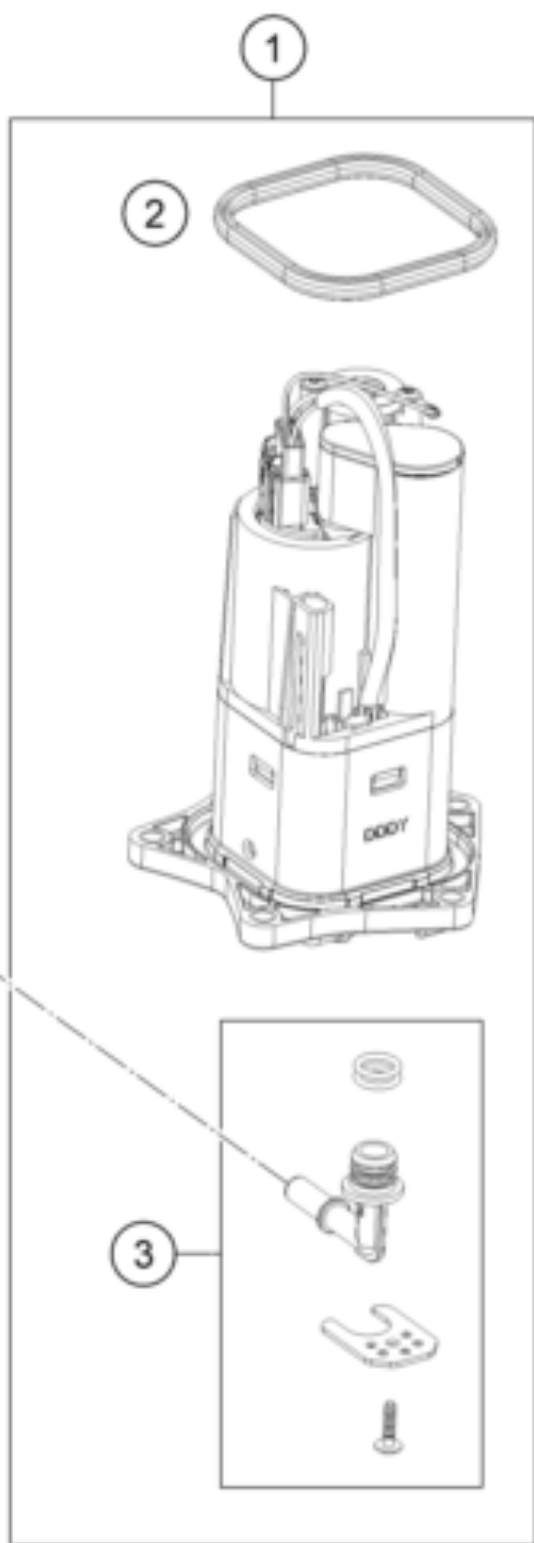

1290 SUPER ADVENTURE S, black 2022 <2022><US><F9975V5>
FUEL PUMP
55872

Pos	Part Number	Description	Additional Text	Quantity
1	64107088000	Fuel pump cpl.		1.00
2	64107189000	Sealing		1.00
3	64107092000	Hydraulic connection		1.00
4	61907087010	Cover fuel pump		1.00
5	0025060166	HH collar screw M6x16 TX30		5.00
6	61907016000	Fuel hose, pump cmpl.		1.00
99	64107090000	Filter kit		0.00