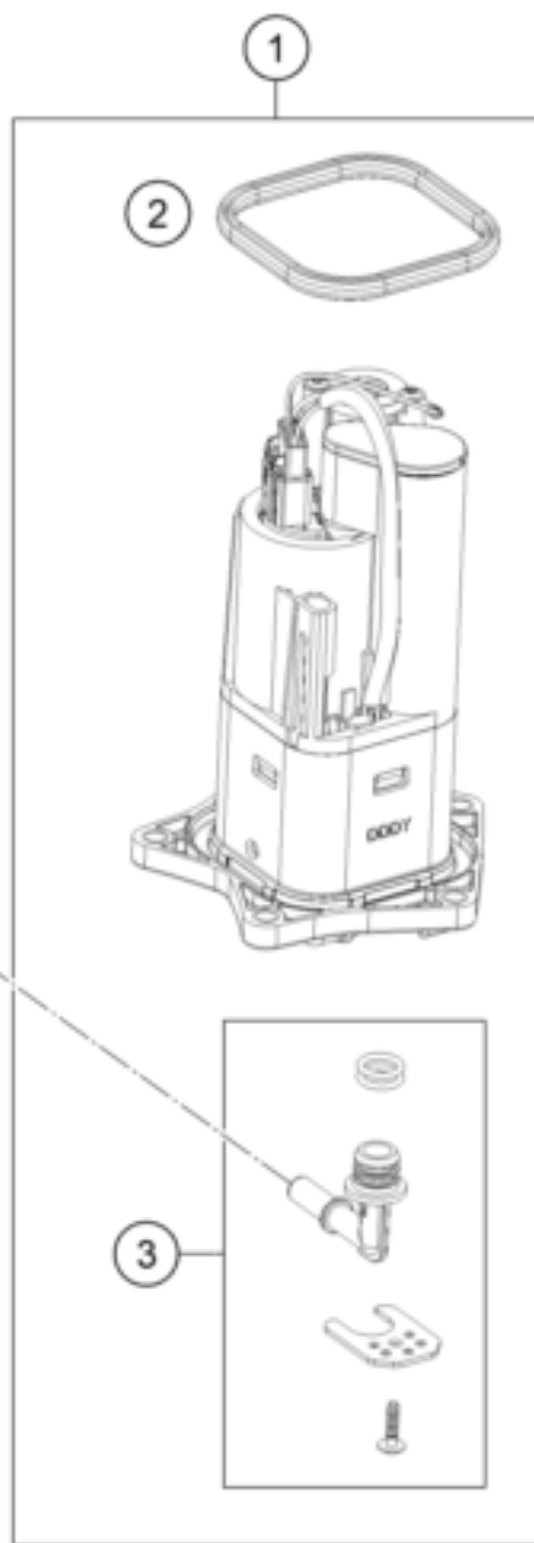

1290 SUPER ADVENTURE S, orange 2022 <2022><US><F9975V4>  
FUEL PUMP  
55872

---

2

1

6

3

<b>Pos</b>	<b>Part Number</b>	<b>Description</b>	<b>Additional Text</b>	<b>Quantity</b>
1	64107088000	Fuel pump cpl.		1.00
2	64107189000	Sealing		1.00
3	64107092000	Hydraulic connection		1.00
4	61907087010	Cover fuel pump		1.00
5	0025060166	HH collar screw M6x16 TX30		5.00
6	61907016000	Fuel hose, pump cmpl.		1.00
99	64107090000	Filter kit		0.00