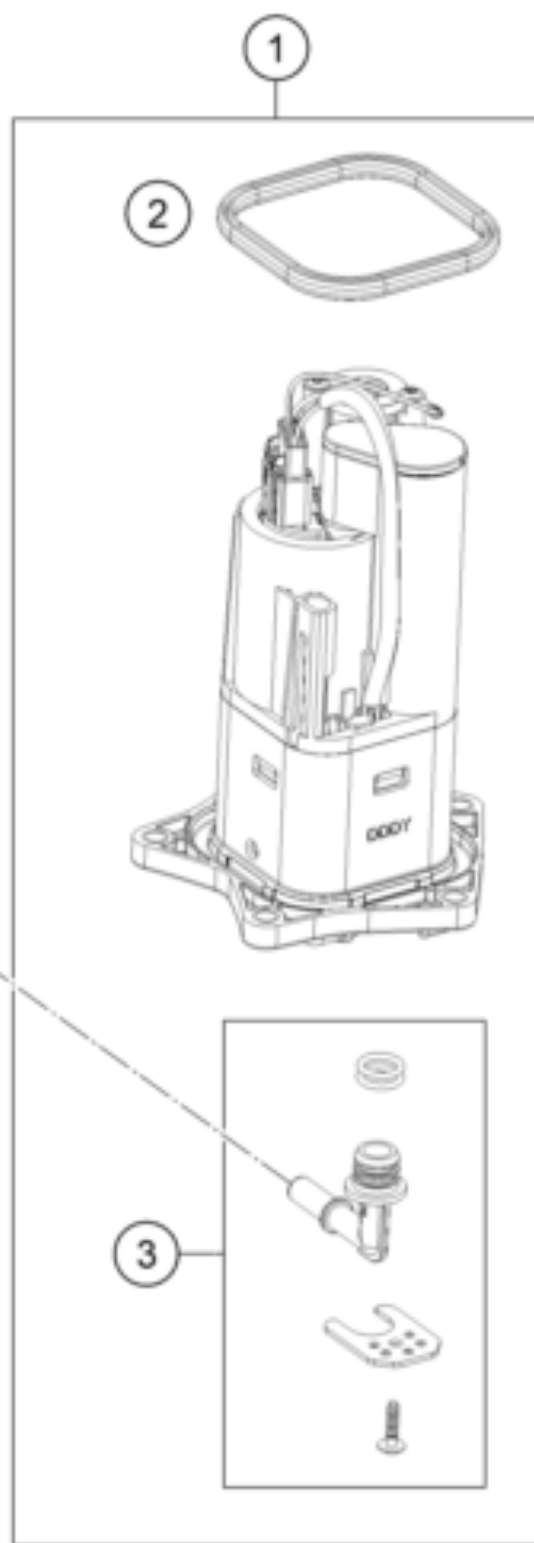

1290 SUPER ADVENTURE R OT 2022 <2022><EU><F9903V7>
FUEL PUMP
55872

Pos	Part Number	Description	Additional Text	Quantity
1	64107088000	Fuel pump cpl.		1.00
2	64107189000	Sealing		1.00
3	64107092000	Hydraulic connection		1.00
4	61907087010	Cover fuel pump		1.00
5	0025060166	HH collar screw M6x16 TX30		5.00
6	61907016000	Fuel hose, pump cmpl.		1.00
99	64107090000	Filter kit		0.00