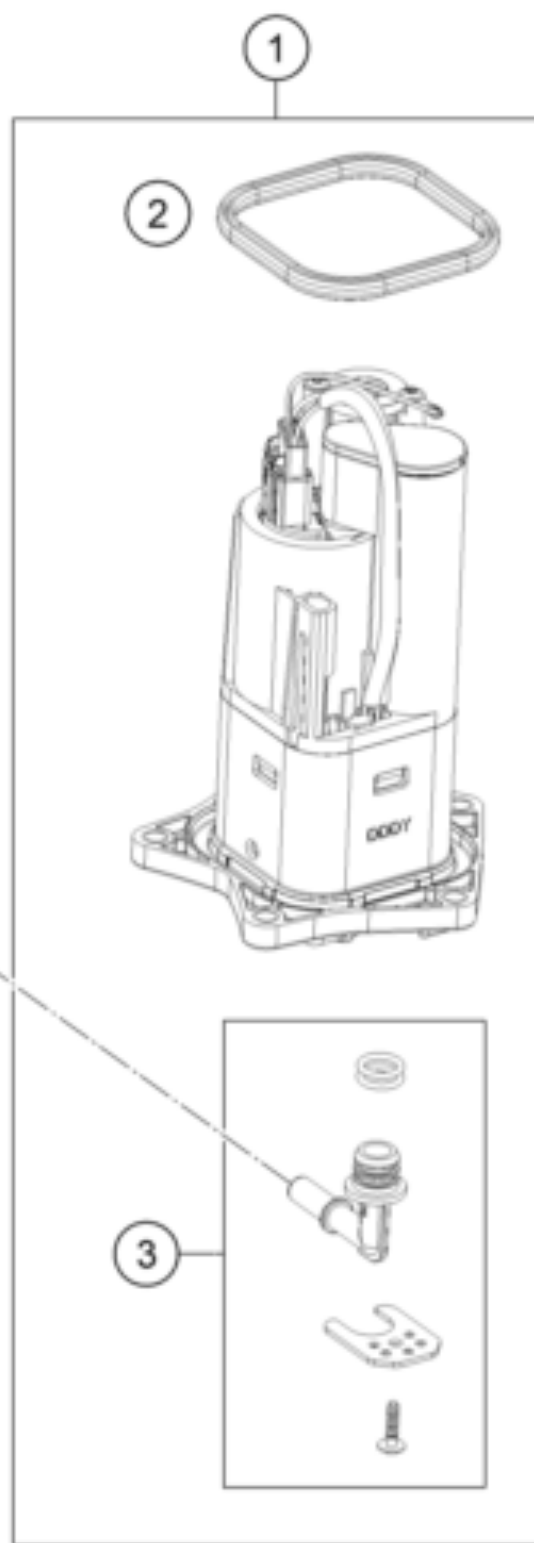

1290 SUPER ADVENTURE R 2022 <2022><EU><F9903V6>  
FUEL PUMP  
55872

---

<b>Pos</b>	<b>Part Number</b>	<b>Description</b>	<b>Additional Text</b>	<b>Quantity</b>
1	64107088000	Fuel pump cpl.		1.00
2	64107189000	Sealing		1.00
3	64107092000	Hydraulic connection		1.00
4	61907087010	Cover fuel pump		1.00
5	0025060166	HH collar screw M6x16 TX30		5.00
6	61907016000	Fuel hose, pump cmpl.		1.00
99	64107090000	Filter kit		0.00