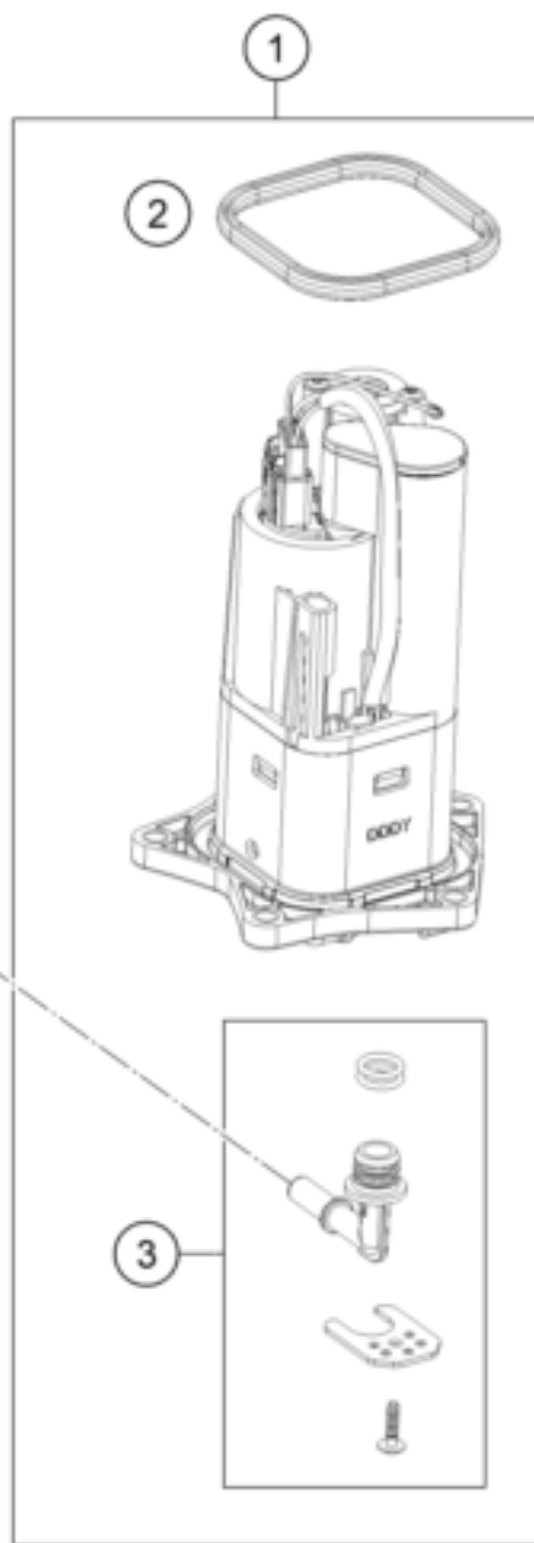

1290 SUPER ADVENTURE S, black 2022 <2022><EU><F9903V5>
FUEL PUMP
55872

Pos	Part Number	Description	Additional Text	Quantity
1	64107088000	Fuel pump cpl.		1.00
2	64107189000	Sealing		1.00
3	64107092000	Hydraulic connection		1.00
4	61907087010	Cover fuel pump		1.00
5	0025060166	HH collar screw M6x16 TX30		5.00
6	61907016000	Fuel hose, pump cmpl.		1.00
99	64107090000	Filter kit		0.00