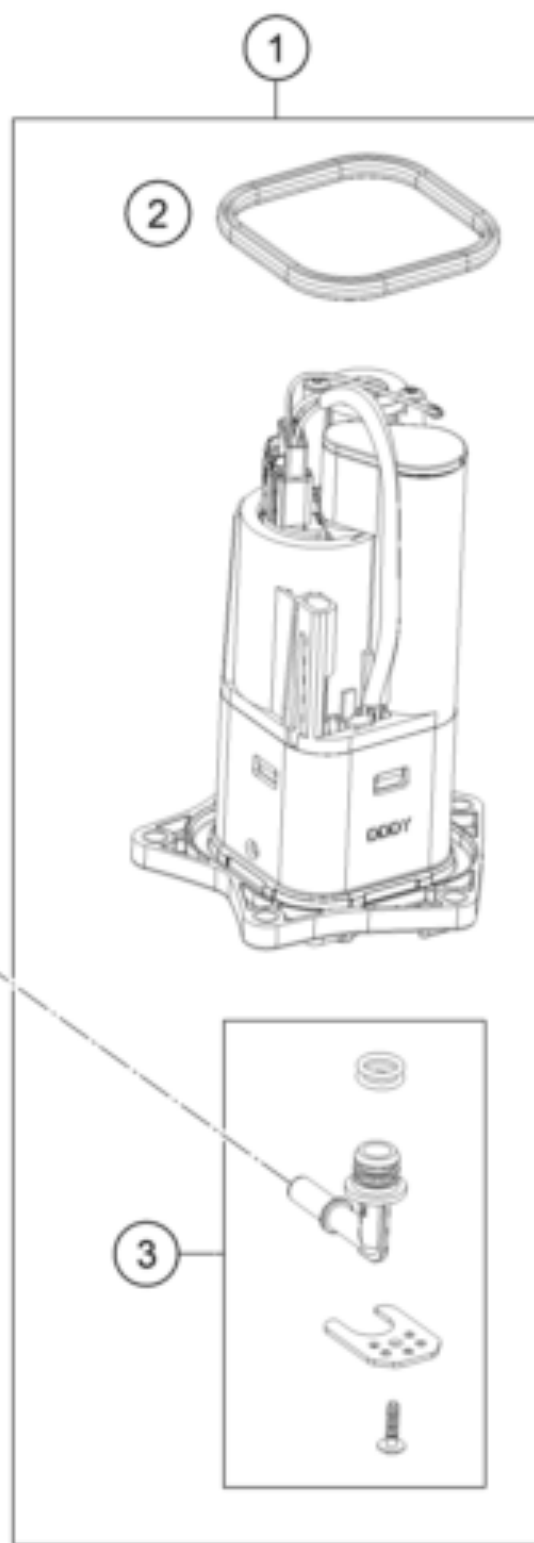

1290 SUPER ADVENTURE R OT 2021 <2021><JP><F9986U7>  
FUEL PUMP  
55872

---

<b>Pos</b>	<b>Part Number</b>	<b>Description</b>	<b>Additional Text</b>	<b>Quantity</b>
1	64107088000	Fuel pump cpl.		1.00
2	64107189000	Sealing		1.00
3	64107092000	Hydraulic connection		1.00
4	61907087010	Cover fuel pump		1.00
5	0025060166	HH collar screw M6x16 TX30		5.00
6	61907016000	Fuel hose, pump cmpl.		1.00
99	64107090000	Filter kit		0.00