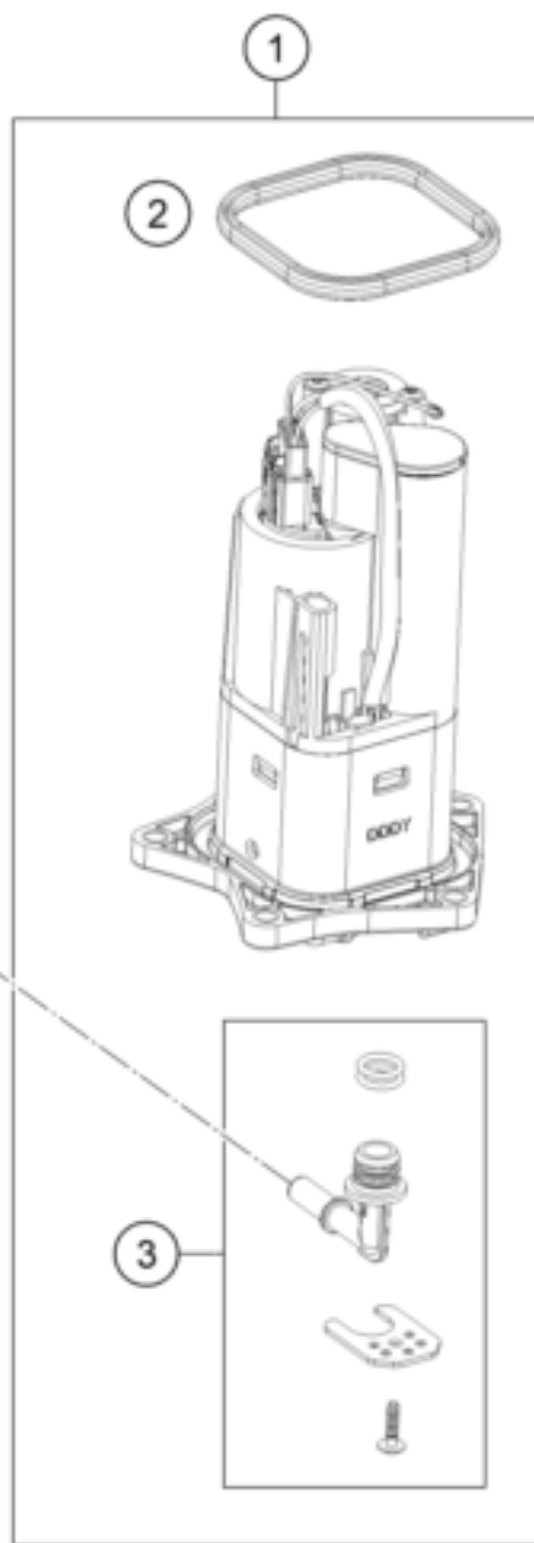

1290 SUPER ADVENTURE S, orange 2021 <2021><JP><F9986U4>
FUEL PUMP
55872

Pos	Part Number	Description	Additional Text	Quantity
1	64107088000	Fuel pump cpl.		1.00
2	64107189000	Sealing		1.00
3	64107092000	Hydraulic connection		1.00
4	61907087010	Cover fuel pump		1.00
5	0025060166	HH collar screw M6x16 TX30		5.00
6	61907016000	Fuel hose, pump cmpl.		1.00
99	64107090000	Filter kit		0.00