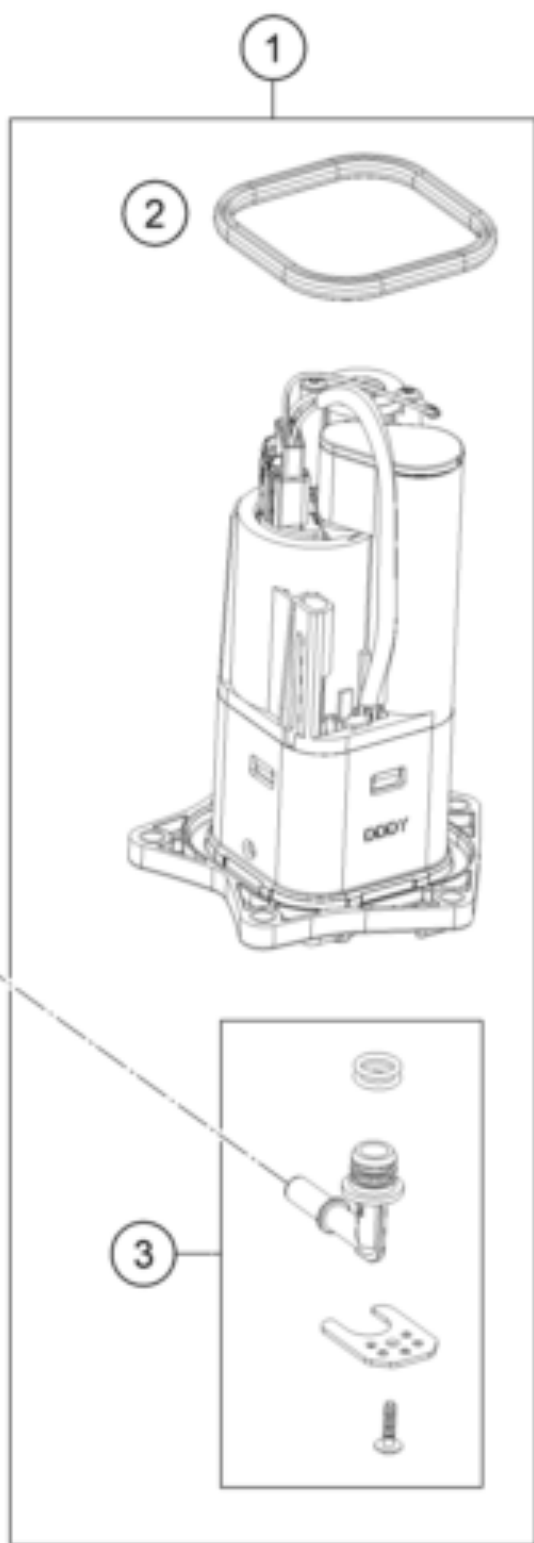

1290 SUPER ADVENTURE R OT 2021 <2021><EU><F9903U7>
FUEL PUMP
55872

Pos	Part Number	Description	Additional Text	Quantity
1	64107088000	Fuel pump cpl.		1.00
2	64107189000	Sealing		1.00
3	64107092000	Hydraulic connection		1.00
4	61907087010	Cover fuel pump		1.00
5	0025060166	HH collar screw M6x16 TX30		5.00
6	61907016000	Fuel hose, pump cmpl.		1.00
99	64107090000	Filter kit		0.00