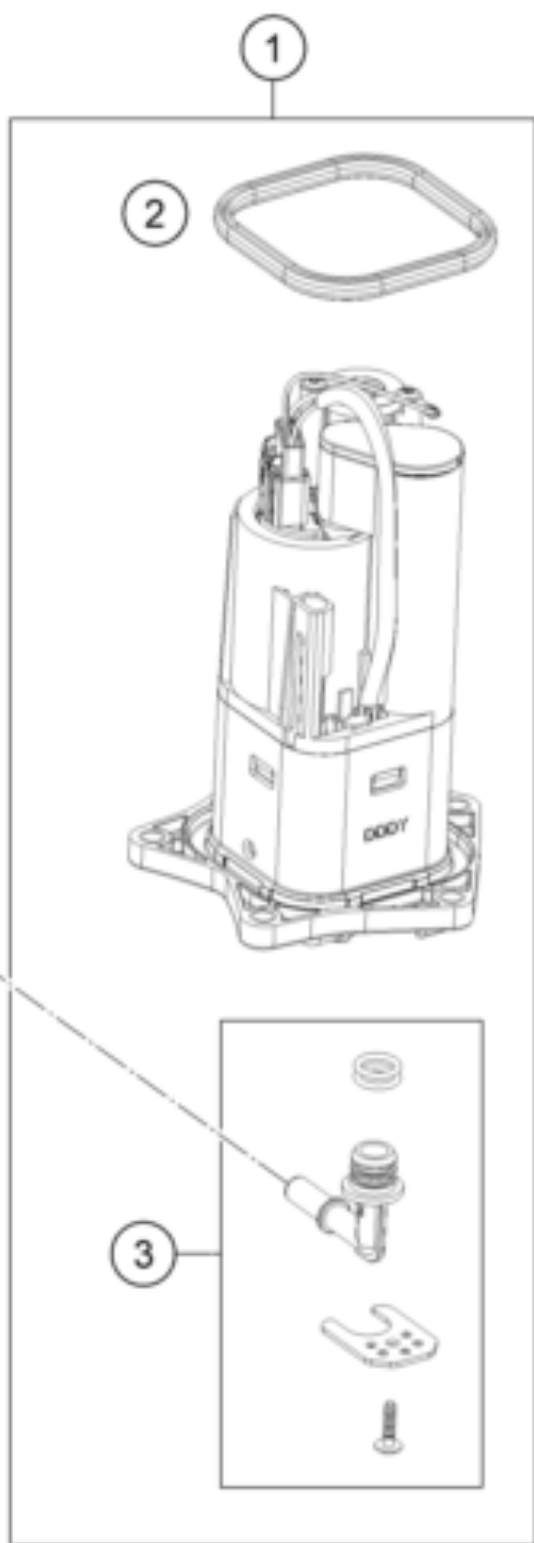

1290 SUPER ADVENTURE R 2021 <2021><EU><F9903U6>
FUEL PUMP
55872

Pos	Part Number	Description	Additional Text	Quantity
1	64107088000	Fuel pump cpl.		1.00
2	64107189000	Sealing		1.00
3	64107092000	Hydraulic connection		1.00
4	61907087010	Cover fuel pump		1.00
5	0025060166	HH collar screw M6x16 TX30		5.00
6	61907016000	Fuel hose, pump cmpl.		1.00
99	64107090000	Filter kit		0.00