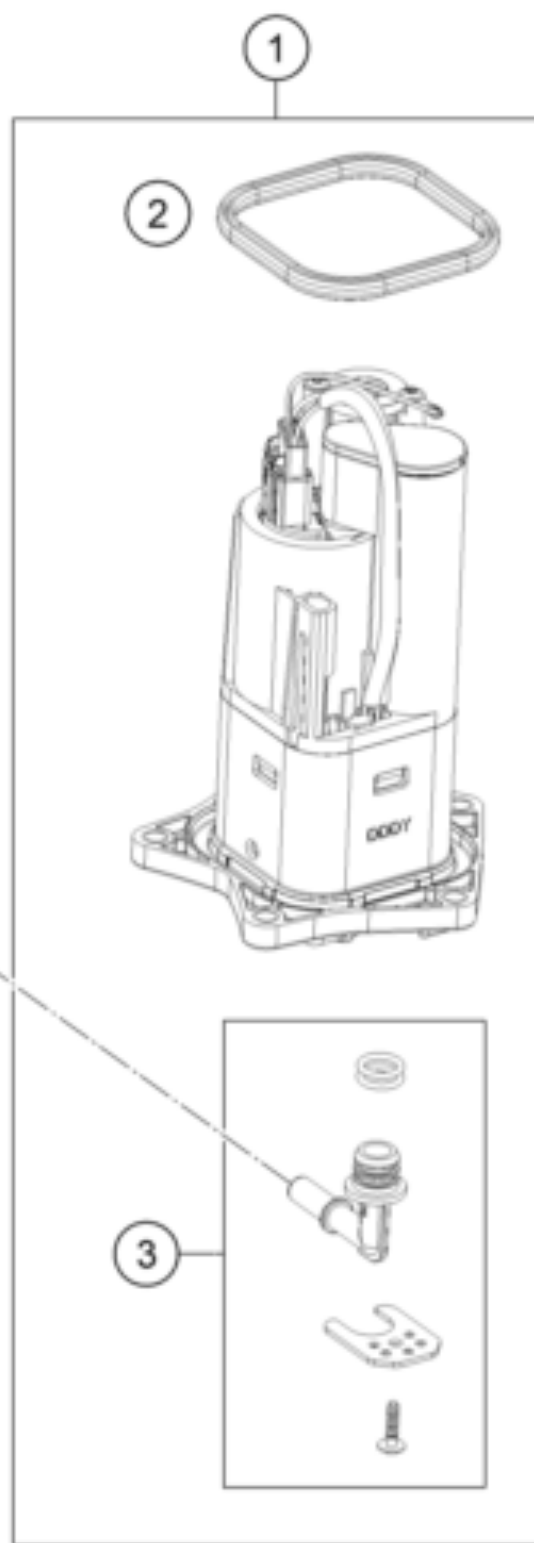

1290 SUPER ADVENTURE S, black 2021 <2021><EU><F9903U5>  
FUEL PUMP  
55872

---

<b>Pos</b>	<b>Part Number</b>	<b>Description</b>	<b>Additional Text</b>	<b>Quantity</b>
1	64107088000	Fuel pump cpl.		1.00
2	64107189000	Sealing		1.00
3	64107092000	Hydraulic connection		1.00
4	61907087010	Cover fuel pump		1.00
5	0025060166	HH collar screw M6x16 TX30		5.00
6	61907016000	Fuel hose, pump cmpl.		1.00
99	64107090000	Filter kit		0.00