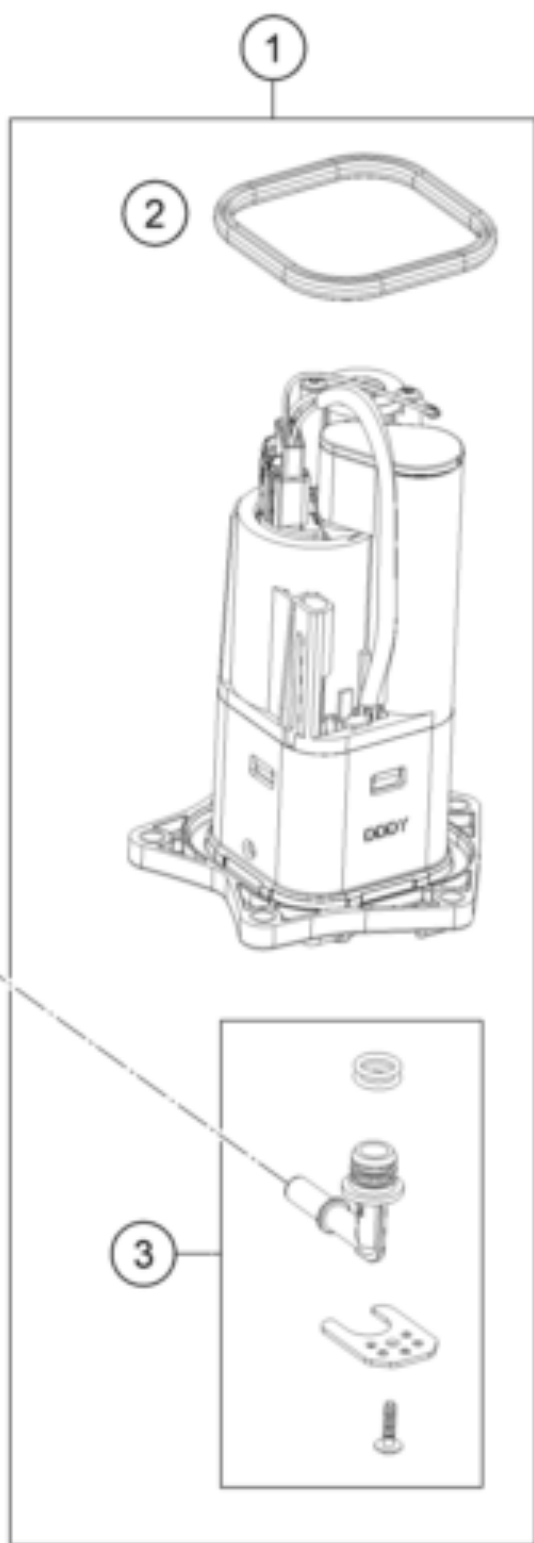

1290 SUPER ADVENTURE S, orange 2021 <2021><EU><F9903U4>  
FUEL PUMP  
55872

---

<b>Pos</b>	<b>Part Number</b>	<b>Description</b>	<b>Additional Text</b>	<b>Quantity</b>
1	64107088000	Fuel pump cpl.		1.00
2	64107189000	Sealing		1.00
3	64107092000	Hydraulic connection		1.00
4	61907087010	Cover fuel pump		1.00
5	0025060166	HH collar screw M6x16 TX30		5.00
6	61907016000	Fuel hose, pump cmpl.		1.00
99	64107090000	Filter kit		0.00