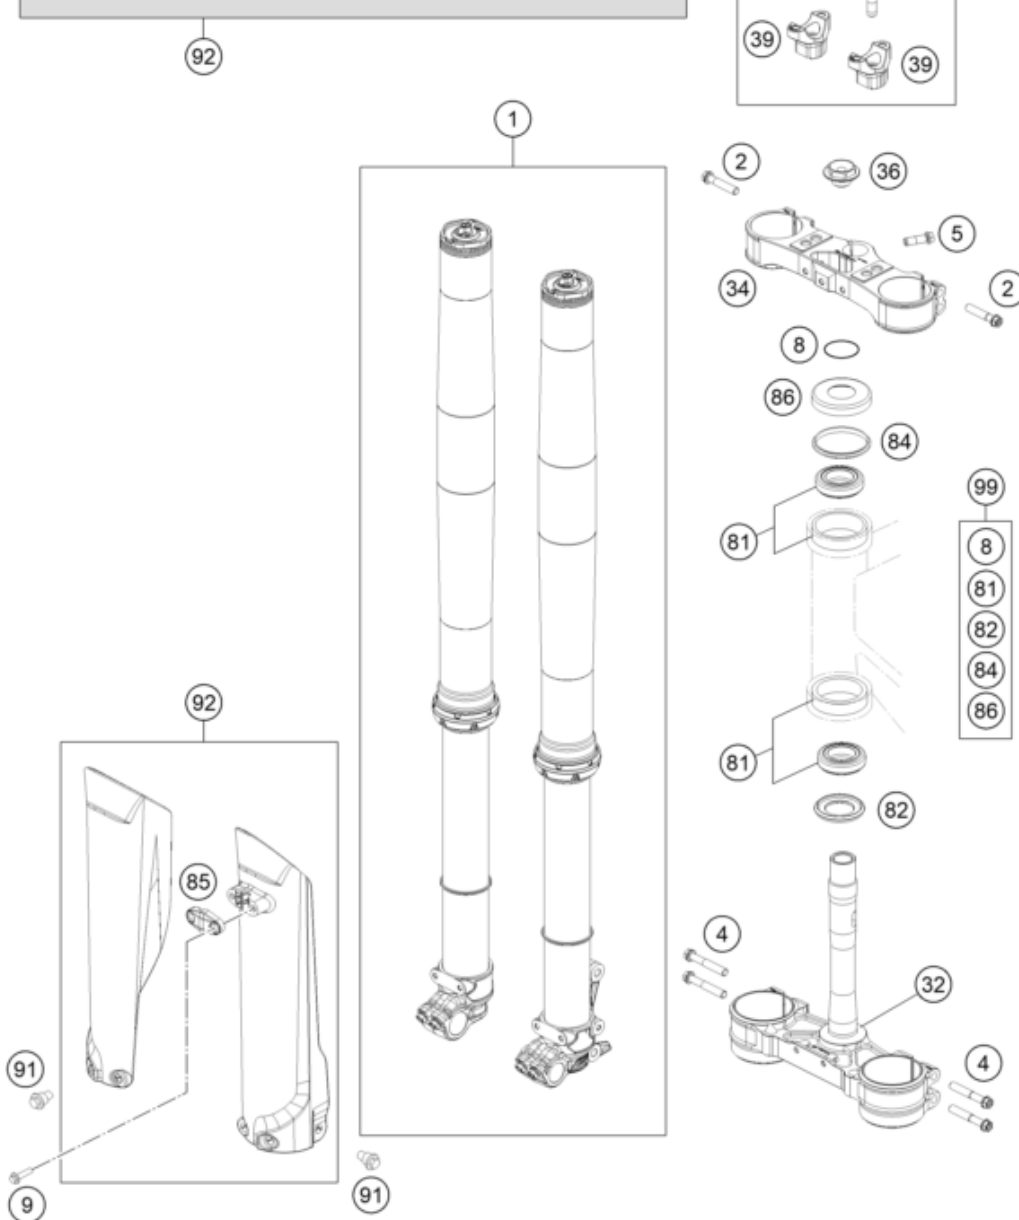

Pos	Part Number	Description	Additional Text	Quantity
1	14188T6301	Fork Enduro 250/300		1.00
2	0025080406	HH COLLAR SCREW M8X40 TX40		2.00
3	0025080256	HH collar screw M8x25		4.00
4	0025080506	HH collar screw M8x50 TX40		4.00
5	0015080256	SK.COLLAR WASHER M 8X25 SW=10		1.00
6	0032100356S	AH-COLLAR SCREW M10X35 ISA45		2.00
8	0770025035	O-RING 25X3,55 NBR70 05		1.00
9	0017060206	SCREW F. PLASTIC K60X20AL SW6		2.00
32	7770113202204	BOTTOM TRIPLE CLAMP CPL ORANGE		1.00
34	7720103402204	TOP TRIPLE CLAMP X=22MM OR		1.00
36	70009082000	AXLESCREW M20X1.5 SW17		1.00

38	77201038000	HANDLEBAR CLAMP 28MM		2.00
39	59401039032	Handlebar mount D28mm-H32mm		0.00
39	59401039037	Handlebar mount D28mm-H37mm		2.00
39	59401039042	Handlebar mount D28mm-H42mm		0.00
81	54201081100	TAPERED ROLLER BEARING CPL. 06		2.00
82	77701084000	O-RING SUPPORT W. SEALING LIP		1.00
84	54601184000	STEERING HEAD GASKET TOP		1.00
85	7770108510030	Clamp for brake hose, black		1.00
86	78101086000	STEERING HEAD COVER		1.00
91	59001092050	SPECIAL SCREW M6X12,5 WS=8		6.00
92	77701094100C1G	Fork protection kit Erzbergrod	with decal	1.00
98	00050000921	HANDLEBAR SUPPORT KIT D28/H37		0.00
99	00050000930	STEERING HEAD REP. KIT 06-15		0.00