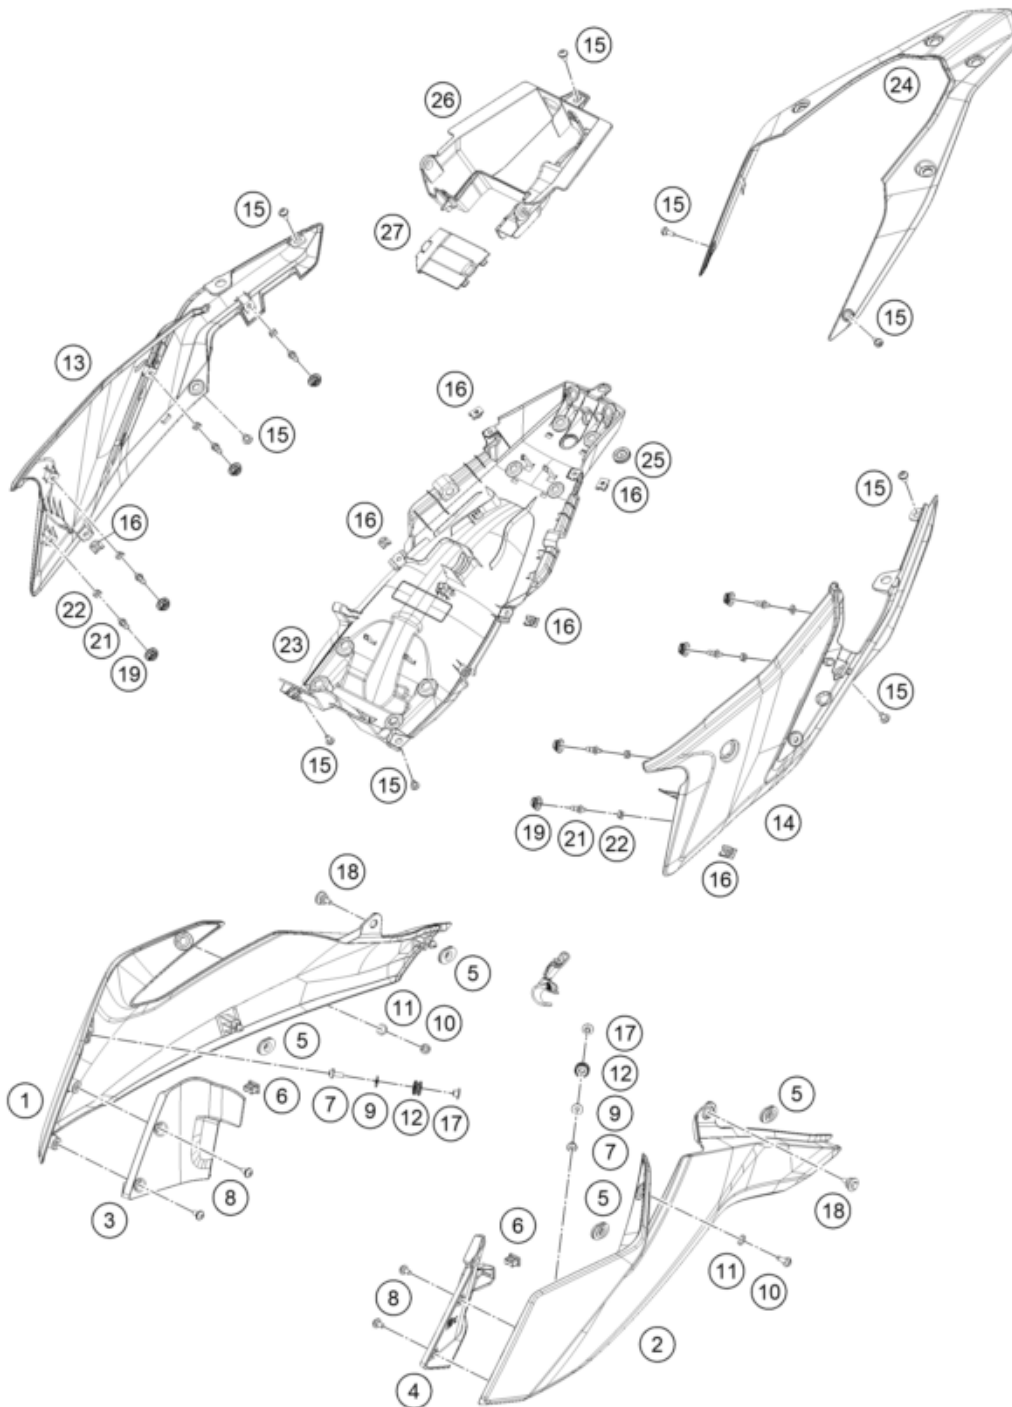

Skalierung: 25%, 75%, 75

Pos	Part Number	Description	Additional Text	Quantity
1	95808051000C1A	ADV 250 TANK SPOILER RH BLKGLO	with decal	1.00
2	95808050000C1A	ADV 250 TANK SPOILER LH BLKGLO	with decal	1.00
3	95808025000	Inner cover, top right		1.00
4	95808026000	Inside cover left		1.00
5	90108060003	GROMMET		4.00
6	90108060002	DAMP. RUBBER II RADIATOR PROT		2.00
7	90808043000	SPECIAL SCREW M6X1X16		2.00
8	93008040000	Screw M6X1X13		4.00
9	J125060005	washer plain id-6.2xod16xthk1x		2.00
10	J031060166	screw butn hd-m6x1xl 16xblksst		2.00
11	93009059000	Washer nylon		2.00

12	95807013060	Tank bushing		2.00
13	95808042000	COWL SEAT LOWER RH		1.00
14	95808041000	rear cover		1.00
15	93008020060	Screw M6X1X9		9.00
16	93008084010	Range change metal nut M6		2.00
17	95807013070	Tank bushing		2.00
18	J025060196	bolt flange-m6x1x19xbrightxst		2.00
19	93011068010	Rubber grommet ignition lock c		6.00
21	95808041010	Pin quick release		8.00
22	95808041020	Special nut		8.00
23	95808019000	rear lower part		1.00
24	95808013000C1A	ADV250 SEAT COWL UPPER BLK GLO	with decal	1.00
25	95808019010	Rubber grommet, wire support s		1.00
26	95808023000	Rear part inner cover		1.00
27	95808023010	Starter relay cover		1.00