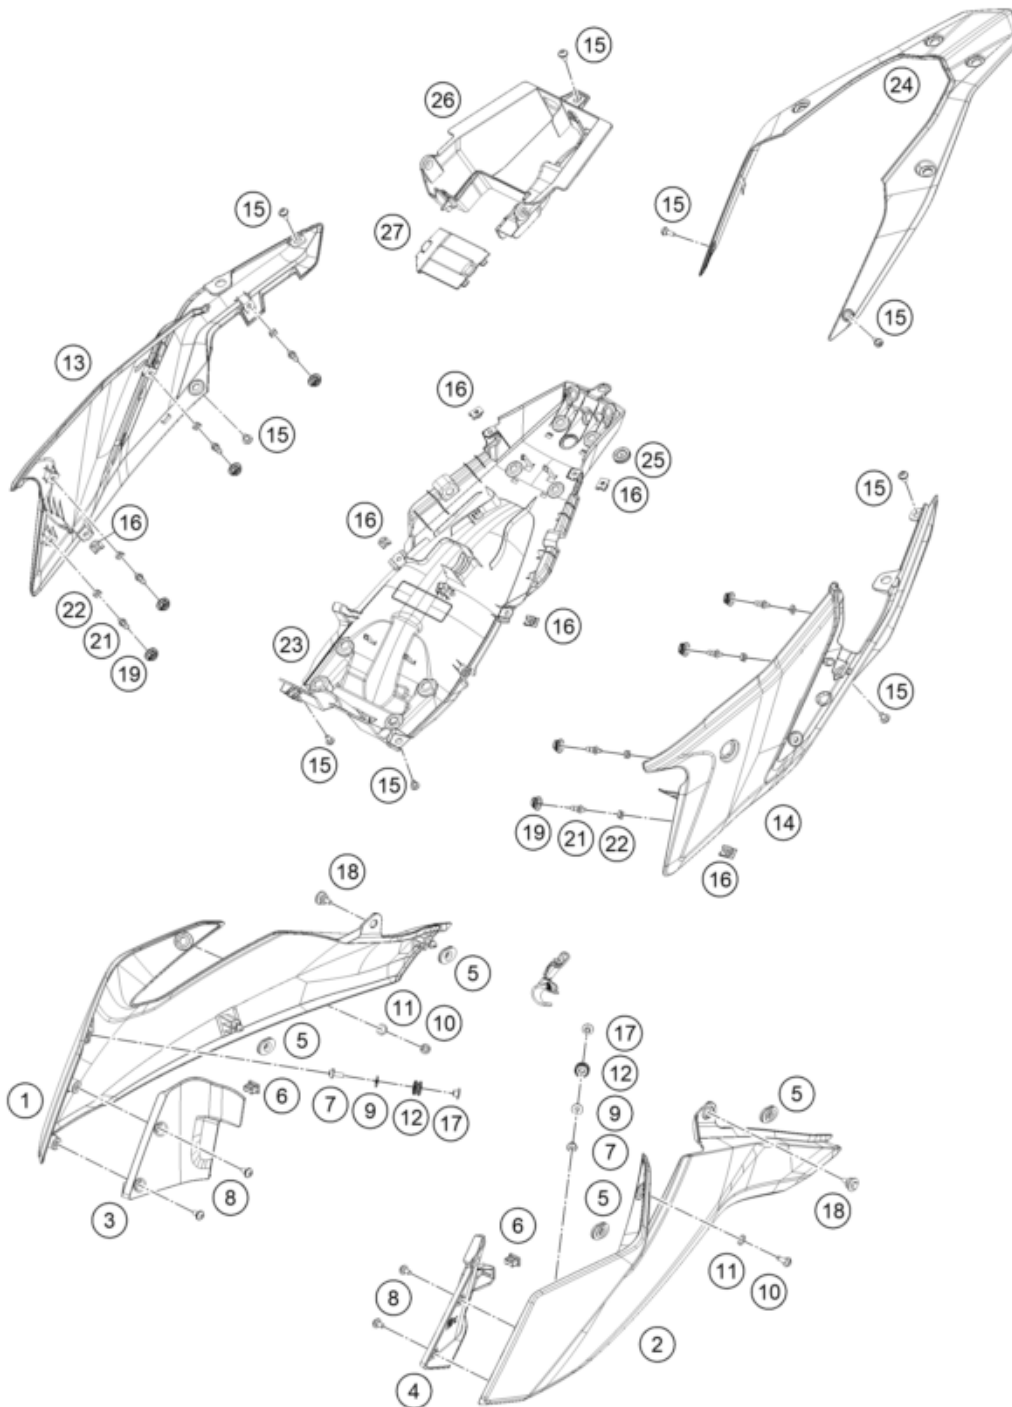

Skalierung: 25%, 75%, 75

Pos	Part Number	Description	Additional Text	Quantity
1	95808051000C1A	ADV 250 TANK SPOILER RH BLKGLO	with decal	1.00
2	95808050000C1A	ADV 250 TANK SPOILER LH BLKGLO	with decal	1.00
3	95808025000	Inner cover, top right		1.00
4	95808026000	Inside cover left		1.00
5	90108060003	GROMMET		4.00
6	90108060002	DAMP. RUBBER II RADIATOR PROT		2.00
7	90808043000	SPECIAL SCREW M6X1X16		2.00
8	93008040000	Screw M6X1X13		4.00
9	J125060005	washer plain id-6.2xod16xthk1x		2.00
10	J031060166	screw butn hd-m6x1xl 16xblkst		2.00
11	93009059000	Washer nylon		2.00

12	95807013060	Tank bushing		2.00
13	95808042000	COWL SEAT LOWER RH		1.00
14	95808041000	rear cover		1.00
15	93008020060	Screw M6X1X9		9.00
16	93008084010	Range change metal nut M6		2.00
17	95807013070	Tank bushing		2.00
18	J025060196	bolt flange-m6x1x19xbrightxst		2.00
19	93011068010	Rubber grommet ignition lock c		6.00
21	95808041010	Pin quick release		8.00
22	95808041020	Special nut		8.00
23	95808019000	rear lower part		1.00
24	95808013000C1A	ADV250 SEAT COWL UPPER BLK GLO	with decal	1.00
25	95808019010	Rubber grommet, wire support s		1.00
26	95808023000	Rear part inner cover		1.00
27	95808023010	Starter relay cover		1.00