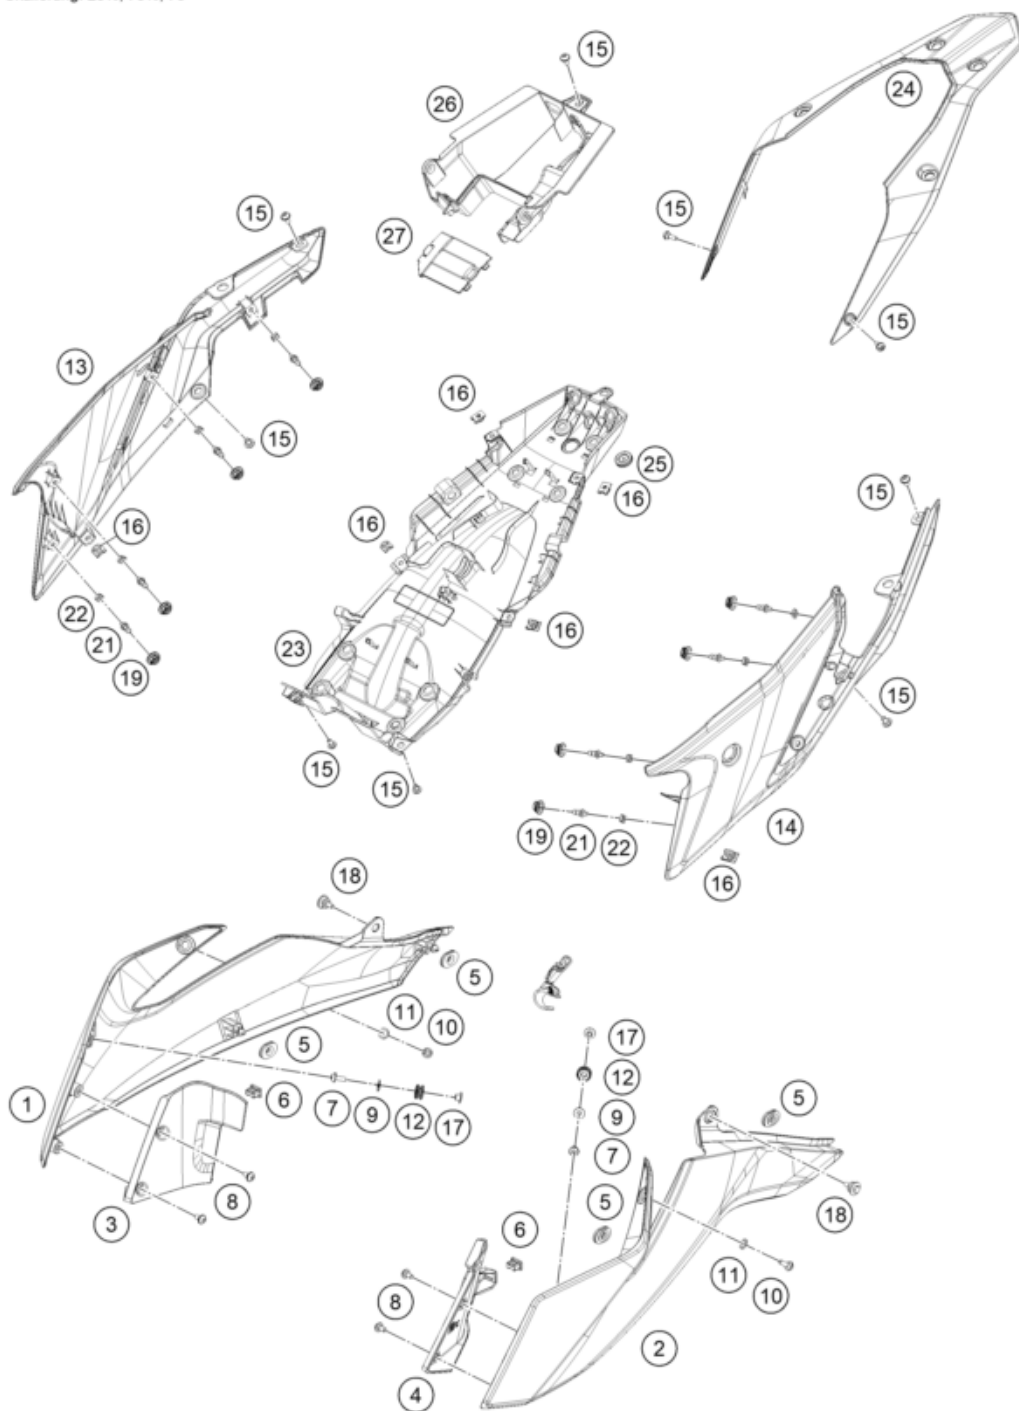

Skalierung: 25%, 75%, 75

Pos	Part Number	Description	Additional Text	Quantity
1	95808051000C1A	ADV 250 TANK SPOILER RH BLKGLO	with decal	1.00
2	95808050000C1A	ADV 250 TANK SPOILER LH BLKGLO	with decal	1.00
3	95808025000	Inner cover, top right		1.00
4	95808026000	Inside cover left		1.00
5	90108060003	GROMMET		4.00
6	90108060002	DAMP. RUBBER II RADIATOR PROT		2.00
7	90808043000	SPECIAL SCREW M6X1X16		2.00
8	93008040000	Screw M6X1X13		4.00
9	J125060005	washer plain id-6.2xod16xthk1x		2.00
10	J031060166	screw butn hd-m6x1xl 16xblksst		2.00
11	93009059000	Washer nylon		2.00

12	95807013060	Tank bushing		2.00
13	95808042000	COWL SEAT LOWER RH		1.00
14	95808041000	rear cover		1.00
15	93008020060	Screw M6X1X9		9.00
16	93008084010	Range change metal nut M6		2.00
17	95807013070	Tank bushing		2.00
18	J025060196	bolt flange-m6x1x19xbrightxst		2.00
19	93011068010	Rubber grommet ignition lock c		6.00
21	95808041010	Pin quick release		8.00
22	95808041020	Special nut		8.00
23	95808019000	rear lower part		1.00
24	95808013000C1A	ADV250 SEAT COWL UPPER BLK GLO	with decal	1.00
25	95808019010	Rubber grommet, wire support s		1.00
26	95808023000	Rear part inner cover		1.00
27	95808023010	Starter relay cover		1.00