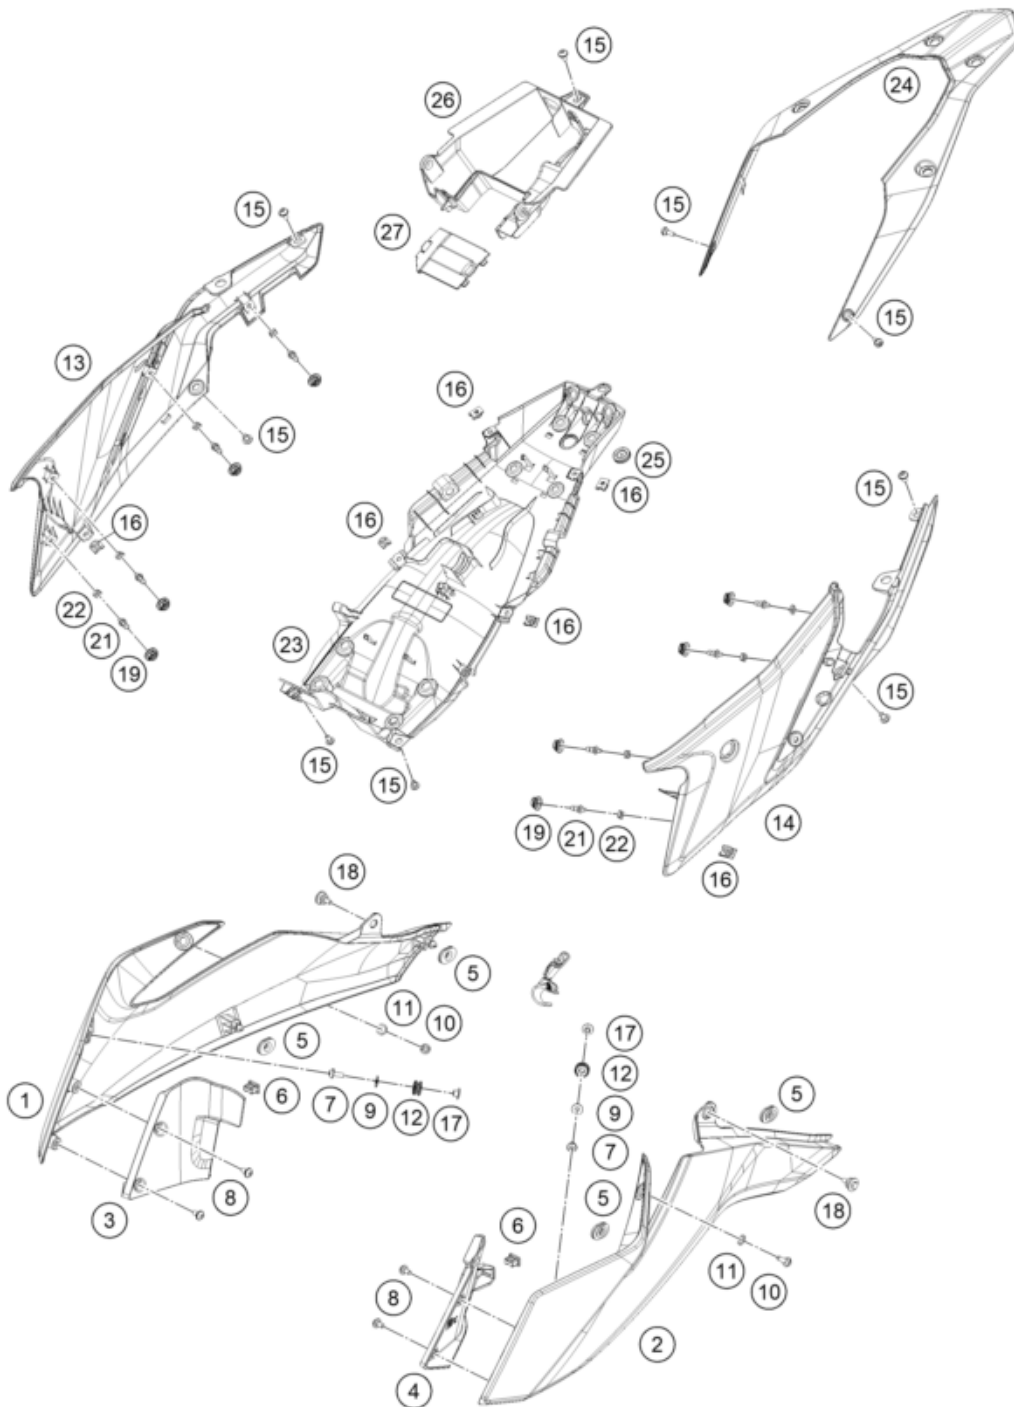

Skalierung: 25%, 75%, 75

Pos	Part Number	Description	Additional Text	Quantity
1	95808051000C1A	ADV 250 TANK SPOILER RH BLKGLO	with decal	1.00
2	95808050000C1A	ADV 250 TANK SPOILER LH BLKGLO	with decal	1.00
3	95808025000	Inner cover, top right		1.00
4	95808026000	Inside cover left		1.00
5	90108060003	GROMMET		4.00
6	90108060002	DAMP. RUBBER II RADIATOR PROT		2.00
7	90808043000	SPECIAL SCREW M6X1X16		2.00
8	93008040000	Screw M6X1X13		4.00
9	J125060005	washer plain id-6.2xod16xthk1x		2.00
10	J031060166	screw butn hd-m6x1xl 16xblksst		2.00
11	93009059000	Washer nylon		2.00

12	95807013060	Tank bushing		2.00
13	95808042000	COWL SEAT LOWER RH		1.00
14	95808041000	rear cover		1.00
15	93008020060	Screw M6X1X9		9.00
16	93008084010	Range change metal nut M6		2.00
17	95807013070	Tank bushing		2.00
18	J025060196	bolt flange-m6x1x19xbrightxst		2.00
19	93011068010	Rubber grommet ignition lock c		6.00
21	95808041010	Pin quick release		8.00
22	95808041020	Special nut		8.00
23	95808019000	rear lower part		1.00
24	95808013000C1A	ADV250 SEAT COWL UPPER BLK GLO	with decal	1.00
25	95808019010	Rubber grommet, wire support s		1.00
26	95808023000	Rear part inner cover		1.00
27	95808023010	Starter relay cover		1.00